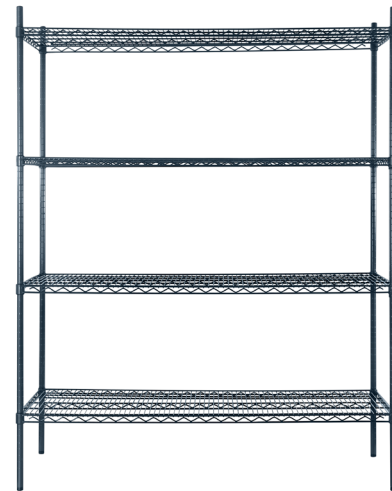

Slate Grey Epoxy Coated Shelving Kits

Standard Features

- Epoxy coated corrosion resistant slate gray color
- (4) and (5) shelf kits include double locking sleeves and 4 posts
- 74" and 86" posts
- 18" & 24" deep
- 24", 36", 48", 60" & 72" widths
- 74" & 86" posts split posts

Optional Accessories

- MWSLS01 - Double locking sleeves
- MWSC5 - Collar casters optional
- MWSSH01 - S-hooks optional

MODELS:

MWSSE182474 / MWSSE183674 / MWSSE184874
MWSSE186074 / MWSSE187274 / MWSSE242474
MWSSE243674 / MWSSE244874 / MWSSE246074
MWSSE247274

MWSSE182486 / MWSSE183686 / MWSSE184886
MWSSE186086 / MWSSE187286 / MWSSE242486
MWSSE243686 / MWSSE244886 / MWSSE246086
MWSSE247286

4-SHELF EPOXY SHELVING UNIT