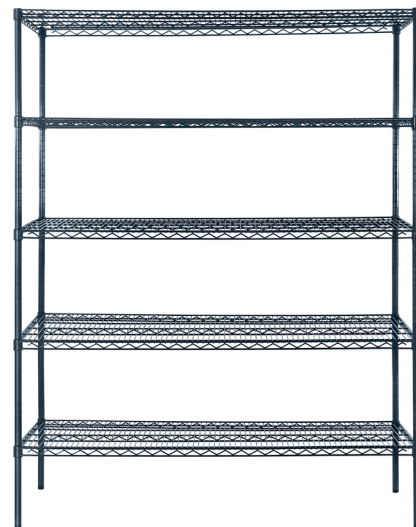

5-SHELF EPOXY SHELVING UNIT

15 YEAR RUST AND CORROSION WARRANTY

REV. 03/24