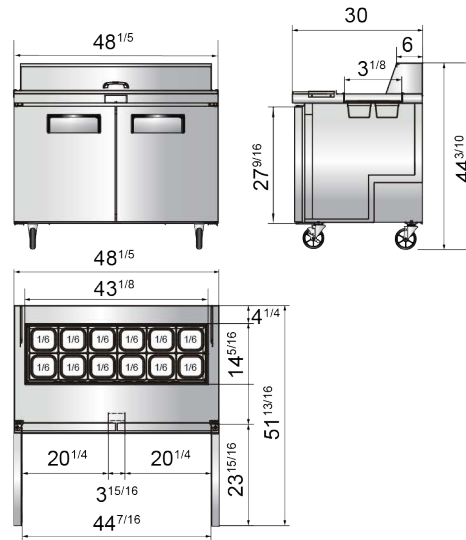

www.atosa.com | www.atosausa.com

California, Colorado, Florida, Georgia, Illinois, Massachusetts, New Jersey, Ohio, Texas, Washington

SPECIFICATIONS

Models	Door	Capacity (Cu.Ft.)	Shelves	Casters (inch)	Amps (A)	Voltage (V/Hz/Ph)	HP	Refrigerant	Exterior Dimensions (inch)	Net Weight (lbs)	Gross Weight (lbs)
MSF8301GR	1	7.2	1	5	2.3	115/60/1	1/7	R290	27 ^{1/2} ×30×44 ^{3/10}	159	196
MSF3610GR	2	8.7	2	5	2.3	115/60/1	1/7	R290	36 ^{5/16} ×30×44 ^{3/10}	173	227
MSF8302GR	2	13.4	2	5	2.3	115/60/1	1/7	R290	48 ^{1/5} ×30×44 ^{3/10}	231	276
MSF8303GR	2	17.2	2	5	2.8	115/60/1	1/5	R290	60 ^{1/5} ×30×44 ^{3/10}	271	320
MSF8304GR	3	21.1	3	5	2.8	115/60/1	1/5	R290	72 ^{7/10} ×30×44 ^{3/10}	317	379

PLAN VIEW

MSF8301GR

MSF3610GR

MSF8302GR

MSF8303GR

MSF8304GR