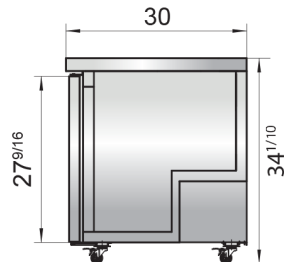

SPECIFICATIONS

Model	Doors	Capacity Cu. Ft	Shelves	Casters (inch)	Amps (A)	Voltage (V/Hz/Ph)	HP	Refrigerant	Exterior Dimension (inch)	Net Weight (lbs)	Gross Weight (lbs)
MGF8405GR(L)	1	7.2	1	2	1.8	115/60/1	1/5	R290	27 ^{1/2} × 30 × 34 ^{1/10}	146	179
MGF36FGR	2	8.7	2	2	2.6	115/60/1	1/4	R290	36 ^{3/8} × 30 × 34 ^{1/10}	172	222
MGF8406GR	2	13.4	2	2	2.6	115/60/1	1/4	R290	48 ^{1/5} × 30 × 34 ^{1/10}	203	245
MGF8407GR	2	17.2	2	2	2.6	115/60/1	1/4	R290	60 ^{1/5} × 30 × 34 ^{1/10}	229	276

PLAN VIEW

MGF8405GR (L)

MGF36FGR

MGF8406GR

MGF8407GR

SIDE VIEW

Casters

Epoxy Shelves