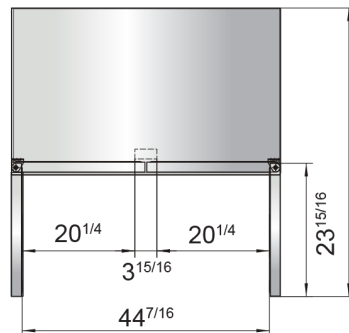

SPECIFICATIONS

Model	Doors	Capacity Cu. Ft	Shelves	Casters (inch)	Amps (A)	Voltage (V/Hz/Ph)	HP	Refrigerant	Exterior Dimension (inch)	Net Weight (lbs)	Gross Weight (lbs)
MGF8405GR(L)	1	7.2	1	2	1.8	115/60/1	1/5	R290	27 ^{1/2} × 30 × 34 ^{1/10}	146	179
MGF36FGR	2	8.7	2	2	2.6	115/60/1	1/4	R290	36 ^{3/8} × 30 × 34 ^{1/10}	172	222
MGF8406GR	2	13.4	2	2	2.6	115/60/1	1/4	R290	48 ^{1/5} × 30 × 34 ^{1/10}	203	245
MGF8407GR	2	17.2	2	2	2.6	115/60/1	1/4	R290	60 ^{1/5} × 30 × 34 ^{1/10}	229	276

PLAN VIEW

MGF8405GR (L)

MGF36FGR

MGF8406GR

MGF8407GR

SIDE VIEW

Casters

Epoxy Shelves