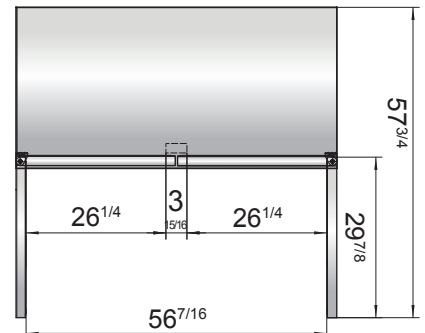

SPECIFICATIONS

Model	Doors	Capacity Cu. Ft	Shelves	Casters (inch)	Amps (A)	Voltage (V/Hz/Ph)	HP	Refrigerant	Exterior Dimension (inch)	Net Weight (lbs)	Gross Weight (lbs)
MGF8405GR(L)	1	7.2	1	2	1.8	115/60/1	1/5	R290	27 ^{1/2} × 30 × 34 ^{1/10}	146	179
MGF36FGR	2	8.7	2	2	2.6	115/60/1	1/4	R290	36 ^{3/8} × 30 × 34 ^{1/10}	172	222
MGF8406GR	2	13.4	2	2	2.6	115/60/1	1/4	R290	48 ^{1/5} × 30 × 34 ^{1/10}	203	245
MGF8407GR	2	17.2	2	2	2.6	115/60/1	1/4	R290	60 ^{1/5} × 30 × 34 ^{1/10}	229	276

PLAN VIEW

MGF8405GR (L)

MGF36FGR

MGF8406GR

MGF8407GR

SIDE VIEW

Casters

Epoxy Shelves