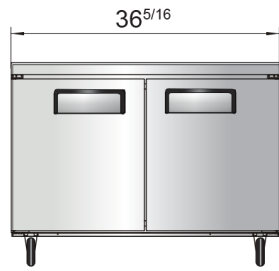

SPECIFICATIONS

Model	Doors	Capacity Cu. Ft	Shelves	Casters (inch)	Amps (A)	Voltage (V/Hz/Ph)	HP	Refrigerant	Exterior Dimension (inch)	Net Weight (lbs)	Gross Weight (lbs)
MGF8405GR(L)	1	7.2	1	2	1.8	115/60/1	1/5	R290	27 ^{1/2} × 30 × 34 ^{1/10}	146	179
MGF36FGR	2	8.7	2	2	2.6	115/60/1	1/4	R290	36 ^{3/8} × 30 × 34 ^{1/10}	172	222
MGF8406GR	2	13.4	2	2	2.6	115/60/1	1/4	R290	48 ^{1/5} × 30 × 34 ^{1/10}	203	245
MGF8407GR	2	17.2	2	2	2.6	115/60/1	1/4	R290	60 ^{1/5} × 30 × 34 ^{1/10}	229	276

PLAN VIEW

MGF8405GR (L)

MGF36FGR

MGF8406GR

MGF8407GR

SIDE VIEW

Casters

Epoxy Shelves