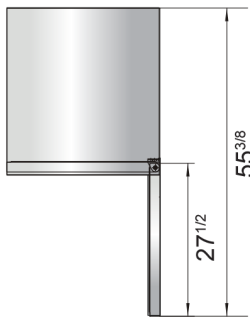

SPECIFICATIONS

Model	Doors	Capacity Cu. Ft	Shelves	Casters (inch)	Amps (A)	Voltage (V/Hz/Ph)	HP	Refrigerant	Exterior Dimension (inch)	Net Weight (lbs)	Gross Weight (lbs)
MGF8405GR(L)	1	7.2	1	2	1.8	115/60/1	1/5	R290	27 ^{1/2} × 30 × 34 ^{1/10}	146	179
MGF36FGR	2	8.7	2	2	2.6	115/60/1	1/4	R290	36 ^{3/8} × 30 × 34 ^{1/10}	172	222
MGF8406GR	2	13.4	2	2	2.6	115/60/1	1/4	R290	48 ^{1/5} × 30 × 34 ^{1/10}	203	245
MGF8407GR	2	17.2	2	2	2.6	115/60/1	1/4	R290	60 ^{1/5} × 30 × 34 ^{1/10}	229	276

PLAN VIEW

MGF8405GR (L)

MGF36FGR

MGF8406GR

MGF8407GR

SIDE VIEW

Casters

Epoxy Shelves