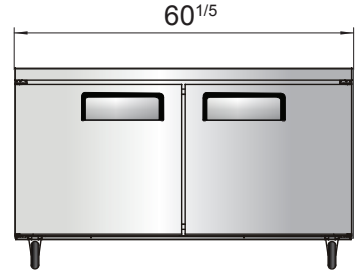

SPECIFICATIONS

Model	Doors	Capacity Cu. Ft	Shelves	Casters (inch)	Amps (A)	Voltage (V/Hz/Ph)	HP	Refrigerant	Exterior Dimension (inch)	Net Weight (lbs)	Gross Weight (lbs)
MGF8405GR(L)	1	7.2	1	2	1.8	115/60/1	1/5	R290	27 ^{1/2} × 30 × 34 ^{1/10}	146	179
MGF36FGR	2	8.7	2	2	2.6	115/60/1	1/4	R290	36 ^{3/8} × 30 × 34 ^{1/10}	172	222
MGF8406GR	2	13.4	2	2	2.6	115/60/1	1/4	R290	48 ^{1/5} × 30 × 34 ^{1/10}	203	245
MGF8407GR	2	17.2	2	2	2.6	115/60/1	1/4	R290	60 ^{1/5} × 30 × 34 ^{1/10}	229	276

PLAN VIEW

MGF8405GR (L)

MGF36FGR

MGF8406GR

MGF8407GR

SIDE VIEW

Casters

Epoxy Shelves