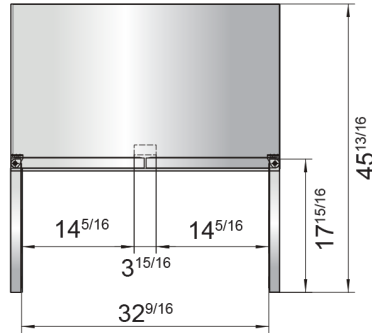

SPECIFICATIONS

Model	Doors	Capacity Cu. Ft	Shelves	Casters (inch)	Amps (A)	Voltage (V/Hz/Ph)	HP	Refrigerant	Exterior Dimension (inch)	Net Weight (lbs)	Gross Weight (lbs)
MGF8405GR(L)	1	7.2	1	2	1.8	115/60/1	1/5	R290	27 ^{1/2} × 30 × 34 ^{1/10}	146	179
MGF36FGR	2	8.7	2	2	2.6	115/60/1	1/4	R290	36 ^{3/8} × 30 × 34 ^{1/10}	172	222
MGF8406GR	2	13.4	2	2	2.6	115/60/1	1/4	R290	48 ^{1/5} × 30 × 34 ^{1/10}	203	245
MGF8407GR	2	17.2	2	2	2.6	115/60/1	1/4	R290	60 ^{1/5} × 30 × 34 ^{1/10}	229	276

PLAN VIEW

MGF8405GR (L)

MGF36FGR

MGF8406GR

MGF8407GR

SIDE VIEW

Casters

Epoxy Shelves