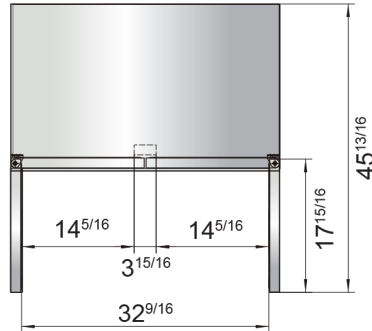

SPECIFICATIONS

Model	Doors	Capacity Cu. Ft	Shelves	Casters (inch)	Amps (A)	Voltage (V/Hz/Ph)	HP	Refrigerant	Exterior Dimension (inch)	Net Weight (lbs)	Gross Weight (lbs)
MGF8405GR(L)	1	7.2	1	2	1.8	115/60/1	1/5	R290	27 ^{1/2} × 30 × 34 ^{1/10}	146	179
MGF36FGR	2	8.7	2	2	2.6	115/60/1	1/4	R290	36 ^{3/8} × 30 × 34 ^{1/10}	172	222
MGF8406GR	2	13.4	2	2	2.6	115/60/1	1/4	R290	48 ^{1/5} × 30 × 34 ^{1/10}	203	245
MGF8407GR	2	17.2	2	2	2.6	115/60/1	1/4	R290	60 ^{1/5} × 30 × 34 ^{1/10}	229	276

PLAN VIEW

MGF8405GR (L)

MGF36FGR

MGF8406GR

MGF8407GR

SIDE VIEW

Casters

Epoxy Shelves