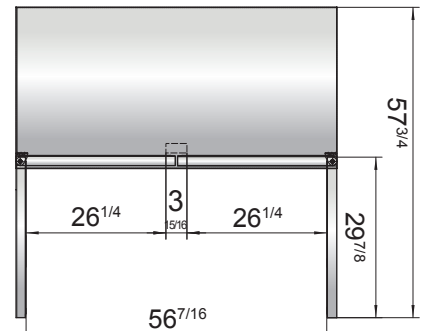

SPECIFICATIONS

Model	Doors	Capacity Cu. Ft	Shelves	Casters (inch)	Amps (A)	Voltage (V/Hz/Ph)	HP	Refrigerant	Exterior Dimension (inch)	Net Weight (lbs)	Gross Weight (lbs)
MGF8405GR(L)	1	7.2	1	2	1.8	115/60/1	1/5	R290	27 ^{1/2} × 30 × 34 ^{1/10}	146	179
MGF36FGR	2	8.7	2	2	2.6	115/60/1	1/4	R290	36 ^{3/8} × 30 × 34 ^{1/10}	172	222
MGF8406GR	2	13.4	2	2	2.6	115/60/1	1/4	R290	48 ^{1/5} × 30 × 34 ^{1/10}	203	245
MGF8407GR	2	17.2	2	2	2.6	115/60/1	1/4	R290	60 ^{1/5} × 30 × 34 ^{1/10}	229	276

PLAN VIEW

MGF8405GR (L)

MGF36FGR

MGF8406GR

MGF8407GR

SIDE VIEW

Casters

Epoxy Shelves