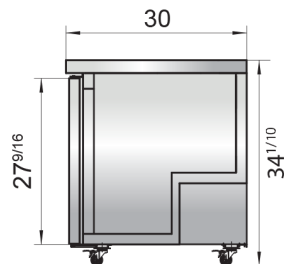

SPECIFICATIONS

Model	Doors	Capacity Cu. Ft	Shelves	Casters (inch)	Amps (A)	Voltage (V/Hz/Ph)	HP	Refrigerant	Exterior Dimension (inch)	Net Weight (lbs)	Gross Weight (lbs)
MGF8405GR(L)	1	7.2	1	2	1.8	115/60/1	1/5	R290	27 ^{1/2} × 30 × 34 ^{1/10}	146	179
MGF36FGR	2	8.7	2	2	2.6	115/60/1	1/4	R290	36 ^{3/8} × 30 × 34 ^{1/10}	172	222
MGF8406GR	2	13.4	2	2	2.6	115/60/1	1/4	R290	48 ^{1/5} × 30 × 34 ^{1/10}	203	245
MGF8407GR	2	17.2	2	2	2.6	115/60/1	1/4	R290	60 ^{1/5} × 30 × 34 ^{1/10}	229	276

PLAN VIEW

MGF8405GR (L)

MGF36FGR

MGF8406GR

MGF8407GR

SIDE VIEW

Casters

Epoxy Shelves