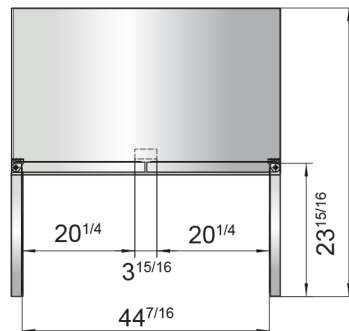

SPECIFICATIONS

Model	Doors	Capacity Cu. Ft	Shelves	Casters (inch)	Amps (A)	Voltage (V/Hz/Ph)	HP	Refrigerant	Exterior Dimension (inch)	Net Weight (lbs)	Gross Weight (lbs)
MGF8405GR(L)	1	7.2	1	2	1.8	115/60/1	1/5	R290	27 ^{1/2} × 30 × 34 ^{1/10}	146	179
MGF36FGR	2	8.7	2	2	2.6	115/60/1	1/4	R290	36 ^{3/8} × 30 × 34 ^{1/10}	172	222
MGF8406GR	2	13.4	2	2	2.6	115/60/1	1/4	R290	48 ^{1/5} × 30 × 34 ^{1/10}	203	245
MGF8407GR	2	17.2	2	2	2.6	115/60/1	1/4	R290	60 ^{1/5} × 30 × 34 ^{1/10}	229	276

PLAN VIEW

MGF8405GR (L)

MGF36FGR

MGF8406GR

MGF8407GR

SIDE VIEW

Casters

Epoxy Shelves