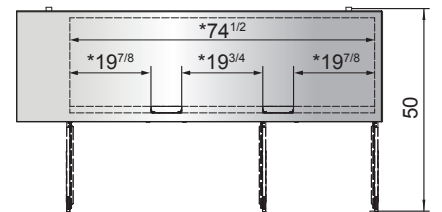

SPECIFICATIONS

Models	Door	Capacity (Cu.Ft.)	Shelves	Casters (inch)	Amps (A)	Voltage (V/Hz/Ph)	HP	Refrigerant	Exterior Dimensions (inch)	Net Weight (lbs)	Gross Weight (lbs)
MBB48GR	2	12.9	4	2	2.3	115/60/1	1/7	R290	48×28 ^{1/10} ×40 ^{1/10}	192	240
MBB59GR	2	17.3	4	2	2.3	115/60/1	1/7	R290	57 ^{4/5} ×28 ^{1/10} ×40 ^{1/10}	214	262
MBB69GR	2	21.5	4	2	2.3	115/60/1	1/7	R290	68×28 ^{1/10} ×40 ^{1/10}	238	295
MBB90GR	3	30.1	6	2	2.8	115/60/1	1/5	R290	89 ^{3/10} ×28 ^{1/10} ×40 ^{1/10}	295	370

PLAN VIEW

MBB48GR

MBB59GR

MBB69GR

MBB90GR

*Interior Dimensions

Epoxy shelves

Door lock

Temperature control

Recessed handles