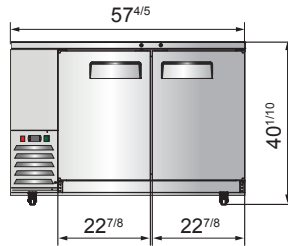

SPECIFICATIONS

Models	Door	Capacity (Cu.Ft.)	Shelves	Casters (inch)	Amps (A)	Voltage (V/Hz/Ph)	HP	Refrigerant	Exterior Dimensions (inch)	Net Weight (lbs)	Gross Weight (lbs)
MBB48GR	2	12.9	4	2	2.3	115/60/1	1/7	R290	48×28 ^{1/10} ×40 ^{1/10}	192	240
MBB59GR	2	17.3	4	2	2.3	115/60/1	1/7	R290	57 ^{4/5} ×28 ^{1/10} ×40 ^{1/10}	214	262
MBB69GR	2	21.5	4	2	2.3	115/60/1	1/7	R290	68×28 ^{1/10} ×40 ^{1/10}	238	295
MBB90GR	3	30.1	6	2	2.8	115/60/1	1/5	R290	89 ^{3/10} ×28 ^{1/10} ×40 ^{1/10}	295	370

PLAN VIEW

MBB48GR

MBB59GR

MBB69GR

MBB90GR

*Interior Dimensions

Epoxy shelves

Door lock