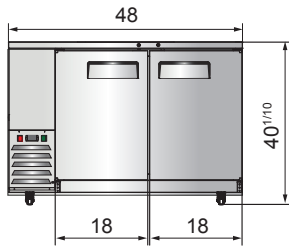

SPECIFICATIONS

Models	Door	Capacity (Cu.Ft.)	Shelves	Casters (inch)	Amps (A)	Voltage (V/Hz/Ph)	HP	Refrigerant	Exterior Dimensions (inch)	Net Weight (lbs)	Gross Weight (lbs)
MBB48GR	2	12.9	4	2	2.3	115/60/1	1/7	R290	48×28 ^{1/10} ×40 ^{1/10}	192	240
MBB59GR	2	17.3	4	2	2.3	115/60/1	1/7	R290	57 ^{4/5} ×28 ^{1/10} ×40 ^{1/10}	214	262
MBB69GR	2	21.5	4	2	2.3	115/60/1	1/7	R290	68×28 ^{1/10} ×40 ^{1/10}	238	295
MBB90GR	3	30.1	6	2	2.8	115/60/1	1/5	R290	89 ^{3/10} ×28 ^{1/10} ×40 ^{1/10}	295	370

PLAN VIEW

MBB48GR

MBB59GR

MBB69GR

MBB90GR

*Interior Dimensions

Epoxy shelves

Door lock