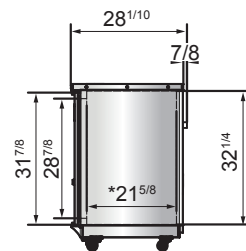

SPECIFICATIONS

Models	Door	Capacity (Cu.Ft.)	Shelves	Casters (inch)	Amps (A)	Voltage (V/Hz/Ph)	HP	Refrigerant	Exterior Dimensions (inch)	Net Weight (lbs)	Gross Weight (lbs)
MBB48GR	2	12.9	4	2	2.3	115/60/1	1/7	R290	48×28 ^{1/10} ×40 ^{1/10}	192	240
MBB59GR	2	17.3	4	2	2.3	115/60/1	1/7	R290	57 ^{4/5} ×28 ^{1/10} ×40 ^{1/10}	214	262
MBB69GR	2	21.5	4	2	2.3	115/60/1	1/7	R290	68×28 ^{1/10} ×40 ^{1/10}	238	295
MBB90GR	3	30.1	6	2	2.8	115/60/1	1/5	R290	89 ^{3/10} ×28 ^{1/10} ×40 ^{1/10}	295	370

PLAN VIEW

MBB48GR

MBB59GR

MBB69GR

MBB90GR

*Interior Dimensions

Epoxy shelves

Door lock