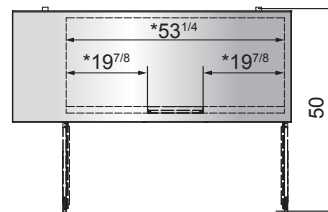

SPECIFICATIONS

Models	Door	Capacity (Cu.Ft.)	Shelves	Casters (inch)	Amps (A)	Voltage (V/Hz/Ph)	HP	Refrigerant	Exterior Dimensions (inch)	Net Weight (lbs)	Gross Weight (lbs)
MBB48GR	2	12.9	4	2	2.3	115/60/1	1/7	R290	48×28 ^{1/10} ×40 ^{1/10}	192	240
MBB59GR	2	17.3	4	2	2.3	115/60/1	1/7	R290	57 ^{4/5} ×28 ^{1/10} ×40 ^{1/10}	214	262
MBB69GR	2	21.5	4	2	2.3	115/60/1	1/7	R290	68×28 ^{1/10} ×40 ^{1/10}	238	295
MBB90GR	3	30.1	6	2	2.8	115/60/1	1/5	R290	89 ^{3/10} ×28 ^{1/10} ×40 ^{1/10}	295	370

PLAN VIEW

MBB48GR

MBB59GR

MBB69GR

MBB90GR

*Interior Dimensions

Epoxy shelves

Door lock