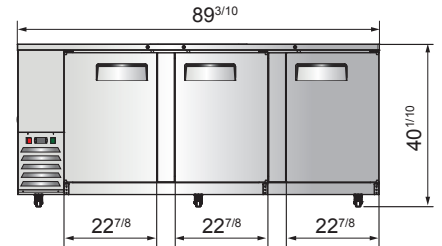

SPECIFICATIONS

Models	Door	Capacity (Cu.Ft.)	Shelves	Casters (inch)	Amps (A)	Voltage (V/Hz/Ph)	HP	Refrigerant	Exterior Dimensions (inch)	Net Weight (lbs)	Gross Weight (lbs)
MBB48GR	2	12.9	4	2	2.3	115/60/1	1/7	R290	48×28 ^{1/10} ×40 ^{1/10}	192	240
MBB59GR	2	17.3	4	2	2.3	115/60/1	1/7	R290	57 ^{4/5} ×28 ^{1/10} ×40 ^{1/10}	214	262
MBB69GR	2	21.5	4	2	2.3	115/60/1	1/7	R290	68×28 ^{1/10} ×40 ^{1/10}	238	295
MBB90GR	3	30.1	6	2	2.8	115/60/1	1/5	R290	89 ^{3/10} ×28 ^{1/10} ×40 ^{1/10}	295	370

PLAN VIEW

MBB48GR

MBB59GR

MBB69GR

MBB90GR

*Interior Dimensions

Epoxy shelves

Door lock