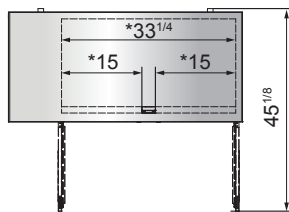

SPECIFICATIONS

Models	Door	Capacity (Cu.Ft.)	Shelves	Casters (inch)	Amps (A)	Voltage (V/Hz/Ph)	HP	Refrigerant	Exterior Dimensions (inch)	Net Weight (lbs)	Gross Weight (lbs)
MBB48GR	2	12.9	4	2	2.3	115/60/1	1/7	R290	48×28 ^{1/10} ×40 ^{1/10}	192	240
MBB59GR	2	17.3	4	2	2.3	115/60/1	1/7	R290	57 ^{4/5} ×28 ^{1/10} ×40 ^{1/10}	214	262
MBB69GR	2	21.5	4	2	2.3	115/60/1	1/7	R290	68×28 ^{1/10} ×40 ^{1/10}	238	295
MBB90GR	3	30.1	6	2	2.8	115/60/1	1/5	R290	89 ^{3/10} ×28 ^{1/10} ×40 ^{1/10}	295	370

PLAN VIEW

MBB48GR

MBB59GR

MBB69GR

MBB90GR

*Interior Dimensions

Epoxy shelves

Door lock