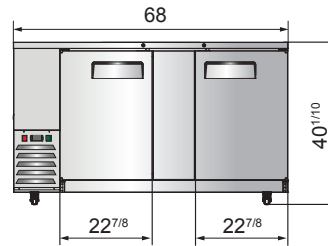

SPECIFICATIONS

Models	Door	Capacity (Cu.Ft.)	Shelves	Casters (inch)	Amps (A)	Voltage (V/Hz/Ph)	HP	Refrigerant	Exterior Dimensions (inch)	Net Weight (lbs)	Gross Weight (lbs)
MBB48GR	2	12.9	4	2	2.3	115/60/1	1/7	R290	48×28 ^{1/10} ×40 ^{1/10}	192	240
MBB59GR	2	17.3	4	2	2.3	115/60/1	1/7	R290	57 ^{4/5} ×28 ^{1/10} ×40 ^{1/10}	214	262
MBB69GR	2	21.5	4	2	2.3	115/60/1	1/7	R290	68×28 ^{1/10} ×40 ^{1/10}	238	295
MBB90GR	3	30.1	6	2	2.8	115/60/1	1/5	R290	89 ^{3/10} ×28 ^{1/10} ×40 ^{1/10}	295	370

PLAN VIEW

MBB48GR

MBB59GR

MBB69GR

MBB90GR

*Interior Dimensions

Epoxy shelves

Door lock