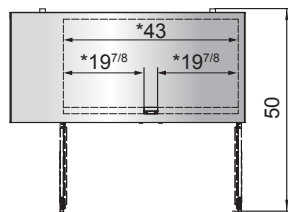

SPECIFICATIONS

Models	Door	Capacity (Cu.Ft.)	Shelves	Casters (inch)	Amps (A)	Voltage (V/Hz/Ph)	HP	Refrigerant	Exterior Dimensions (inch)	Net Weight (lbs)	Gross Weight (lbs)
MBB48GR	2	12.9	4	2	2.3	115/60/1	1/7	R290	48×28 ^{1/10} ×40 ^{1/10}	192	240
MBB59GR	2	17.3	4	2	2.3	115/60/1	1/7	R290	57 ^{4/5} ×28 ^{1/10} ×40 ^{1/10}	214	262
MBB69GR	2	21.5	4	2	2.3	115/60/1	1/7	R290	68×28 ^{1/10} ×40 ^{1/10}	238	295
MBB90GR	3	30.1	6	2	2.8	115/60/1	1/5	R290	89 ^{3/10} ×28 ^{1/10} ×40 ^{1/10}	295	370

PLAN VIEW

MBB48GR

MBB59GR

MBB69GR

MBB90GR

*Interior Dimensions

Epoxy shelves

Door lock