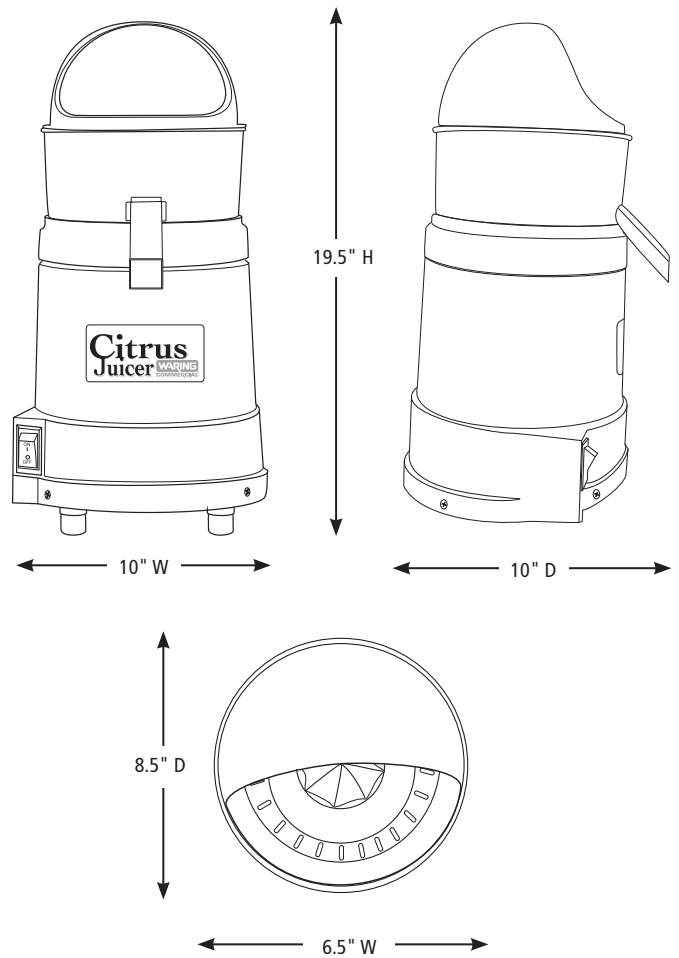

DIMENSIONS

Out of Box Weight: 20 lb.

ORDERING INFORMATION	#STD. PKG.	GIFTBOX WEIGHT	CUBIC FEET	BOX DIMENSIONS D X W X H	UPC	CASE PKG.	MC WEIGHT	MC DIMENSIONS D X W X H	MBC
JC4000 – Heavy-Duty Hi-Power Citrus Juicer	1	24.05	1.44	11.25" x 10.125" x 21.875"	040072940200	1	24.05	11.25" x 10.125" x 21.875"	10040072940207