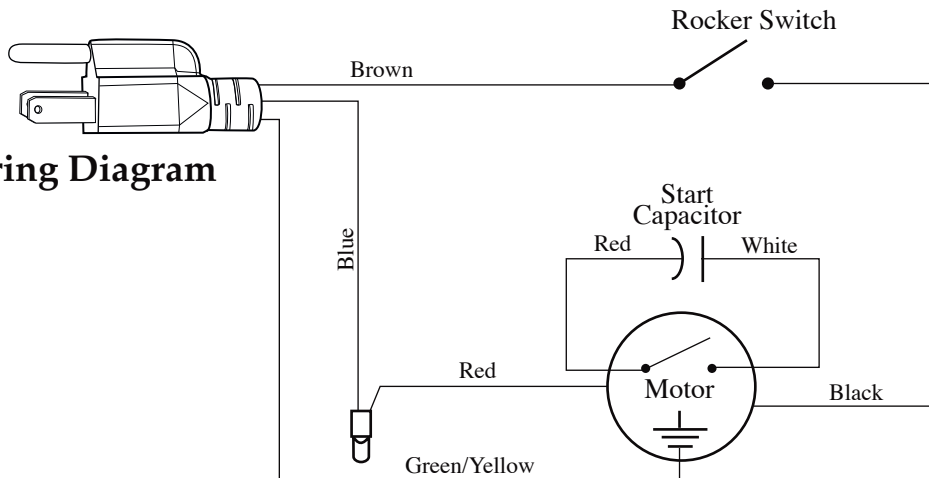

Catalog

Model

JC3000   JC3000   31JC32
JC4000   JC4000   31JC33

(on units after 7/30/2008)

314 Ella T. Grasso Ave.
Torrington, CT 06790
Tele. 1-800-269-6640
Fax 860-496-9017
www.waringcommercialproducts.com

Illustration#	Part#	Description
26	013680	Strain Relief
27	002899	Hex Nut (4 required)
28	018069	JC4000 Bottom Cover <i>(on units after 3/26/2021)</i>
	036890	JC4000 Bottom Cover Modified <i>(on units after 11/15/2018)</i>
	018069	JC4000 Bottom Cover
	018069	JC3000 Bottom Cover
29	018010	Screw (4 required)
30	018013	Washer (4 required)
31	018006	Foot (4 required)
32	018011	Screw (4 required)

Parts No Longer Used

Capacitor comes with Chiaphua Motor

029483 - JC4000 Motor Start Capacitor *(last used 11/15/2018)*

018118 - JC4000 Capacitor

029485 - JC3000 Motor Start Capacitor *(obsolete)*

018116 - JC3000 Capacitor *(obsolete)*

501813 - Brown Lead Assembly *(JC3000 last used on 2/4/2010)*
(JC4000 last used on 1/19/2010)

Wiring Diagram