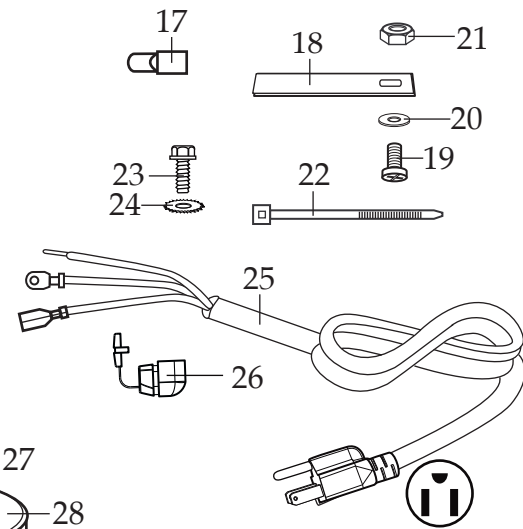

NEMA 5-15

013304
NSF Label
(on units after 8/6/2015)

Date Code Location
YY|MM|DD
year|year|month|month|day|day