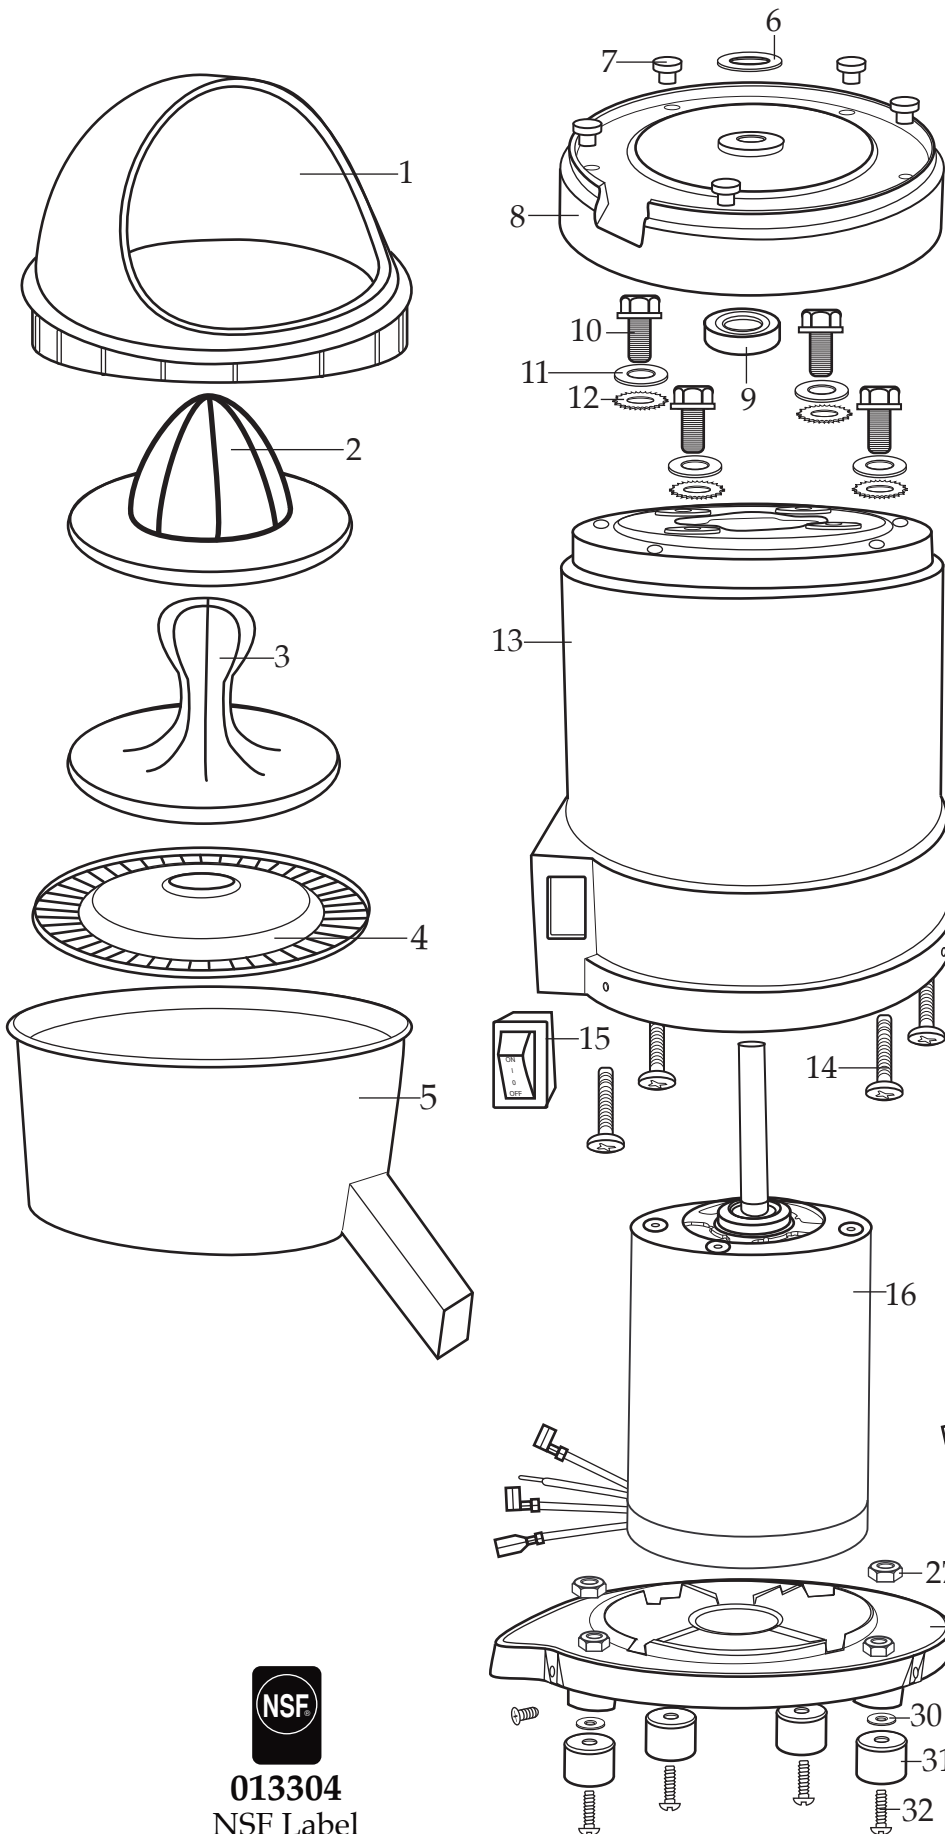

Limited One Year Warranty

019688
Name Plate

NEMA 5-15

013304
NSF Label
(on units after 8/6/2015)

Date Code Location
YY|MM|DD
year|year|month|month|day|day

Catalog**Model**

JC3000	JC3000	31JC32
JC4000	JC4000	31JC33

*(on units after 7/30/2008)***WARING
COMMERCIAL****314 Ella T. Grasso Ave.****Torrington, CT 06790****Tele. 1-800-269-6640****Fax 860-496-9017****www.waringcommercialproducts.com**

Illustration#	Part#	Description
1	501812	JC4000 Lexan Juicer Hood
2	017994 017994-N	Lexan Large Reamer <i>(changed after 9/24/2019)</i> Lexan Large Reamer <i>(changed after 1/26/2015)</i>
3	018690 018690-N	Lexan Small Reamer <i>(changed after 1/11/2020)</i> Lexan Small Reamer <i>(changed after 8/6/2015)</i>
4	017998	Strainer
5	017997	Bowl
6	018008	Washer
7	018608	Mounting Pad (5 required)
8	018606	Adapter
9	018004	Seal (open end toward motor)
10	018009	Hex Head Screw (4 required)
11	018313	Washer (4 required)
12	018314	Lock Washer (4 required)
13	017992	Base
14	018012	Screw (4 required)
15	018003	Rocker Switch
16	028937 018001 036819 028935 018114	JC3000 Motor <i>(on units after 11/7/2008)</i> JC3000 Motor JC4000 Chiaphua Motor <i>(on units after 11/15/2018)</i> JC4000 Motor <i>(on units after 1/19/2010)</i> JC4000 Motor (Obsolete)
17	012409	Crimp Connector <i>(JC3000 on units after 11/7/2008)</i> <i>(JC4000 on units after 1/19/2010)</i>
18	503291 017999 018181	JC3000 & JC4000 Retainer Clip Assembly JC3000 Retainer Clip <i>(on units before 1/9/2009)</i> JC4000 Retainer Clip <i>(on units before 7/10/2009)</i>
19	018002	Screw
20	018013	Washer
21	002899	Hex Nut
22	013731	Cable Tie <i>(on units after 6/1/2009)</i>
23	027278	Ground Screw <i>(on units after 6/1/2009)</i>
24	002943	Ground Washer <i>(on units after 6/1/2009)</i>