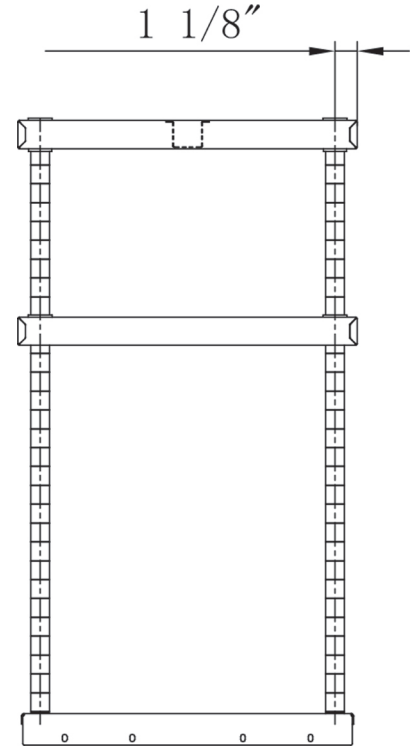

### HIGH QUALITY STAINLESS STEEL & ROBUST DESIGN

DOUBLE OVERSHELF	DIMENSION		
	Width	Length	Height
DCOS-1650	16 in	49 5/8 in	32 in
DCOS-1662	16 in	61 1/2 in	32 in
DCOS-1674	16 in	73 3/4 in	32 in
DCOS-1850	18 in	49 5/8 in	32 in
DCOS-1862	18 in	61 1/2 in	32 in
DCOS-1874	18 in	73 3/4 in	32 in

## DOUBLE OVERSHELF

Model	Dimensions			Top & Bottom Shelf	Shelf Middle Beam	Upright	Upright Support
	L	W	H				
DCOS-1650	16"	49 5/8"	32"	20 Gauge Type 201 Stainless	No	1" diameter 18 Gauge Tube	16 gauge Type 201 Stainless
DCOS-1662	16"	61 1/2"	32"	20 Gauge Type 201 Stainless	20 Gauge Type 201 Stainless	1" diameter 18 Gauge Tube	16 gauge Type 201 Stainless
DCOS-1674	16"	73 3/4"	32"	20 Gauge Type 201 Stainless	20 Gauge Type 201 Stainless	1" diameter 18 Gauge Tube	16 gauge Type 201 Stainless
DCOS-1850	18"	49 5/8"	32"	20 Gauge Type 201 Stainless	No	1" diameter 18 Gauge Tube	16 gauge Type 201 Stainless
DCOS-1862	18"	61 1/2"	32"	20 Gauge Type 201 Stainless	20 Gauge Type 201 Stainless	1" diameter 18 Gauge Tube	16 gauge Type 201 Stainless
DCOS-1874	18"	73 3/4"	32"	20 Gauge Type 201 Stainless	20 Gauge Type 201 Stainless	1" diameter 18 Gauge Tube	16 gauge Type 201 Stainless