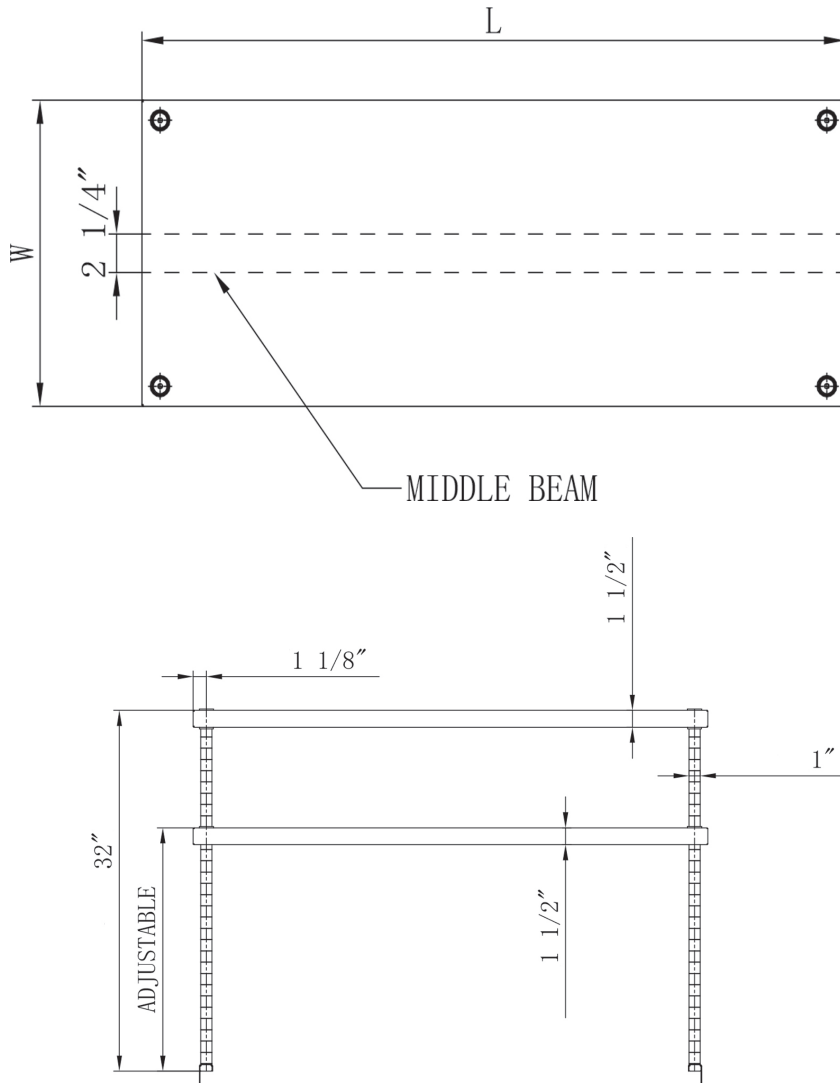

### HIGH QUALITY STAINLESS STEEL & ROBUST DESIGN

DOUBLE OVERSHELF	DIMENSION		
	Width	Length	Height
DCOS-1650	16 in	49 5/8 in	32 in
DCOS-1662	16 in	61 1/2 in	32 in
DCOS-1674	16 in	73 3/4 in	32 in
DCOS-1850	18 in	49 5/8 in	32 in
DCOS-1862	18 in	61 1/2 in	32 in
DCOS-1874	18 in	73 3/4 in	32 in

## DOUBLE OVERSHELF

Model	Dimensions			Top & Bottom Shelf	Shelf Middle Beam	Upright	Upright Support
	L	W	H				
DCOS-1650	16"	49 5/8"	32"	20 Gauge Type 201 Stainless	No	1" diameter 18 Gauge Tube	16 gauge Type 201 Stainless
DCOS-1662	16"	61 1/2"	32"	20 Gauge Type 201 Stainless	20 Gauge Type 201 Stainless	1" diameter 18 Gauge Tube	16 gauge Type 201 Stainless
DCOS-1674	16"	73 3/4"	32"	20 Gauge Type 201 Stainless	20 Gauge Type 201 Stainless	1" diameter 18 Gauge Tube	16 gauge Type 201 Stainless
DCOS-1850	18"	49 5/8"	32"	20 Gauge Type 201 Stainless	No	1" diameter 18 Gauge Tube	16 gauge Type 201 Stainless
DCOS-1862	18"	61 1/2"	32"	20 Gauge Type 201 Stainless	20 Gauge Type 201 Stainless	1" diameter 18 Gauge Tube	16 gauge Type 201 Stainless
DCOS-1874	18"	73 3/4"	32"	20 Gauge Type 201 Stainless	20 Gauge Type 201 Stainless	1" diameter 18 Gauge Tube	16 gauge Type 201 Stainless