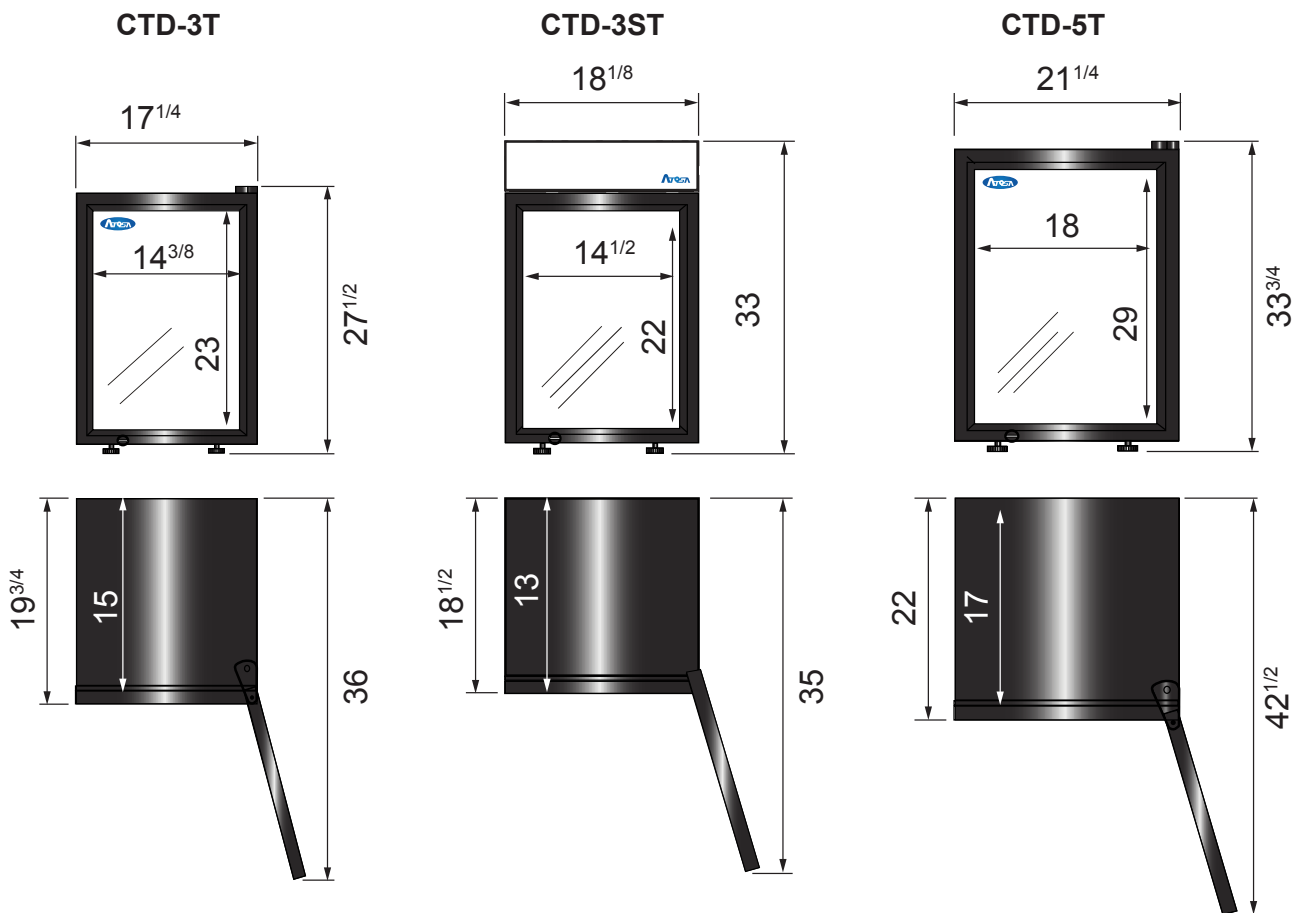

"WE MAKE THE KITCHEN BETTER!"

ATOSA USA, INC.

Toll Free: 855-855-0399 Email: info@atosausa.com

www.atosa.com | www.atosausa.com

California, Colorado, Florida, Georgia, Illinois,

New Jersey, Ohio, Texas, Washington

SPECIFICATIONS

Models	Door	Capacity (Cu.Ft.)	Shelves	Amps(A)	Voltage (V/Hz/Ph)	HP	Refrigerant	Exterior Dimensions (inch)	Interior Dimensions (inch)	Net Weight (lbs)	Gross Weight (lbs)
CTD-3T	1	2.4	2	0.65	115/60/1	1/10	R600a	17^{1/4}×19^{3/4}×27^{1/2}	14^{3/8}×15×23	52	57
CTD-3ST	1	2.4	2	1.0	115/60/1	1/8	R600a	18^{1/8}×18^{1/2}×33	14^{1/2}×13×22	64	70
CTD-5T	1	4.6	3	1.5	115/60/1	1/8	R600a	21^{1/4}×22×33^{3/4}	18×17×29	88	95
CTD-7T	1	7.0	3	1.3	115/60/1	1/8	R600a	21^{1/2}×24×38	20^{1/4}×18^{1/4}×31^{5/8}	101	113

PLAN VIEW