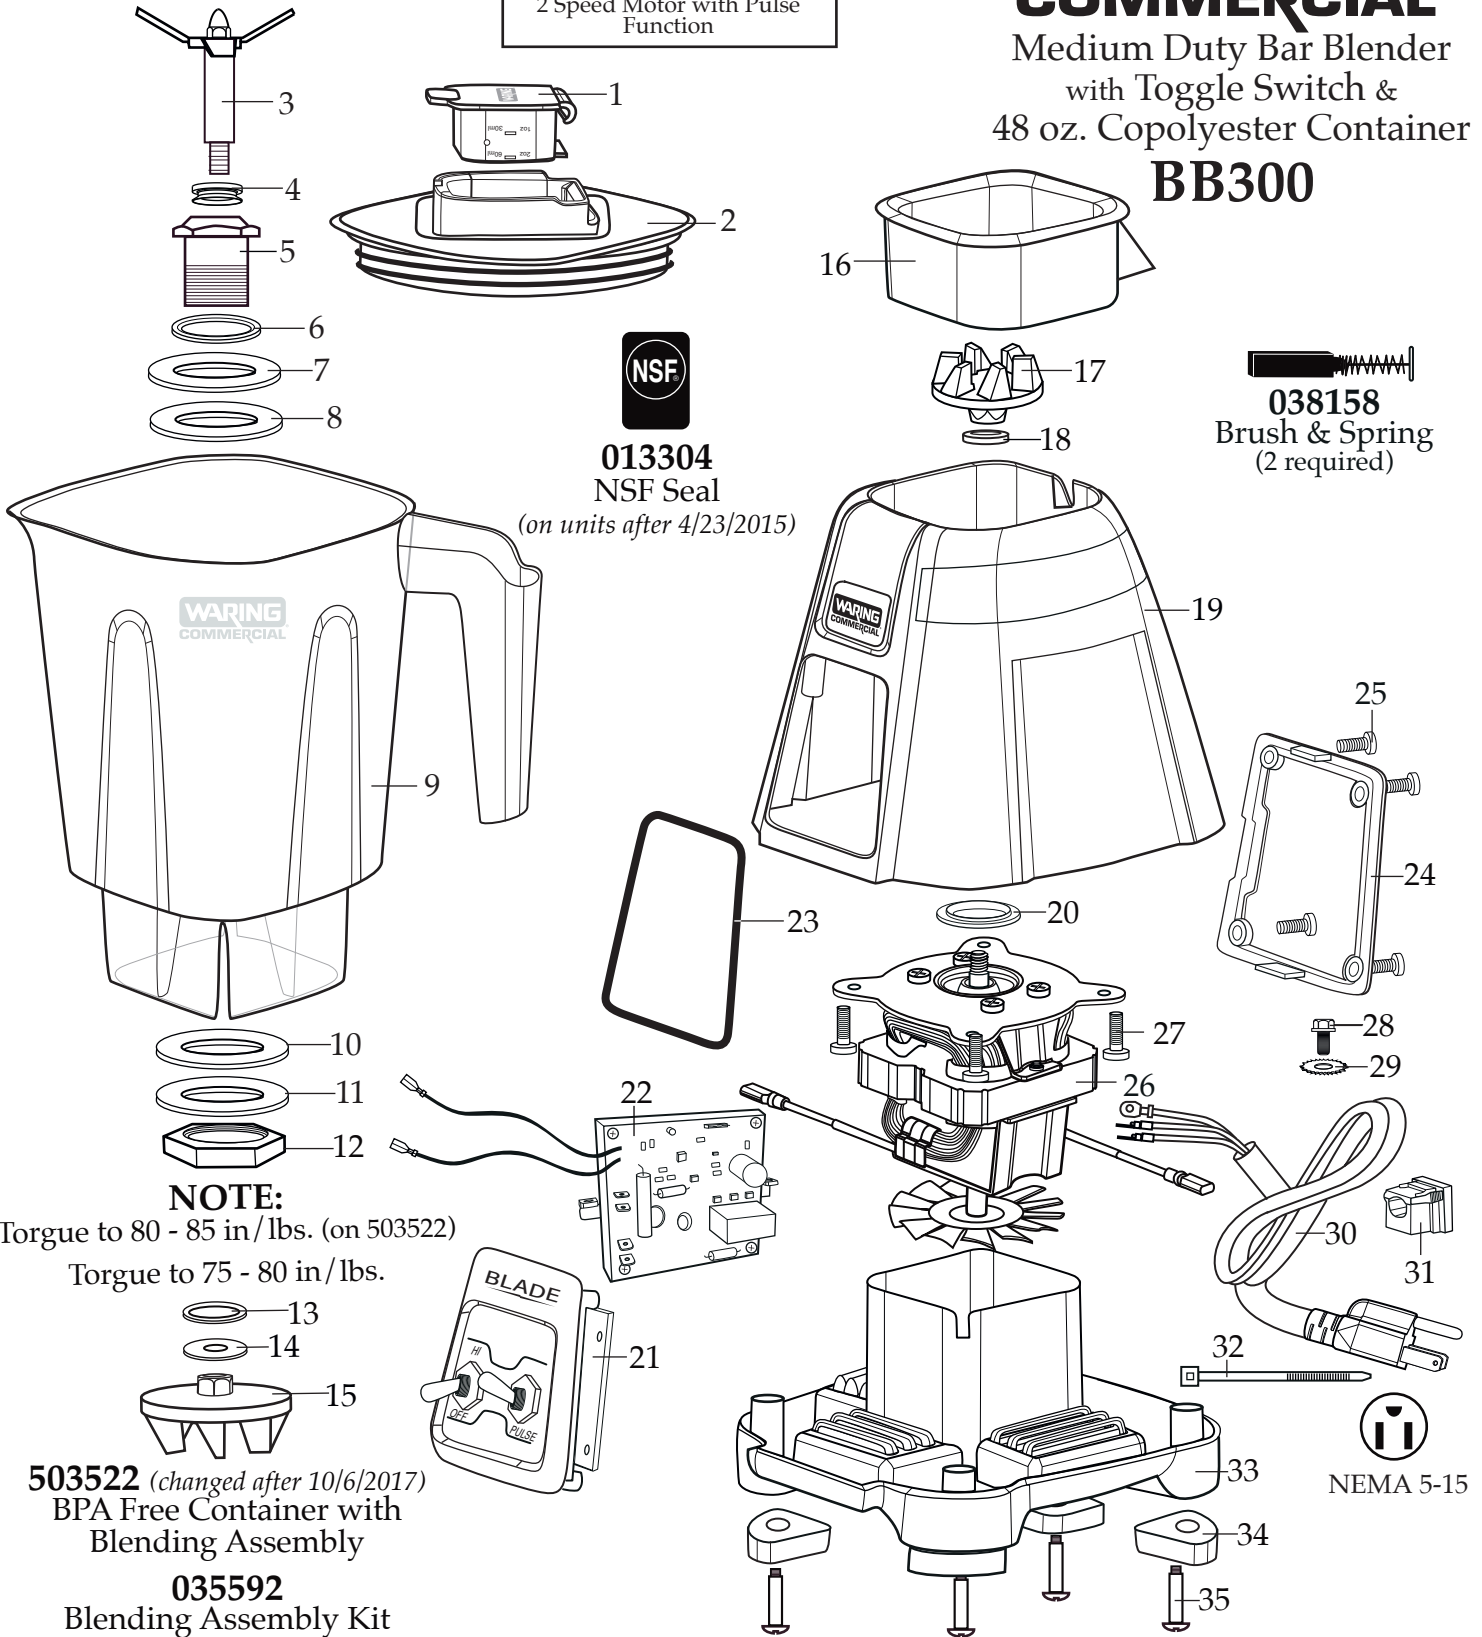

## BB300

**013304**  
 NSF Seal

(on units after 4/23/2015)

**038158**  
 Brush & Spring  
 (2 required)

**NOTE:**  
 Torque to 80 - 85 in./lbs. (on 503522)  
 Torque to 75 - 80 in./lbs.

**503522** (changed after 10/6/2017)  
 BPA Free Container with  
 Blending Assembly

**035592**  
 Blending Assembly Kit

**503459** (use 503522)  
 BPA Free Container with  
 Blending Assembly

Date Code Location  
 YY|MM|DD  
 year|year|month|month|day|day

Illustration#	Part#	Description
1	035153 026282-E	Eastman Jar Cover Lid <i>(on units after 3/30/2016)</i> Eastman Jar Cover Lid
2	036319-V 033625-V	Vinyl Jar Cover with Ribs <i>(on units after 5/11/2018)</i> Vinyl Jar Cover
3	503444	Blade Assembly
4	027716	V Seal
5	503458	Bearing Holder / Seal Assembly <i>(changed after 4/23/2015)</i>
6	009724	Nylon Flat Washer
7	003537	Stainless Steel Washer
8	003509	Neoprene Washer (rubber)
9	033626	48 oz. BPA Free Copolyester Container
10	003509	Neoprene Washer (rubber)
11	003537	Stainless Steel Washer
12	034156	Bearing Holder Nut
13	003526	Phenolic Washer
14	035048	Flat Stainless Steel Washer
15	503520 032453	Coupling <i>(on units after 10/6/2017)</i> Coupling
16	033623	Jar Pad
17	503520 032453	Coupling <i>(on units after 10/6/2017)</i> Coupling
18	035756 026413	Stainless Steel Cap Washer <i>( on units after 8/14/2017)</i> Stainless Steel Cap Washer
19	033616	Top Housing
20	026269	Upper Motor Mount
21	037558 036242 033545	Control Panel <i>(on units after 10/9/2020)</i> Control Panel (OFF on center <i>on units after 1/3/2019</i> ) Control Panel (OFF on bottom)
22	Comes with the 037558 & 036242 <i>(on units after 1/3/2019)</i> - 033545 Control Panel <i>(on units after 8/30/2017)</i> 035176	120 volt Soft Start PCB <i>(on units after 11/18/2015)</i>
23	033737	O Ring
24	Comes with the 036242 <i>(on units after 1/3/2019)</i> - 033545 Control Panel	
25	026267	Screw (4 required)
26	033618	120 volt Chiaphua Motor
27	032611	Screw (4 required)