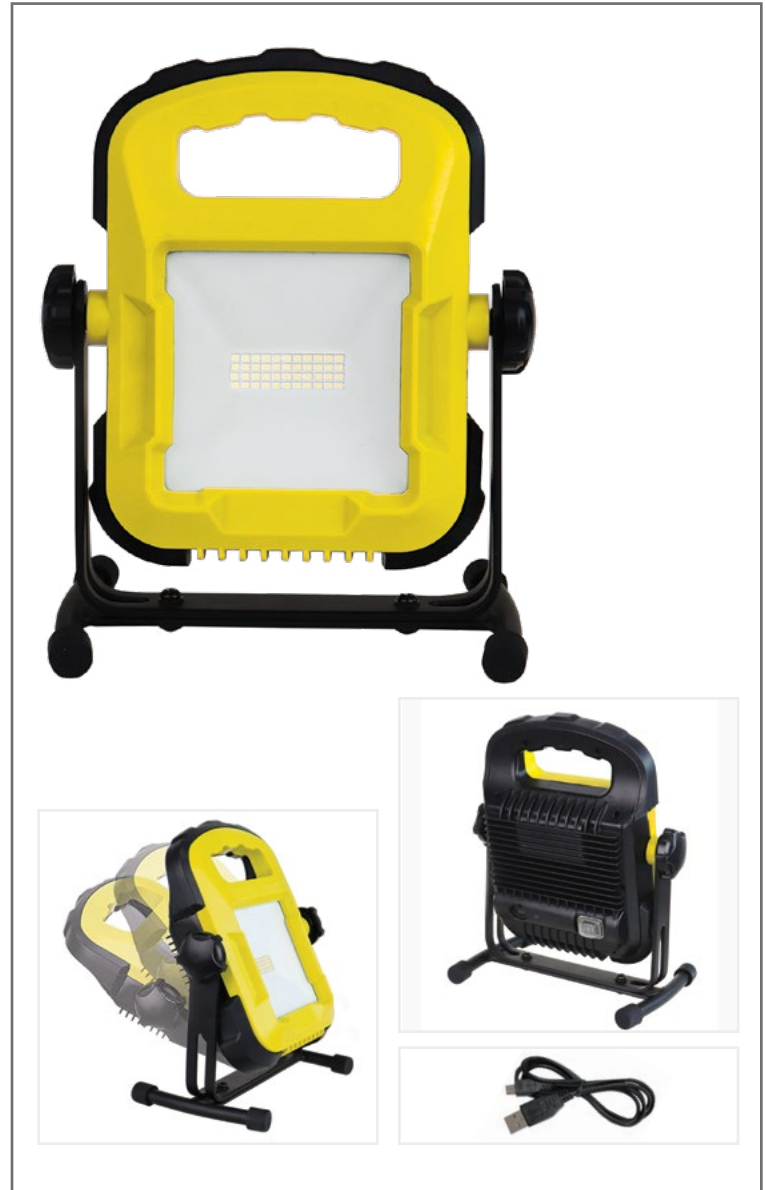

Rechargeable LED Work Light

08-00599

3,000 Lumen (30W) Portable LED
Rechargeable Work Light

FEATURES

- High Power LED with Superior Brightness
- 50,000 Hour LED Lifespan
- H-Base with Adjustable Head Lamp
- High/Low Setting Push-Switch
- Suitable for Wet/Damp Locations
- Impact Resistant
- Portable On-the-Go and Jobsite Tough

SPECIFICATIONS

- 3,000 Lumen/30 Watt
- 1,500 Low Lumen Output
- H-Base with Adjustable Head Lamp
- Li-Ion Battery
- Run time: 3 Hours-High/6 Hours-Low
- Charge time: 6 Hours
- USB Port with Charging Cable
- Tough Wear ABS and Aluminum Housing
- Push On/Off Switch

PACK QUANTITY/UPC

- Pack Quantity = 2
- UPC# 8-03058-000599-3

LIMITED
WARRANTY