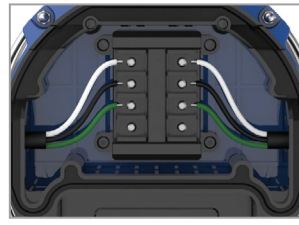

WHEN IT'S A CUSTOM JOB CHOOSE OUR PREFAB TEMPORARY AREA LIGHTING

**Custom Wiring Options
To Meet Specific Job Needs!**

**6,000 VOLT
SURGE PROTECTION**

**50,000 HRS
LED LIFE SPAN**

**5,000 KELVIN
COLOR TEMPERATURE**

MODELSTO CHOOSE FROM:

ITEM PN	WATT	LUMEN
08-00466	100W	13,500
08-00467	150W	20,000
08-00468	200W	28,000

FEATURES INCLUDE:

- Tool-Free Easy Access Latches
- 50%/100% Brightness Settings
- 2 Water Proof Strain Relief Connectors
- 1/2" Threaded Knockouts For Custom Fittings
- Custom Wiring Terminal Block
- Foldable Heavy Duty Metal Spring Hook

- Accepts 16 Gauge To 12 Gauge Cord
- Accepts Most Sizes Of MC And NM Cable When Used With Correct Fittings
- Carry Handle And Folding Hook
- Input Voltage 120v-277v AC 50-60hz
- Pack Quantity 2

These Units Are Rated For Outdoor Use When Used With The Included Weatherproof Cord Connections.