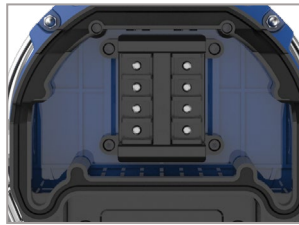

WHEN IT'S A CUSTOM JOB CHOOSE OUR PREFAB TEMPORARY AREA LIGHTING

**Custom Wiring Options
To Meet Specific Job Needs!**

**6,000 VOLT
SURGE PROTECTION**

**50,000 HRS
LED LIFE SPAN**

**5,000 KELVIN
COLOR TEMPERATURE**

MODELSTO CHOOSE FROM:

ITEM PN	WATT	LUMEN
08-00466	100W	13,500
08-00467	150W	20,000
08-00468	200W	28,000

FEATURES INCLUDE:

- Tool-Free Easy Access Latches
- 50%/100% Brightness Settings
- 2 Water Proof Strain Relief Connectors
- 1/2" Threaded Knockouts For Custom Fittings
- Custom Wiring Terminal Block
- Foldable Heavy Duty Metal Spring Hook

- Accepts 16 Gauge To 12 Gauge Cord
- Accepts Most Sizes Of MC And NM Cable When Used With Correct Fittings
- Carry Handle And Folding Hook
- Input Voltage 120v-277v AC 50-60hz
- Pack Quantity 2

These Units Are Rated For Outdoor Use When Used With The Included Weatherproof Cord Connections.