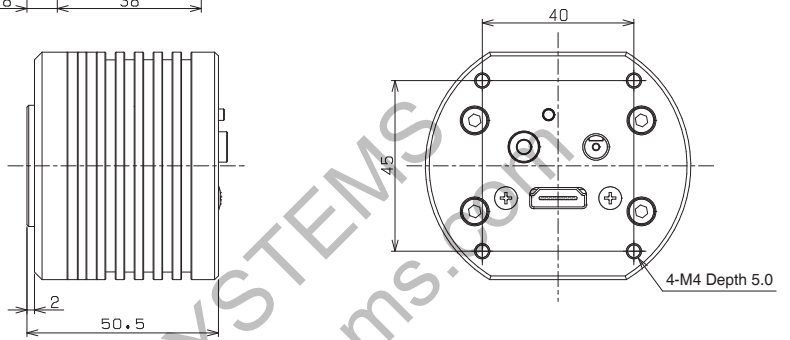

Connectable to the monitor directly using HDMI connector

Optimized for observing system which cannot use PC

Product Line-up

Model	Monochrome/Color	Resolution	Frame Rate	Effective Pixels	Sensor Size	Cell Size (μm)	Sensor	Lens Mount
STC-HD853HDMI	Color	2160P	60 fps	3840 x 2160	1/2.5	1.62 × 1.62	IMX274	C

Accessories

Remote Control Unit		
Model	Applicable Model	General Specifications
RC-HD133	HDMI/DVI/SDI	ø3.5 stereo pin jack

Note. Ask your Omron representative about AC adapter.

Drawing dimension

STC-HD853HDMI