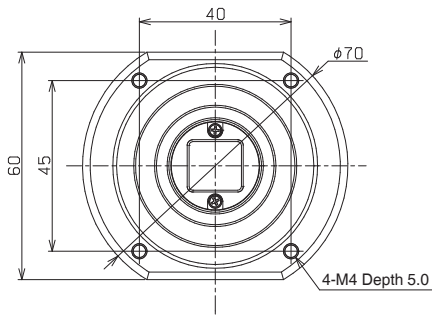

Connectable to the monitor directly using HDMI connector

Optimized for observing system which cannot use PC

Product Line-up

Model	Monochrome/Color	Resolution	Frame Rate	Effective Pixels	Sensor Size	Cell Size (μm)	Sensor	Lens Mount
STC-HD853HDMI	Color	2160P	60 fps	3840 x 2160	1/2.5	1.62 × 1.62	IMX274	C

Accessories

Remote Control Unit		
Model	Applicable Model	General Specifications
RC-HD133	HDMI/DVI/SDI	ø3.5 stereo pin jack

Note. Ask your Omron representative about AC adapter.

Drawing dimension

STC-HD853HDMI