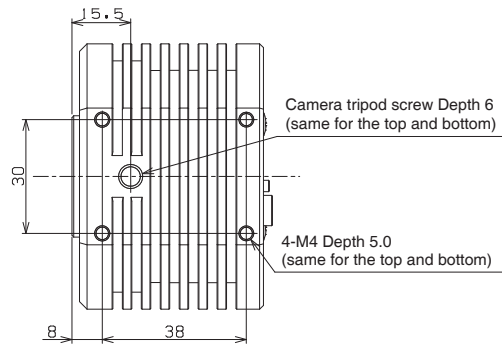

Connectable to the monitor directly using HDMI connector

Optimized for observing system which cannot use PC

Product Line-up

Model	Monochrome/Color	Resolution	Frame Rate	Effective Pixels	Sensor Size	Cell Size (μm)	Sensor	Lens Mount
STC-HD853HDMI	Color	2160P	60 fps	3840 x 2160	1/2.5	1.62 × 1.62	IMX274	C

Accessories

Remote Control Unit		
Model	Applicable Model	General Specifications
RC-HD133	HDMI/DVI/SDI	ø3.5 stereo pin jack

Note. Ask your Omron representative about AC adapter.

Drawing dimension

STC-HD853HDMI