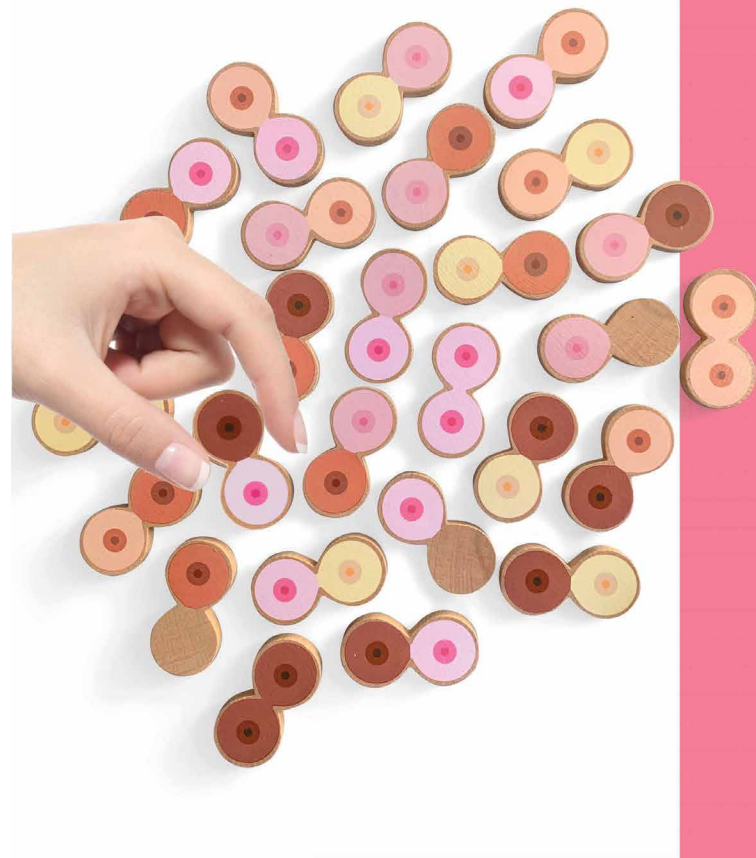

2039 Boob Domino Game, set of 28

THE BOOB COLLECTION

A celebration of the female form and power in an abstract way.