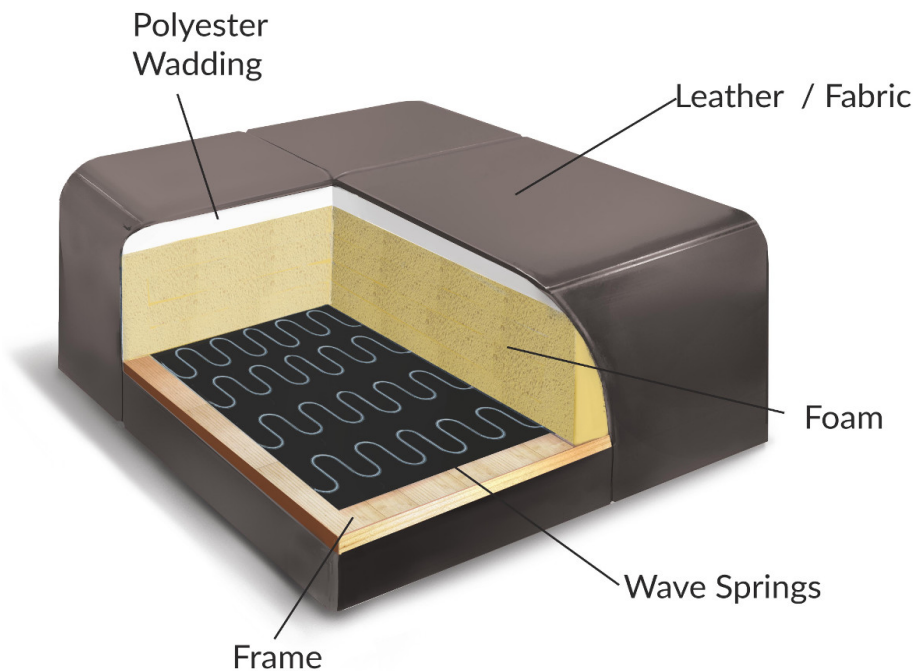

vero
APPARTAMENTI

Dianthus
X075

ADDITIONAL INFORMATION

vero
APPARTAMENTI

Dianthus
X075

1. Foam density in seat: HR3020 + HR4030
2. Foam density in back: T2015
3. Metal (chrome) feet
4. Model has adjustable headrests
5. Model with electric recliner
6. Option 248 - decorative stitching. On armrests and backs there is decorative stitching type „crosses”, which can be made in colour of contrasting thread selected from the sample of contrasting threads (5 colours to choose)
7. Contrast stitching applies only to decorative stitching type „crosses” on armrests and backs. Other stitching are made in colour of upholstery
8. In case of choosing model without option 248 - all stitching will be made in colour of upholstery
9. Option 246: perforation on the sides only in leather

Leather

Fabric

1N2

94 / 57-92-102 / h 47-79-95

1RP2

94 / 57-92-102 / h 47-79-95

1N2

94 / 57-92-102 / h 47-79-95