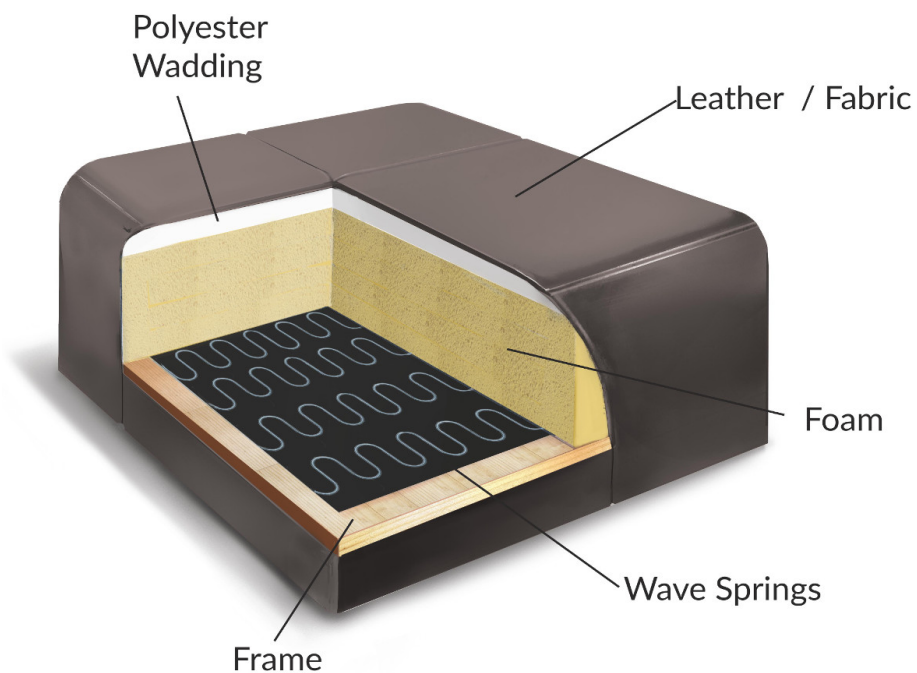

KLER

Vivaldi
€128

ADDITIONAL INFORMATION

KLER

Vivaldi
€128

1. Foam density in seat: HR3020 + VP30
2. Foam density in back: VP2315
3. Metal (chrome) feet. Standard – graphite chrome
4. Metal feet as an option (op. 156) can be painted with powder paint (colours: black, white, gray, gold, brown, light gray)
5. Model has adjustable headrests
6. Electrically adjustable seats

Leather

Fabric

DIMENSIONS: WIDTH/DEPTH/HEIGHT

3NL
160-180 / 57-97-102 / h 43-60-76-96
(incl. feet 16,5 cm)

3NL
160-180 / 57-97-102 / h 43-60-76-96
(incl. feet 16,5 cm)

1N2
60-100 / 57-97-102 / h 43-60-76-96
(incl. feet 16,5 cm)