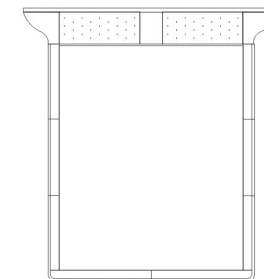

KLER

Turandot
L103

ADDITIONAL INFORMATION

- 1. Bed S160N, S180N - beech feet, contrast stitchings
- 2. Bed S160, S160S, S180, S180S - contrast stitchings

KLER

Turandot L103

Leather

Fabric

S150N / S160N / S180N

S150 / S160 / S180
S150S / S160S / S180S

S150N
190 / 225 / h 120

S150 / S150S
190 / 225 / h 117

S160N
200 / 225 / h 120

S160 / S160S
200 / 225 / h 117

S180N
220 / 225 / h 120

S180 / S180S
220 / 225 / h 117

DIMENSIONS: WIDTH/DEPTH/HEIGHT

DIMENSIONS MAY DIFFER FROM THE REAL ONES (ALLOWANCE +/- 4 cm)