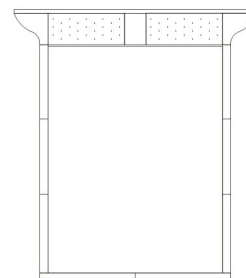

KLER

Turandot
L103

ADDITIONAL INFORMATION

- 1. Bed S160N, S180N - beech feet, contrast stitchings
- 2. Bed S160, S160S, S180, S180S - contrast stitchings

KLER

Turandot L103

Leather

Fabric

S150N / S160N / S180N

S150 / S160 / S180
S150S / S160S / S180S

S150N
190 / 225 / h 120

S150 / S150S
190 / 225 / h 117

S160N
200 / 225 / h 120

S160 / S160S
200 / 225 / h 117

S180N
220 / 225 / h 120

S180 / S180S
220 / 225 / h 117

DIMENSIONS: WIDTH/DEPTH/HEIGHT

DIMENSIONS MAY DIFFER FROM THE REAL ONES (ALLOWANCE +/- 4 cm)