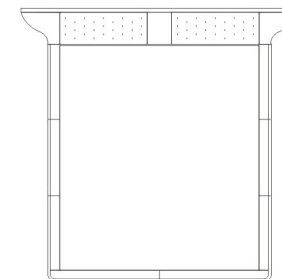

KLER

Turandot
L103

ADDITIONAL INFORMATION

- 1. Bed S160N, S180N - beech feet, contrast stitchings
- 2. Bed S160, S160S, S180, S180S - contrast stitchings

KLER

Turandot L103

Leather

Fabric

S150N / S160N / S180N

S150 / S160 / S180
S150S / S160S / S180S

S150N
190 / 225 / h 120

S150 / S150S
190 / 225 / h 117

S160N
200 / 225 / h 120

S160 / S160S
200 / 225 / h 117

S180N
220 / 225 / h 120

S180 / S180S
220 / 225 / h 117

DIMENSIONS: WIDTH/DEPTH/HEIGHT

DIMENSIONS MAY DIFFER FROM THE REAL ONES (ALLOWANCE +/- 4 cm)