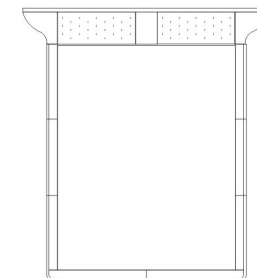

KLER

Turandot
L103

ADDITIONAL INFORMATION

- 1. Bed S160N, S180N - beech feet, contrast stitchings
- 2. Bed S160, S160S, S180, S180S - contrast stitchings

KLER

Turandot L103

Leather

Fabric

S150N / S160N / S180N

S150 / S160 / S180
S150S / S160S / S180S

S150N
190 / 225 / h 120

S150 / S150S
190 / 225 / h 117

S160N
200 / 225 / h 120

S160 / S160S
200 / 225 / h 117

S180N
220 / 225 / h 120

S180 / S180S
220 / 225 / h 117

DIMENSIONS: WIDTH/DEPTH/HEIGHT

DIMENSIONS MAY DIFFER FROM THE REAL ONES (ALLOWANCE +/- 4 cm)