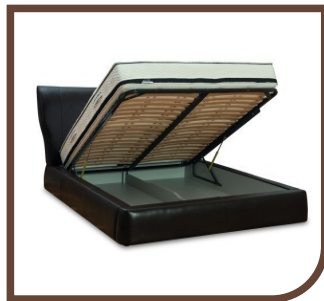

KLER

Turandot
L103

ADDITIONAL INFORMATION

- 1. Bed S160N, S180N - beech feet, contrast stitchings
- 2. Bed S160, S160S, S180, S180S - contrast stitchings

KLER

Turandot L103

Leather

Fabric

S150N / S160N / S180N

S150 / S160 / S180
S150S / S160S / S180S

S150N
190 / 225 / h 120

S150 / S150S
190 / 225 / h 117

S160N
200 / 225 / h 120

S160 / S160S
200 / 225 / h 117

S180N
220 / 225 / h 120

S180 / S180S
220 / 225 / h 117