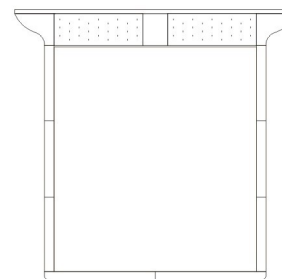

KLER

Turandot
L103

ADDITIONAL INFORMATION

- 1. Bed S160N, S180N - beech feet, contrast stitchings
- 2. Bed S160, S160S, S180, S180S - contrast stitchings

KLER

Turandot L103

Leather

Fabric

S150N / S160N / S180N

S150 / S160 / S180
S150S / S160S / S180S

S150N
190 / 225 / h 120

S150 / S150S
190 / 225 / h 117

S160N
200 / 225 / h 120

S160 / S160S
200 / 225 / h 117

S180N
220 / 225 / h 120

S180 / S180S
220 / 225 / h 117

DIMENSIONS: WIDTH/DEPTH/HEIGHT

DIMENSIONS MAY DIFFER FROM THE REAL ONES (ALLOWANCE +/- 4 cm)