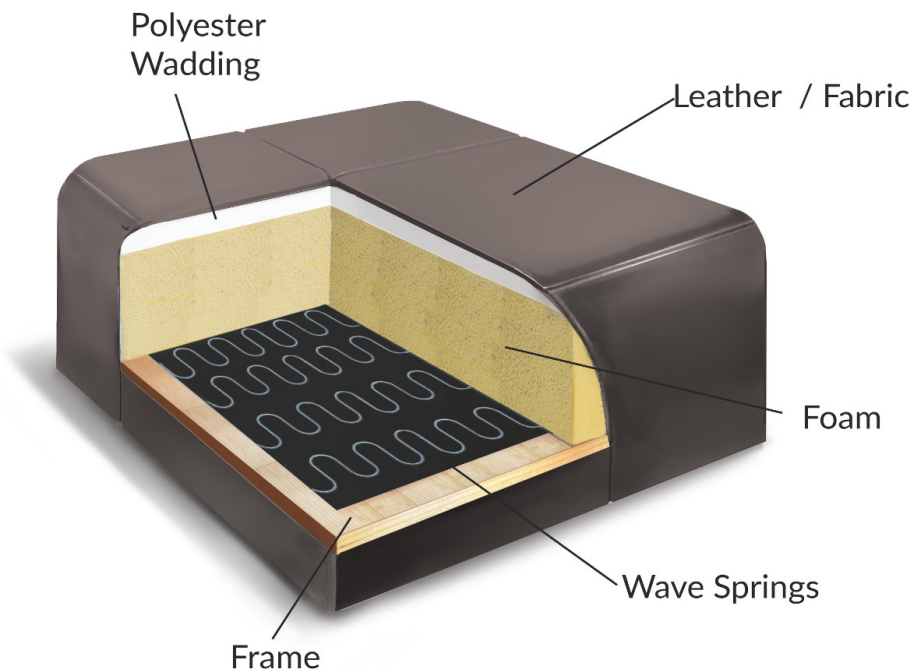

vero
APPARTAMENTI

Tulipano
X052

ADDITIONAL INFORMATION

1. Foam density in seat: HR3020 + HR4030
2. Foam density in back: VP2315
3. Metal (aluminium) feet
4. Metal feet as option (op. 156) can be painted with powder paint (white, black, gray, pearl gold, light gray, brown)
5. Model has adjustable headrests
6. Model with electric recliner
7. Height of foam mattress: 11-12 cm

vero
APPARTAMENTI

Tulipano
X052

Leather

Fabric

BW1L-1RP0-BW1P

90 / 58-107-163 / h 48-82-101
incl. feet 14 cm

BW1L-1RP0-BW1P

90 / 58-107-163 / h 48-82-101
incl. feet 14 cm

1N0

62 / 58-107 / h 48-82-101
incl. feet 14 cm

1RP0

62 / 58-107-163 / h 48-82-101
incl. feet 14 cm

1,5N0

82 / 58-107 / h 48-82-101
incl. feet 14 cm

1,5RP0

82 / 58-107-163 / h 48-82-101
incl. feet 14 cm

1,5SWL 1,5SWP

100 / 126-172 / h 48-82-101
incl. feet 14 cm

1STL 1STP

109 / 58-107 / h 48-82-101
incl. feet 14 cm

X90K

108 / 108 / h 48-82-101
incl. feet 14 cm

SBV10 / SBV10 L/P
SBV20 / SBV20 L/P
SBV30 / SBV30 L/P
35 / 100 / h 69