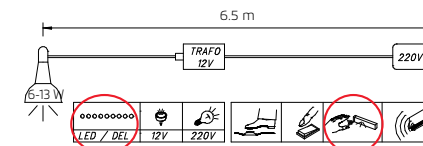

CUPBOARDS Top drawer always in contrast colour.	Width in cm	120	120	120	120	180	180	180				
	Depth 41 cm	Illustration										
Name	chest	chest	chest	chest	chest	chest	chest	chest				
Number of doors/drawers	4 drawers, 3x with mirror/Glass	1-door, hinged left, 1 mirror door, 4 drawers, 3x with mirror/Glass	1-door, hinged right, 1 mirror door, 4 drawers, 3x with mirror/Glass	2-door, 2 mirror doors, 2 drawers	2-door, 2 mirror doors, 4 drawers, 3x with mirror/Glass	2-door, 2 mirror doors, 6 drawers, 3x with mirror/Glass	3-door, 3 mirror doors, 3 drawers					
Dimensions	↔121 cm †84 cm ↗41 cm	↔121 cm †84 cm ↗41 cm	↔121 cm †84 cm ↗41 cm	↔121 cm †84 cm ↗41 cm	↔182 cm †84 cm ↗41 cm	↔182 cm †84 cm ↗41 cm	↔182 cm †84 cm ↗41 cm					
▼ Price group	▼ Art. no.	▼ Price	...	...	...	...	...					
Mirror front	PG 1	B254	B251	B252	B253	B257	B255	B256				
Colour glass front	PG 1	B264	B261	B262	B263	B267	B265	B266				

Detailed information about the MATCHING PIECES :

- Handles are in carcass colour and feet are aluminium coloured.
- All drawers on bedside tables and cupboards extend to the full and have a cushioned self-closing mechanism.
- The LED lighting can be ordered separately for all cupboards and bedside tables using the „additional art. no.“ (see below) for the appropriate width with all colour codes.

Further matching pieces, and other handle colours can be found in the model 20up

This product contains a light source of the energy efficiency class E.

EPREL 766774

SURCHARGE LED LIGHTING	Width in cm	50	60	120	180	Note: The LED lighting raises the height of the selected units by approx. 1 cm and can be ordered with all colour codes.	
	Name	Aufpreis für LED-Beleuchtung für 50er Kommoden	Aufpreis für LED-Beleuchtung für 60er Kommoden	Aufpreis für LED-Beleuchtung für 120er Kommoden	Aufpreis für LED-Beleuchtung für 180er Kommoden		
Additional art. no. | Surcharge		0100	0101	0102	0103