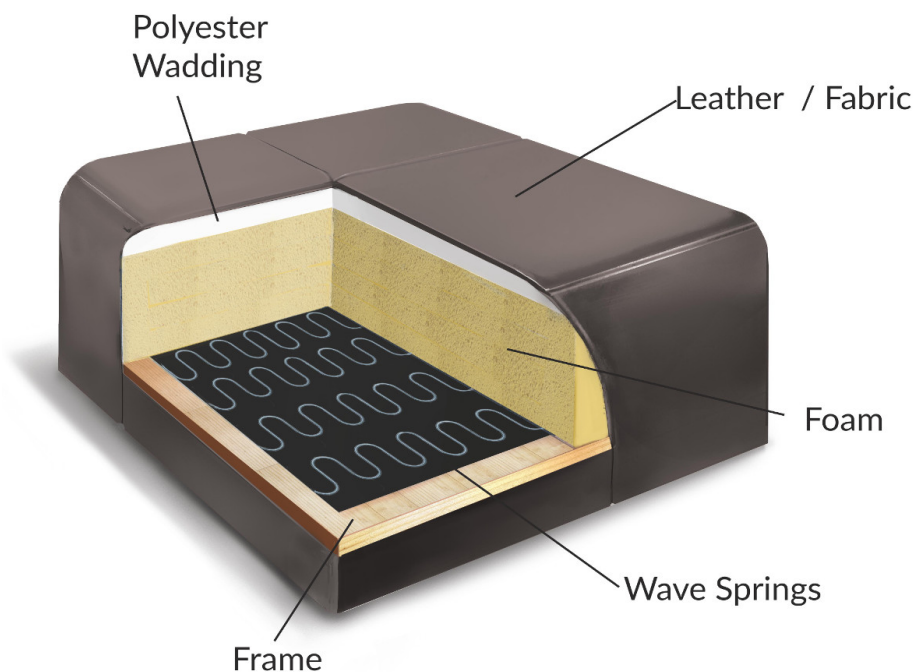

vero
APPARTAMENTI

Santini
EC72

ADDITIONAL INFORMATION

vero
APPARTAMENTI

**Santini
EC72**

1. Foam density in seat: VP30
2. Foam density in back: T2015
3. Metal (chrome) feet
4. Metal feet as option (op. 156) can be painted with powder paint (white, black, gray, pearl gold, light gray, brown)
5. Model has adjustable headrests
6. Option 248 - in standard model has decorative stitching. On armrests and backs there is decorative stitching, which can be made in colour of contrasting thread selected from the sample of contrasting threads (10 colours to choose) or in standard colour of upholstery
7. In case of choosing model without option 248 - all stitching will be made in colour of upholstery
8. Possibility to produce multicolour furniture according to coloristic zones

Leather

Fabric

DIMENSIONS: WIDTH/DEPTH/HEIGHT

1RPL

86 / 84-89-97-152 / h 46-81-97
(incl. feet 15 cm)

1NO

71 / 54-89-97 / h 46-81-97
(incl. feet 15 cm)

1RPL 1RPP

86 / 84-89-97-152 / h 46-81-97
(incl. feet 15 cm)

1NL 1NP

87 / 54-89-97 / h 46-81-97
(incl. feet 15 cm)

2NO

141 / 54-89-97 / h 46-81-97

2RCO

141 / 54-89-97 / h 46-81-97

2RCL 2RCP