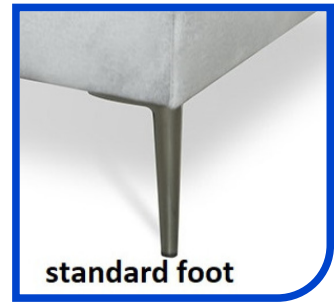

vero
APPARTAMENTI

Santini
EC72

ADDITIONAL INFORMATION

vero
APPARTAMENTI

**Santini
EC72**

1. Foam density in seat: VP30
2. Foam density in back: T2015
3. Metal (chrome) feet
4. Metal feet as option (op. 156) can be painted with powder paint (white, black, gray, pearl gold, light gray, brown)
5. Model has adjustable headrests
6. Option 248 - in standard model has decorative stitching. On armrests and backs there is decorative stitching, which can be made in colour of contrasting thread selected from the sample of contrasting threads (10 colours to choose) or in standard colour of upholstery
7. In case of choosing model without option 248 - all stitching will be made in colour of upholstery
8. Possibility to produce multicolour furniture according to coloristic zones

Leather

Fabric

DIMENSIONS: WIDTH/DEPTH/HEIGHT

1RPL

86 / 84-89-97-152 / h 46-81-97
(incl. feet 15 cm)

1NO

71 / 54-89-97 / h 46-81-97
(incl. feet 15 cm)

1RPL 1RPP