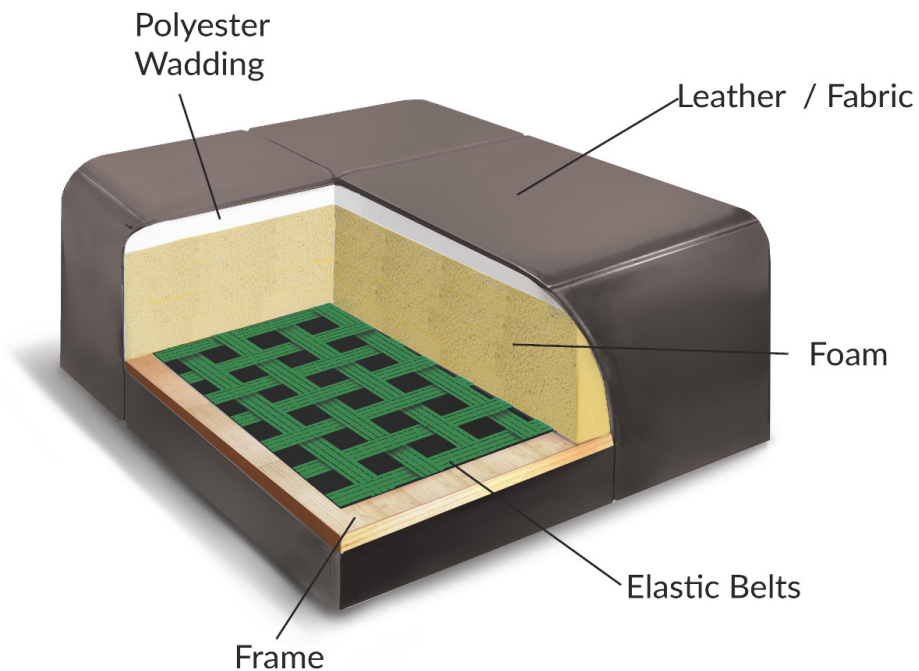

vero
APPARTAMENTI

Rosmarino
X059

ADDITIONAL INFORMATION

1. Seat foam density: HR3020/HR4030
2. Back foam density: VP2315
3. Metal feet ver. 1 (powder-coated). Standard - black; optional op. 156 (5 colours: white, grey, gold, brown, light grey)
4. Swivel chair base - black
5. Multi-coloured furniture possible according to colour zones

TX059
65 / 55 / h 46

1NO2
52-83 / 54-91 / h 47-60-97

1N2
52-83 / 54-91 / h 47-60-97

TX059
65 / 55 / h 46

Mix

Leather

Fabric

DIMENSIONS MAY DIFFER FROM THE REAL ONES (ALLOWANCE +/- 4 cm)