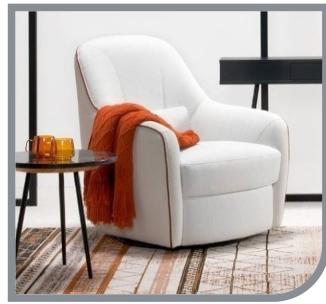

vero
APPARTAMENTI

Rosmarino
X059

ADDITIONAL INFORMATION

1. Seat foam density: HR3020/HR4030
2. Back foam density: VP2315
3. Metal feet ver. 1 (powder-coated). Standard - black; optional op. 156 (5 colours: white, grey, gold, brown, light grey)
4. Swivel chair base - black
5. Multi-coloured furniture possible according to colour zones