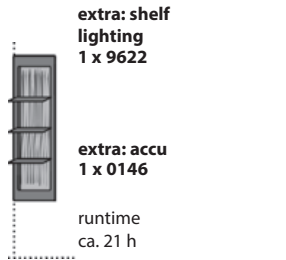

Wall unit le./ri.
1 wooden door
1 fixed wooden shelf
2 wooden shelves

Size in cm W 38,5 H 136 D 39
Art. no. 7033 le. 7034 ri.
Price €

Wall unit
Application **bark**
1 wooden flap with glass

Size in cm W 154 H 30,5 D 39
Art. no. 1151
Price €

Wall unit
1 wooden flap

Size in cm W 154 H 30,5 D 39
Art. no. 1152
Price €

Wall hanging lowboard
1 wooden-/ glass flap

Size in cm W 144 H 40 D 44
Art. no. 2141
Price €

Wall hanging rack
Application **bark**
1 frame metal anthracite
3 fixed shelves metal anthracite