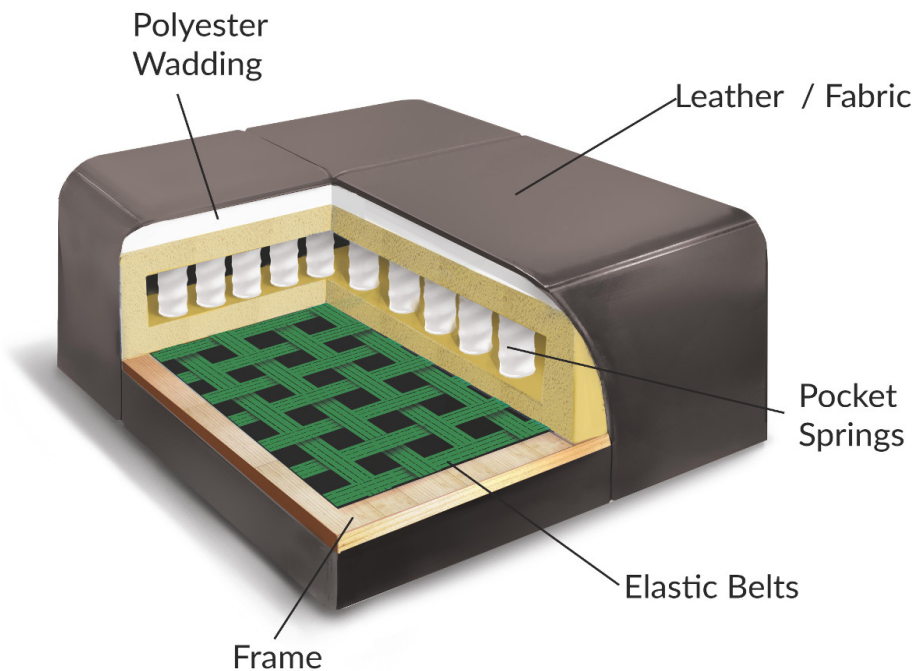

vero
APPARTAMENTI

Papavero
X030

ADDITIONAL INFORMATION

1. Foam density in seat: VP2520 + HR3038
2. Foam density in back: HR2808
3. If you want to bring corner element 90° to room, then the minimum width of the door is 90 cm

vero
APPARTAMENTI

**Papavero
X030**

Leather

Fabric

1N(RP)2
89 / 97 / h 104

3N(RD)2
198 / 97 / h 104

3RD2
198 / 97 / h 104
sleep surface 140x190

1N2
89 / 97 / h 104

1RP2
89 / 97 (157) / h 104

3N2
198 / 97 / h 104

1NL
76 / 97 / h 104

1RP
76 / 97 (157) / h 104

1N0
63 / 97 / h 104

1RP0
63 / 97 (157) / h 104

3NL
185 / 97 / h 104

3NP

1SWL
91 / 166 / h 104

1SWP
91 / 166 / h 104

X90K
101 / 101 / h 104

X45
91 / 97 / h 104

X15
81 / 97 / h 104

1STL
91 / 97 / h 104

1STP
91 / 97 / h 104

3RD
185 / 97 / h 104
sleep surface 140x190