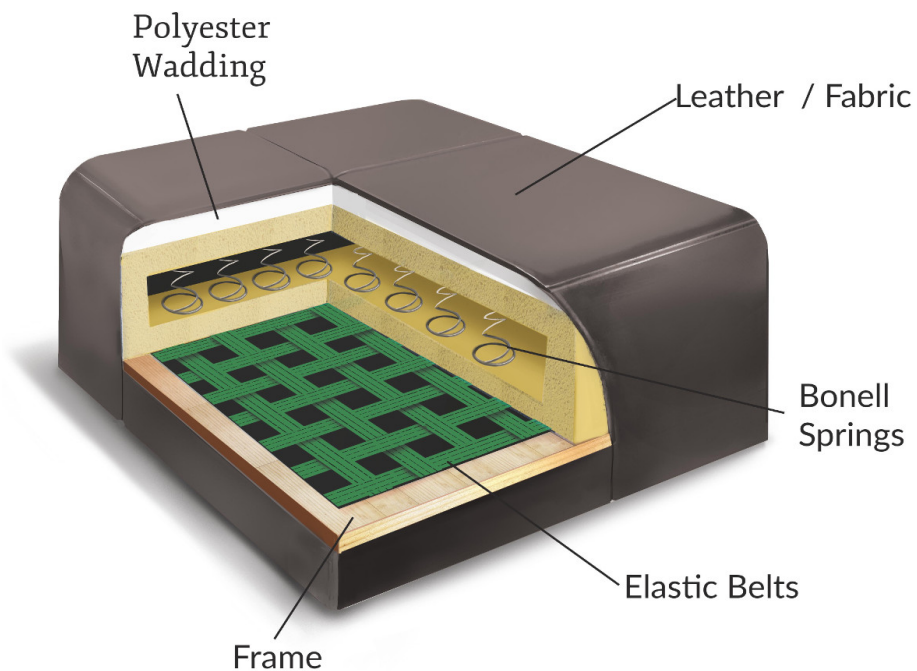

KLER

Orfeo
1030

ADDITIONAL INFORMATION

1. Buttons can be substitute by Swarovski crystals
2. Beech feet
3. Model can have contrast stitchings

KLER

Orfeo 1030

Leather

DIMENSIONS: WIDTH/DEPTH/HEIGHT

1N2
113 / 91 / h 46-74

1N2
113 / 91 / h 46-74

2N2
167 / 91 / h 46-74

3N(RB)2
220 / 91 / h 46-74

1N2
113 / 91 / h 46-74

2N2
167 / 91 / h 46-74

3N(RB)2
220 / 91 (225) / h 46-74
sleep surface 128x188

DIMENSIONS MAY DIFFER FROM THE REAL ONES (ALLOWANCE +/- 4 cm)