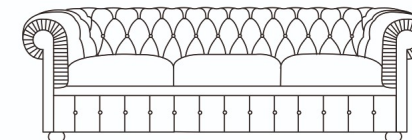

KLER

Orfeo
1030

ADDITIONAL INFORMATION

1. Buttons can be substitute by Swarovski crystals
2. Beech feet
3. Model can have contrast stitchings

KLER

Orfeo 1030

Leather

DIMENSIONS: WIDTH/DEPTH/HEIGHT

1N2
113 / 91 / h 46-74

1N2
113 / 91 / h 46-74

2N2
167 / 91 / h 46-74

3N(RB)2
220 / 91 / h 46-74

1N2
113 / 91 / h 46-74

2N2
167 / 91 / h 46-74

3N(RB)2
220 / 91 (225) / h 46-74
sleep surface 128x188

DIMENSIONS MAY DIFFER FROM THE REAL ONES (ALLOWANCE +/- 4 cm)