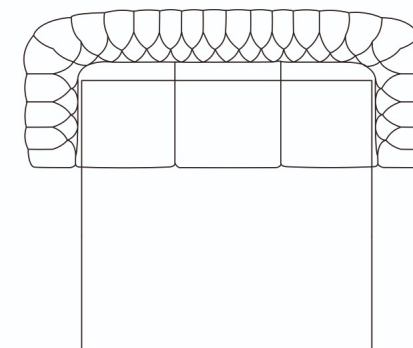

KLER

Orfeo
1030

ADDITIONAL INFORMATION

1. Buttons can be substitute by Swarovski crystals
2. Beech feet
3. Model can have contrast stitchings

KLER

Orfeo 1030

Leather

DIMENSIONS: WIDTH/DEPTH/HEIGHT

1N2
113 / 91 / h 46-74

1N2
113 / 91 / h 46-74

2N2
167 / 91 / h 46-74

3N(RB)2
220 / 91 / h 46-74

1N2
113 / 91 / h 46-74

2N2
167 / 91 / h 46-74

3N(RB)2
220 / 91 (225) / h 46-74
sleep surface 128x188

DIMENSIONS MAY DIFFER FROM THE REAL ONES (ALLOWANCE +/- 4 cm)