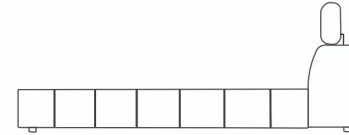

KLER

Milonga
L060

ADDITIONAL INFORMATION

KLER

Milonga L060

1. Model has adjustable headrests
2. Back of headboard covered with technical fabric. As an option: back covered with leather or fabric
3. Frames in beds with storage: metall+wood with gas springs
4. Model can have contrast stitchings

Leather

Fabric

DIMENSIONS: WIDTH/DEPTH/HEIGHT

S160 / S180
S160S / S180S

S160
177 / 244 / h 82-94

S160S
180 / 244 / h 82-94

S180
197 / 244 / h 82-94

S180S
200 / 244 / h 82-94