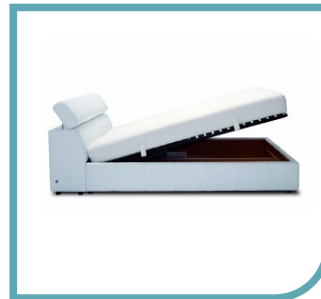

KLER

Milonga
L060

ADDITIONAL INFORMATION

KLER

Milonga L060

1. Model has adjustable headrests
2. Back of headboard covered with technical fabric. As an option: back covered with leather or fabric
3. Frames in beds with storage: metall+wood with gas springs
4. Model can have contrast stitchings

Leather

Fabric

DIMENSIONS: WIDTH/DEPTH/HEIGHT

S160 / S180
S160S / S180S

S160
177 / 244 / h 82-94

S160S
180 / 244 / h 82-94

S180
197 / 244 / h 82-94

S180S
200 / 244 / h 82-94