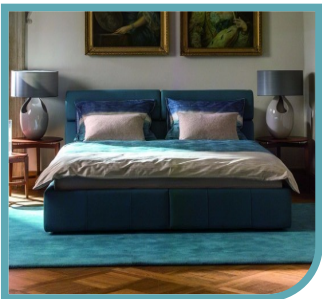

KLER

Milonga
L060

ADDITIONAL INFORMATION

KLER

Milonga L060

1. Model has adjustable headrests
2. Back of headboard covered with technical fabric. As an option: back covered with leather or fabric
3. Frames in beds with storage: metall+wood with gas springs
4. Model can have contrast stitchings

Leather

Fabric

DIMENSIONS: WIDTH/DEPTH/HEIGHT

S160 / S180
S160S / S180S

S160
177 / 244 / h 82-94

S160S
180 / 244 / h 82-94

S180
197 / 244 / h 82-94

S180S
200 / 244 / h 82-94