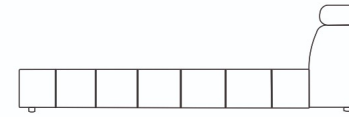

KLER

Milonga
L060

ADDITIONAL INFORMATION

KLER

Milonga L060

1. Model has adjustable headrests
2. Back of headboard covered with technical fabric. As an option: back covered with leather or fabric
3. Frames in beds with storage: metall+wood with gas springs
4. Model can have contrast stitchings

Leather

Fabric

DIMENSIONS: WIDTH/DEPTH/HEIGHT

S160 / S180
S160S / S180S

S160
177 / 244 / h 82-94

S160S
180 / 244 / h 82-94

S180
197 / 244 / h 82-94

S180S
200 / 244 / h 82-94