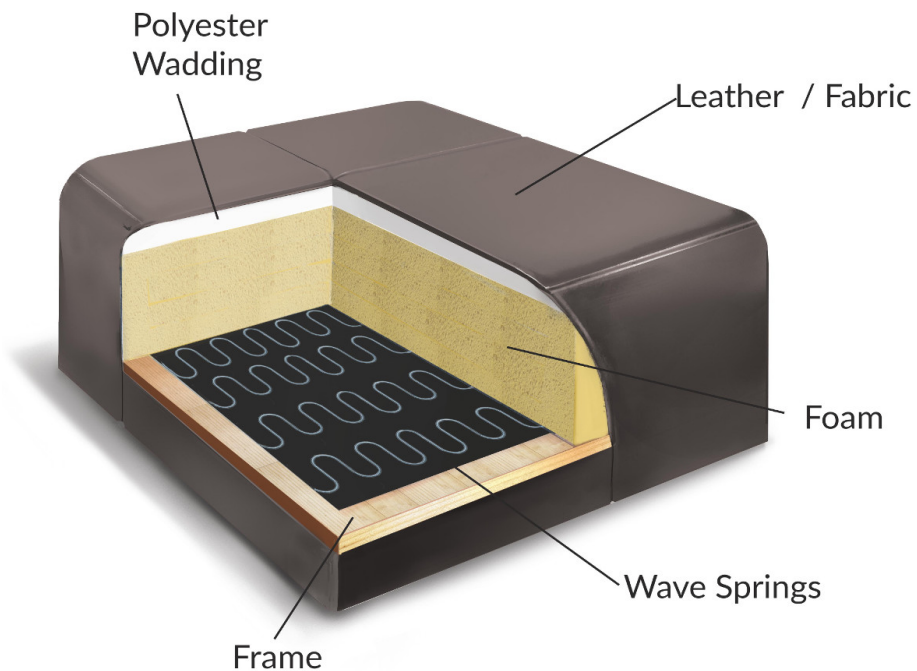

vero

Miglio
X063

ADDITIONAL INFORMATION

vero

Miglio
X063

1. Foam density in seat: HR3020 + HR4030
2. Foam density in back: VP2315
3. Metal (chrome) feet. Standard - black chrome
4. Metal feet as an option (op. 156) can be painted with powder paint (colours: black, white, gray, gold, brown, light gray)
5. Model has adjustable backrests and armrests
6. Modular furniture, however, each element can be a separate piece of furniture, because each is entirely upholstered (but with fasteners)
7. Footstool TX063 can also be be a part of the set
8. Pillow ZX063 (large) and ZX063M (lumbar) are not included in standard price of element. You have to add it to the price

Leather

Fabric

1,5NO
77 / 50-103 / h 47-69-80-101
incl. feet 15,5 cm

BW1L/P
7-21 / 100 / h 69
incl. feet 15,5 cm

1,5NO
77 / 50-103 / h 47-69-80-101
incl. feet 15,5 cm

2,5NO
154 / 50-103 / h 47-69-80-101
incl. feet 15,5 cm

1,5NO
77 / 50-103 / h 47-69-80-101
incl. feet 15,5 cm

2,5NO
154 / 50-103 / h 47-69-80-101
incl. feet 15,5 cm

1,5NWO
77 / 105-158 / h 47-69-80-101
incl. feet 15,5 cm

X90K
125 / 125 / h 47-69-80-101
incl. feet 15,5 cm