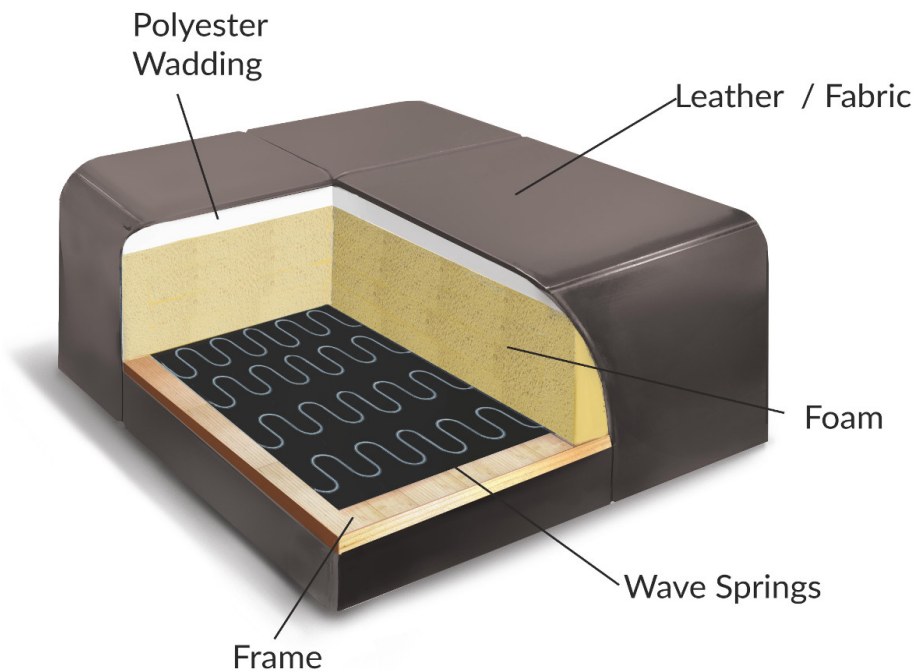

vero
APPARTAMENTI

Ibisco
X053

ADDITIONAL INFORMATION

1. Foam density in seat: HR3020 + HR4030
2. Foam density in back: T24060
3. Metal feet
4. Model with electric recliner
5. Model has adjustable backrests and armrests

vero
APPARTAMENTI

Ibisco
X053

Leather

Fabric

DIMENSIONS: WIDTH/DEPTH/HEIGHT

1N2
89-109 / 56-65-103 / h 44-83-96
(incl. feet 6 cm)

3RG2
216-236 / 56-65-75-103-113-182 / h 44-83-96
(incl. feet 6 cm)

1N2
89-109 / 56-65-103 / h 44-83-96
(incl. feet 6 cm)