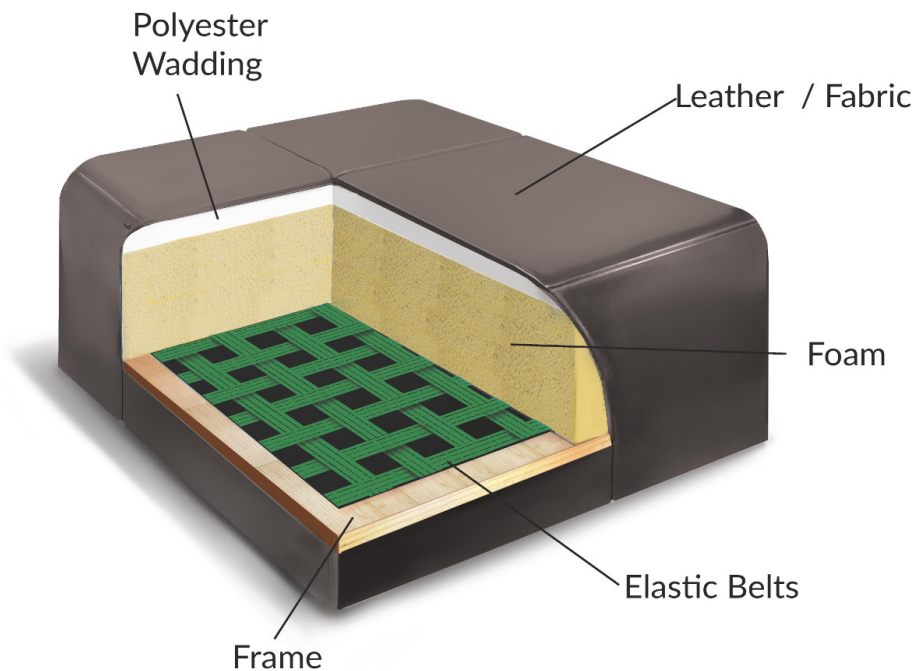

**KLER**

Habanera  
W136

ADDITIONAL INFORMATION

**KLER**

**Habanera  
W I 36**

- 1. Metal (stainless steel) feet
- 2. Model has adjustable headrest
- 3. Possibility to produce multicolour furniture according to coloristic zones
- 4. Recommended lumbar pillow: Z132

Leather

Fabric

DIMENSIONS: WIDTH/DEPTH/HEIGHT

**1N2**

70 / 96 / h 42-82-102

**TW136**

71 / 71 / h 39

DIMENSIONS MAY DIFFER FROM THE REAL ONES (ALLOWANCE +/- 4 cm)