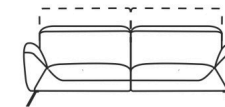

KLER

Fraza
W225

ADDITIONAL INFORMATION

KLER

**Fraza
W225**

1. Seat foam density: HR3020/HR4030.
2. Metal feet skids (powder-coated). Standard - black; optional op. 156 (5 colours: white, grey, gold, brown, light gray).
3. Multi-coloured furniture possible according to colour zones.
4. Electrically extendable seat in the two- and three-seater sofa. Optional battery.
5. Manually adjustable headrest in all modules.

DIMENSIONS: WIDTH/DEPTH/HEIGHT

3NW2
160-217 / 55-74-100-119 / h 44-80-97
incl. feet 15 cm

2NW2
140-199 / 55-74-100-119 / h 44-80-97
incl. feet 15 cm

3NW2
160-217 / 55-74-100-119 / h 44-80-97
incl. feet 15 cm

1,5NWL **1,5NWP**
80-97-108 / 117-159 / h 44-80-97
incl. feet 15 cm

1,5NTL **1,5NTP**
134 / 55-100 / h 44-80-97
incl. feet 15 cm

X90K
69-112 / 69-112 / h 44-80-97
incl. feet 15 cm

3NWL-1,5NWP
297 / 159 / h 44-80-97
incl. feet 15 cm