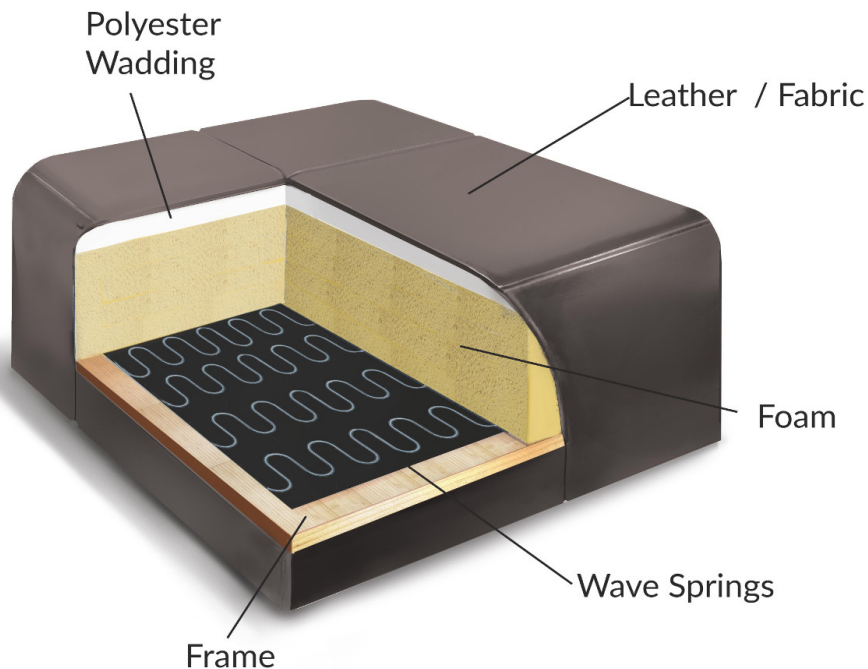

KLER

Fraza
W225

ADDITIONAL INFORMATION

KLER

**Fraza
W225**

1. Seat foam density: HR3020/HR4030.
2. Metal feet skids (powder-coated). Standard - black; optional op. 156 (5 colours: white, grey, gold, brown, light gray).
3. Multi-coloured furniture possible according to colour zones.
4. Electrically extendable seat in the two- and three-seater sofa. Optional battery.
5. Manually adjustable headrest in all modules.

1,5NWL **1,5NWP**
80-97-108 / 117-159 / h 44-80-97
incl. feet 15 cm

1,5NTL **1,5NTP**
134 / 55-100 / h 44-80-97
incl. feet 15 cm

X90K
69-112 / 69-112 / h 44-80-97
incl. feet 15 cm

3NWL-1,5NWP
297 / 159 / h 44-80-97
incl. feet 15 cm

3NWL-X90K-1,5NWP
301 / 246 / h 44-80-97
incl. feet 15 cm

Mix

Leather

Fabric

DIMENSIONS MAY DIFFER FROM THE REAL ONES (ALLOWANCE +/- 4 cm)