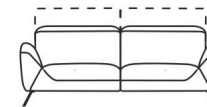

KLER

Fraza
W225

ADDITIONAL INFORMATION

KLER

**Fraza
W225**

1. Seat foam density: HR3020/HR4030.
2. Metal feet skids (powder-coated). Standard - black; optional op. 156 (5 colours: white, grey, gold, brown, light gray).
3. Multi-coloured furniture possible according to colour zones.
4. Electrically extendable seat in the two- and three-seater sofa. Optional battery.
5. Manually adjustable headrest in all modules.

DIMENSIONS: WIDTH/DEPTH/HEIGHT

3NW2
160-217 / 55-74-100-119 / h 44-80-97
incl. feet 15 cm

2NW2
140-199 / 55-74-100-119 / h 44-80-97
incl. feet 15 cm

3NW2
160-217 / 55-74-100-119 / h 44-80-97
incl. feet 15 cm

2NW2
140-199 / 55-74-100-119 / h 44-80-97
incl. feet 15 cm

3NW2
160-217 / 55-74-100-119 / h 44-80-97
incl. feet 15 cm

2NWL **2NWP**
140-169 / 55-74-100-119 / h 44-80-97
incl. feet 15 cm

3NWL **3NWP**
160-189 / 55-74-100-119 / h 44-80-97
incl. feet 15 cm

1,5NWL **1,5NWP**
80-97-108 / 117-159 / h 44-80-97
incl. feet 15 cm

1,5NTL **1,5NTP**
134 / 55-100 / h 44-80-97
incl. feet 15 cm

X90K
69-112 / 69-112 / h 44-80-97
incl. feet 15 cm

3NWL-1,5NWP
297 / 159 / h 44-80-97
incl. feet 15 cm