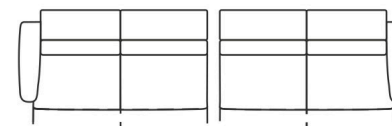

KLER

Fraza
W225

ADDITIONAL INFORMATION

KLER

**Fraza
W225**

1. Seat foam density: HR3020/HR4030.
2. Metal feet skids (powder-coated). Standard - black; optional op. 156 (5 colours: white, grey, gold, brown, light gray).
3. Multi-coloured furniture possible according to colour zones.
4. Electrically extendable seat in the two- and three-seater sofa. Optional battery.
5. Manually adjustable headrest in all modules.

DIMENSIONS: WIDTH/DEPTH/HEIGHT

3NW2
160-217 / 55-74-100-119 / h 44-80-97
incl. feet 15 cm

2NW2
140-199 / 55-74-100-119 / h 44-80-97
incl. feet 15 cm

3NW2
160-217 / 55-74-100-119 / h 44-80-97
incl. feet 15 cm

2NW2
140-199 / 55-74-100-119 / h 44-80-97
incl. feet 15 cm

3NW2
160-217 / 55-74-100-119 / h 44-80-97
incl. feet 15 cm

2NWL **2NWP**
140-169 / 55-74-100-119 / h 44-80-97
incl. feet 15 cm

3NWL **3NWP**
160-189 / 55-74-100-119 / h 44-80-97
incl. feet 15 cm

1,5NWL **1,5NWP**
80-97-108 / 117-159 / h 44-80-97
incl. feet 15 cm

1,5NTL **1,5NTP**
134 / 55-100 / h 44-80-97
incl. feet 15 cm

X90K
69-112 / 69-112 / h 44-80-97
incl. feet 15 cm

3NWL-1,5NWP
297 / 159 / h 44-80-97
incl. feet 15 cm