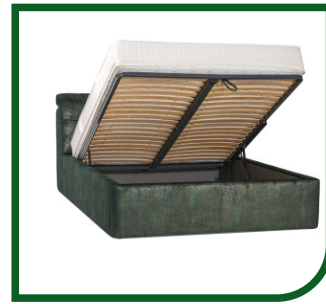

vero  
APPARTAMENTI

Fiore type 06  
L23V

ADDITIONAL INFORMATION

vero  
APPARTAMENTI

Fiore type 06  
L23V

1. Model with built in storage and lift spring.
2. Model has adjustable headrest.
3. Built in locker/box: two places for cups, inductive phone charger, 230V power socket, two USB ports, LED lamp

Leather

Fabric

DIMENSIONS: WIDTH/DEPTH/HEIGHT

S160BS / S180BS

S160BS

178 / 256 / h 42-103-118

S180BS

198 / 256 / h 42-103-118