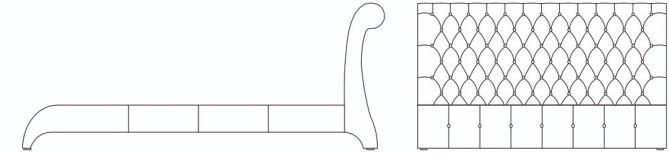

KLER

Euridice
JL06

ADDITIONAL INFORMATION

- 1. Buttons can be substitute by Svarovski crystals
- 2. Model can have contrast stitchings

KLER

Euridice
JL06

Leather

Fabric

DIMENSIONS: WIDTH/DEPTH/HEIGHT

S160 / S180

S160
178 / 259 / h 105

S180
198 / 259 / h 105

DIMENSIONS MAY DIFFER FROM THE REAL ONES (ALLOWANCE +/- 4 cm)