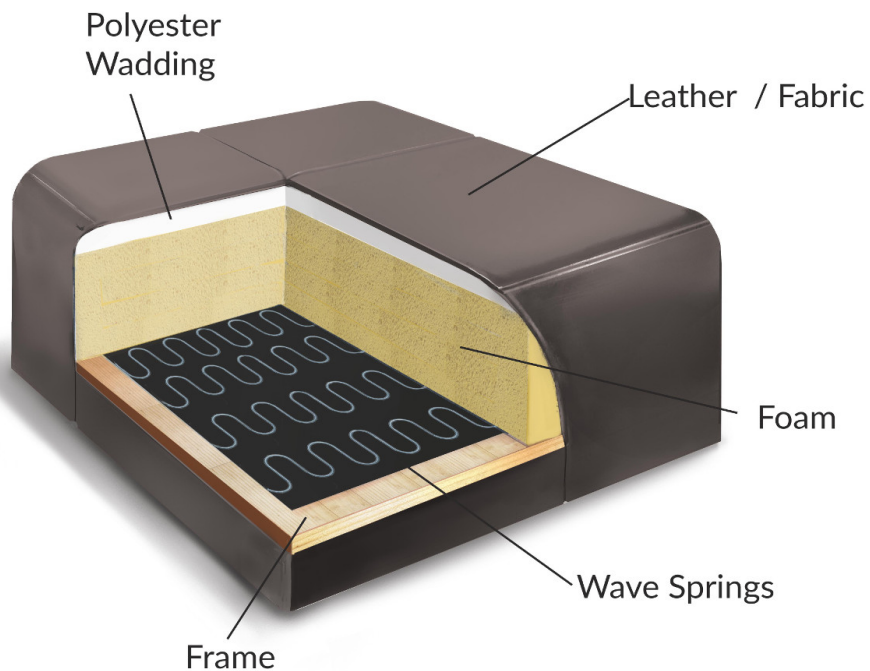

vero

Calluna
X057

ADDITIONAL INFORMATION

1. Foam density in seat: HR3020 + HR4030
2. Foam density in back: filling ala feathers
3. Standard feet: plastic sliders. The wooden beech feet (venge) as an option

vero

Calluna X057

Leather

Fabric

2RCL
165 / 56-74-109 / h 46-94
incl. feet 5 cm

DIMENSIONS: WIDTH/DEPTH/HEIGHT
2RCP
165 / 56-74-109 / h 46-94
incl. feet 5 cm

1NO
72 / 56-74-109 / h 46-94
incl. feet 5 cm

2NO
143 / 56-74-109 / h 46-94
incl. feet 5 cm

2RCL
165 / 56-74-109 / h 46-94
incl. feet 5 cm

2RCP
165 / 56-74-109 / h 46-94
incl. feet 5 cm

1SWL
95 / 56-74-109-177 / h 46-94
incl. feet 5 cm

1SWP
95 / 56-74-109-177 / h 46-94
incl. feet 5 cm

1STL
120 / 56-74-109 / h 46-94
incl. feet 5 cm