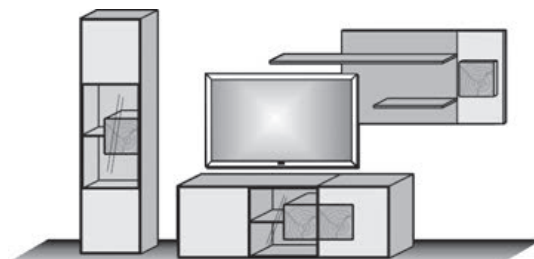

**Do you need more information, pictures, videos?
Visit our homepage: www.moebel-hartmann.com**

product information: