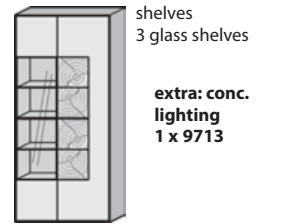

Display cabinet ri.

1 door satinised glass white with end grain timber
1 door satinised glass white/ glass door
4 wooden shelves/ 2 fixed wooden shelves