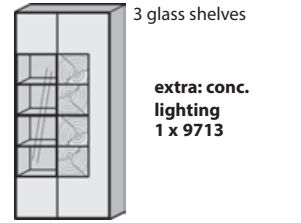

Display cabinet ri.

1 door satinised glass anthracite with end grain timber
1 door sat. glass anthr./ glass door
4 wooden shelves/ 2 fixed wooden shelves