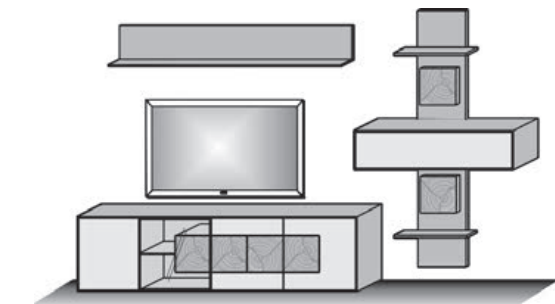

Combi no. 34 A

Application
satinised glass anthr.
Combination consisting of:

1 x 7093 1 x 1201
1 x 2201 1 x 7042

Combi no. 34 W

Application
satinised glass white
Combination consisting of:

1 x 7097 1 x 1201
1 x 2205 1 x 7046

Size W/H/D in cm **317 / 198 / 49/24** **Price €**

satinised glass anthr.	€
satinised glass white	€

Extras	Art. no.
concealed lighting	9711
shelf lighting	9823