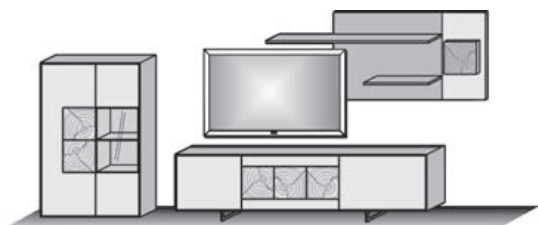

Combi no. 64 A
glass application in
satinised glass anthr.
Combination consisting of:

1 x 7093   1 x 1045
1 x 2221   1 x 5152

Combi no. 64 W
glass application in
satinised glass white
Combination consisting of:

1 x 7097   1 x 1045
1 x 2225   1 x 5156

Size W/H/D in cm	365 / 177 / 49/24	Price €
satinised glass anthr.	€	
satinised glass white	€	

Extras	Art. no.	
concealed lighting	9711	
panel lighting	9621	
shelf lighting	9823	

Combi no. 66 A
glass application in
satinised glass anthr.
Combination consisting of:

1 x 0051   1 x 3171
1 x 5152

Combi no. 66 W
glass application in
satinised glass white
Combination consisting of:

1 x 0055   1 x 3175
1 x 5156

Size W/H/D in cm	326 / 196 / 49/24	Price €
satinised glass anthr.	€	
satinised glass white	€	

Extras	Art. no.	
conc. lighting (2x)	9611	à
panel lighting	9621	
shelf lighting	9823