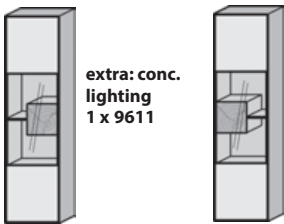

3 glass shelves  
extra: conc. lighting  
1 x 9713

Size in cm W 88,5 H 196 D 39

Art. no. 0093 A ri.

Price €

Application satinised glass white

W

Cabinet le./ ri.

2 doors satinised glass white  
1 glass door with end grain timber  
1 storage space  
2 wooden /2 fixed wooden shelves  
1 glass shelf