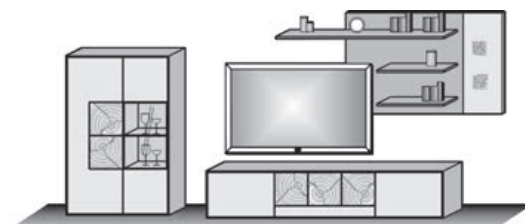

Combi no. 24 W

Application
satinised glass white
Combination consisting of:

1 x 7097 1 x 5186
1 x 2205

Size W/H/D in cm	341 / 176 / 49/24	Price €
satinised glass anthr.	€	
satinised glass white	€	

Extras	Art. no.	
concealed lighting	9711	
panel lighting	9812	
shelf lighting	9824