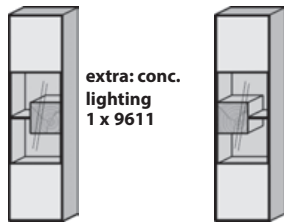

Cabinet le./ ri.

2 doors satinised glass anthracite
1 glass door with end grain timber
1 storage space
2 wooden /2 fixed wooden shelves
1 glass shelf