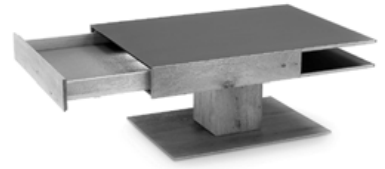

kind of wood	article no.	Size in cm	Price €
oak heartw.Umato Application satinised glass anthracite	7170-0446	L 105 W 75 H 46	
oak heartw.Umato Application satinised glass white	7170-0447	L 105 W 75 H 46