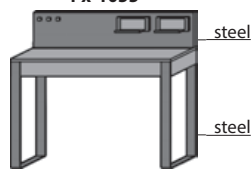

extra: pen and paper tray  
1 x 1055

Size in cm W 120 H 101 D 55

Art. no. 4121

healthy seating

Price €

<b>Application</b> satinized glass anthracite/  <b>A</b>	<b>Display cabinet le.</b> 1 door satinised glass anthracite with end grain timber 1 door sat. glass <b>anthr./</b> glass door 4 wooden shelves 1 wooden shelf 1 glass shelf	<b>Display cabinet ri.</b> 1 door satinised glass anthracite with end grain timber 1 door sat. glass <b>anthr./</b> glass door 4 wooden shelves 1 wooden shelf 1 glass shelf	<b>Highboard</b> 2 doors satinised glass anthracite 1 door satinised glass anthracite with end grain timber 1 drawer satinised glass anthracite 5 wooden shelves 1 wooden shelf 2 glass shelves	<b>Highboard</b> 2 doors satinised glass anthracite/ glass door 1 door satinised glass anthracite with end grain timber 1 drawer satinised glass anthracite 5 wooden shelves 1 wooden shelf 2 glass shelves
				
	<b>extra: conc. lighting</b> 1 x 9711	<b>extra: conc. lighting</b> 1 x 9711		<b>extra: conc. lighting</b> 1 x 9712
	<b>Size in cm</b> W 88,5 H 138 D 39	<b>Size in cm</b> W 88,5 H 138 D 39	<b>Size in cm</b> W 136,5 H 138 D 39	<b>Size in cm</b> W 136,5 H 138 D 39
<b>Art. no.</b> <b>7093 A le.</b>	<b>Art. no.</b> <b>7094 A ri.</b>	<b>Art. no.</b> <b>7133 A</b>	<b>Art. no.</b> <b>7134 A</b>	
<b>Price €</b>				