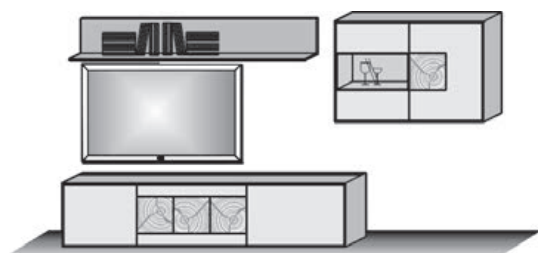

1 x 2221 1 x 4112  
1 x 1181

**Combi no. 22 W**

Application  
satinised glass white  
Combination consisting of:

1 x 2225 1 x 4116  
1 x 1181

Size W/H/D in cm	316 / 180 / 49/20	Price €
satinised glass anthr.	€	
satinised glass white	€	