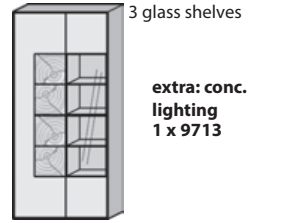

Display cabinet le.

1 door satinised glass anthracite with end grain timber
1 door sat. glass anthr./ glass door
4 wooden shelves/ 2 fixed wooden shelves