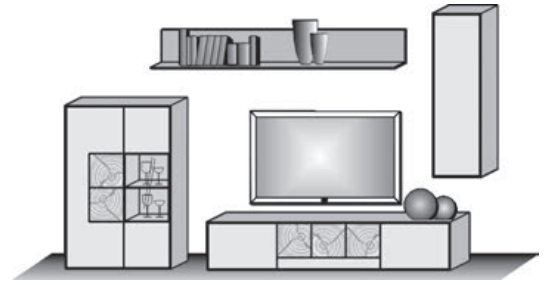

Combi no. 34 A

Application
satinised glass anthr.
Combination consisting of:

1 x 7093 1 x 1201
1 x 2201 1 x 7042

Combi no. 34 W

Application
satinised glass white
Combination consisting of:

1 x 7097 1 x 1201
1 x 2205 1 x 7046

Size W/H/D in cm **317 / 198 / 49/24** **Price €**

satinised glass anthr.	€
satinised glass white	€

Extras	Art. no.
concealed lighting	9711
shelf lighting	9823