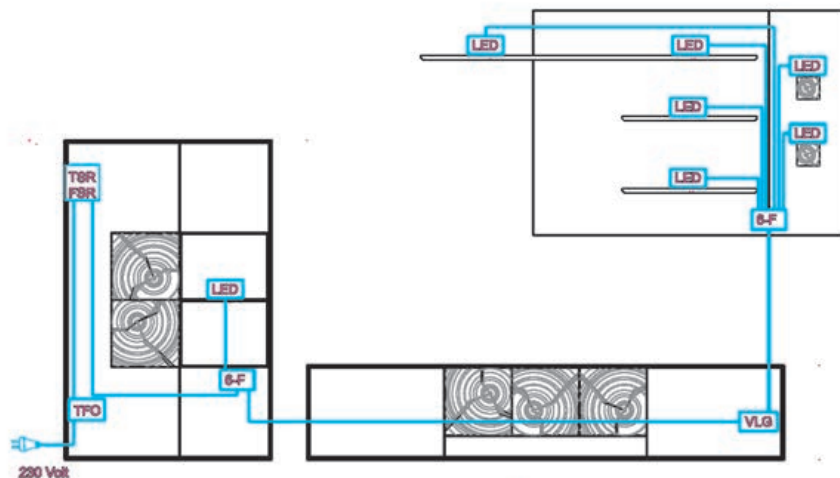

Standard-Verkabelungsschema

Beispiel Vorschlagskombination V24

Weitere Verkabelungspläne finden Sie in der Montageanweisung

Assembly manual:

LED	LED-Stripe / Spot	TPO	Trafo mit Zuleitung	TBR	Touhschalter
6-F	6-Fach Stecker	VLG	Verlängerungskabel	oder	FBR
					Funkschalter (optional)

Sonderfall

A: Stromzuleitung unter Putz; Trafo muss bauseits an 230V angeschlossen werden

B: Stromleitung unter Putz per Wandschalter bauseitig geschaltet; Trafo muss bauseits an 230V angeschlossen werden. Touch- oder Funkschalter können entfallen