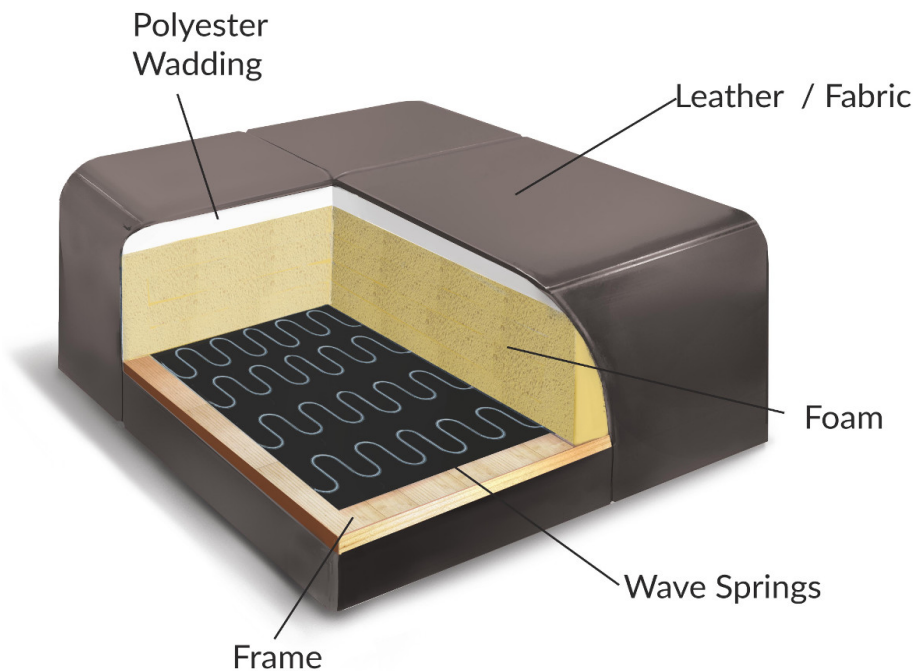

vero

Bellis
€127

ADDITIONAL INFORMATION

vero

Bellis
€127

1. Foam density in seat: HR3020 + HR4030
2. Foam density in back: VP2520
3. Metal (powder painting) feet. Standard - black
4. Metal feet as an option (op. 156) can be painted with powder paint (colours: white, gray, gold, brown, light gray)
5. Electrically adjustable seats (battery as an option)
6. Movable armrests extend the sofa and create a comfortable place for the head (NOTE! Armrests in this position are not treated as an additional seating place)
7. Extending the seat, lengthening the sofa by turning the armrests accordingly and removing the backrest cushions creates space for occasional sleeping

Leather

Fabric

DIMENSIONS: WIDTH/DEPTH/HEIGHT

3NW2

146-206-251 / 46-70-96-100-120 / h 46-71-84
incl. feet 19 cm

3NW2

146-206-251 / 46-70-96-100-120 / h 46-71-84
incl. feet 19 cm

3NW2