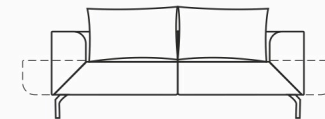

vero

Bellis
€127

ADDITIONAL INFORMATION

vero

Bellis
€127

1. Foam density in seat: HR3020 + HR4030
2. Foam density in back: VP2520
3. Metal (powder painting) feet. Standard - black
4. Metal feet as an option (op. 156) can be painted with powder paint (colours: white, gray, gold, brown, light gray)
5. Electrically adjustable seats (battery as an option)
6. Movable armrests extend the sofa and create a comfortable place for the head (NOTE! Armrests in this position are not treated as an additional seating place)
7. Extending the seat, lengthening the sofa by turning the armrests accordingly and removing the backrest cushions creates space for occasional sleeping

Leather

Fabric

DIMENSIONS: WIDTH/DEPTH/HEIGHT

3NW2

146-206-251 / 46-70-96-100-120 / h 46-71-84
incl. feet 19 cm

3NW2

146-206-251 / 46-70-96-100-120 / h 46-71-84
incl. feet 19 cm

3NW2

146-206-251 / 46-70-96-100-120 / h 46-71-84
incl. feet 19 cm

3NWL

3NWP

146-177-200 / 46-70-96-100-120 / h 46-71-84
incl. feet 19 cm

1,5NWL

1,5NWP

73-102 / 66-110-134-166 / h 46-71-84
incl. feet 19 cm

TE127

74 / 57 / h 46
incl. feet 19 cm

1,5NWL-3NWP

279-301 / 166 / h 46-71-84
incl. feet 19 cm

DIMENSIONS MAY DIFFER FROM THE REAL ONES (ALLOWANCE +/- 4 cm)