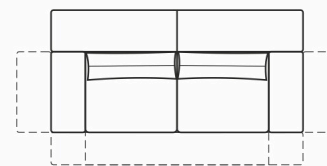

vero

Bellis
€127

ADDITIONAL INFORMATION

vero

Bellis
€127

1. Foam density in seat: HR3020 + HR4030
2. Foam density in back: VP2520
3. Metal (powder painting) feet. Standard - black
4. Metal feet as an option (op. 156) can be painted with powder paint (colours: white, gray, gold, brown, light gray)
5. Electrically adjustable seats (battery as an option)
6. Movable armrests extend the sofa and create a comfortable place for the head (NOTE! Armrests in this position are not treated as an additional seating place)
7. Extending the seat, lengthening the sofa by turning the armrests accordingly and removing the backrest cushions creates space for occasional sleeping

Leather

Fabric

DIMENSIONS: WIDTH/DEPTH/HEIGHT

3NW2

146-206-251 / 46-70-96-100-120 / h 46-71-84
incl. feet 19 cm

3NW2

146-206-251 / 46-70-96-100-120 / h 46-71-84
incl. feet 19 cm

3NW2

146-206-251 / 46-70-96-100-120 / h 46-71-84
incl. feet 19 cm

3NWL

3NWP

146-177-200 / 46-70-96-100-120 / h 46-71-84
incl. feet 19 cm

1,5NWL

1,5NWP

73-102 / 66-110-134-166 / h 46-71-84
incl. feet 19 cm

TE127

74 / 57 / h 46
incl. feet 19 cm

1,5NWL-3NWP

279-301 / 166 / h 46-71-84
incl. feet 19 cm

DIMENSIONS MAY DIFFER FROM THE REAL ONES (ALLOWANCE +/- 4 cm)