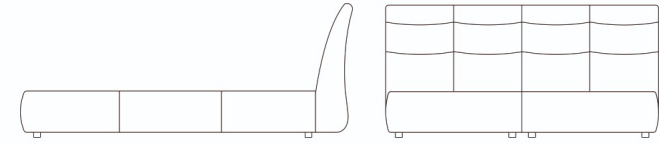

KLER

Belcanto
L050

ADDITIONAL INFORMATION

KLER

**Belcanto
L050**

1. Back of headboard covered with technical fabric. As an option: back covered with leather or fabric
2. Frames in beds with storage: metall+wood with gas springs
3. Model can have contrast stitchings

Leather

Fabric

DIMENSIONS: WIDTH/DEPTH/HEIGHT

**S160 / S180
S160S / S180S**

S160
174 / 233 / h 94

S160S
177 / 233 / h 94

S180
194 / 233 / h 94

S180S
197 / 233 / h 94

DIMENSIONS MAY DIFFER FROM THE REAL ONES (ALLOWANCE +/- 4 cm)