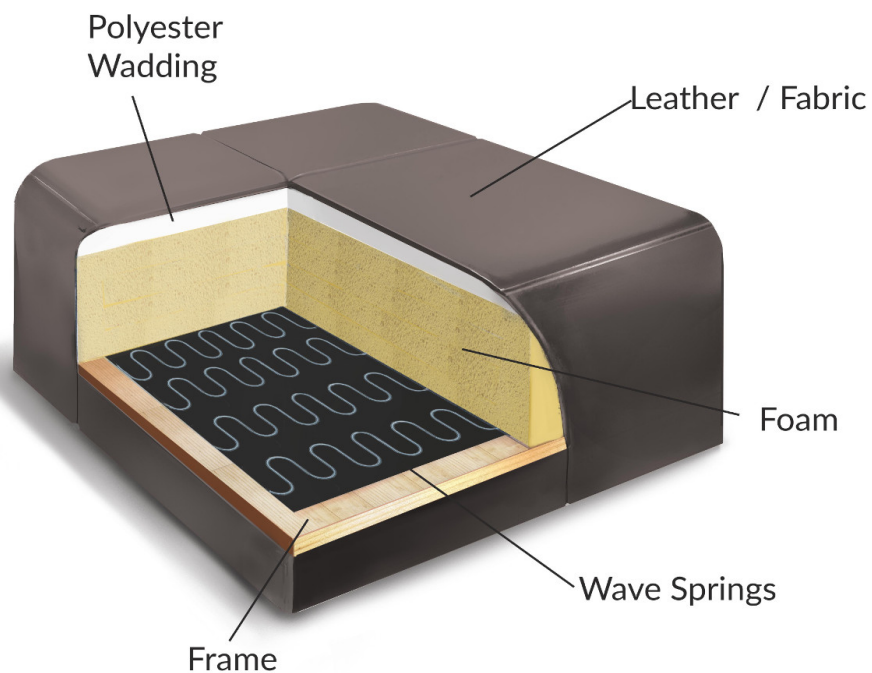

vero
APPARTAMENTI

Astro
EC80

ADDITIONAL INFORMATION

1. Foam density in seat: HR3020 + HR4030
2. Foam density in back: T2015
3. Metal (stainless steel) feet
4. Base (insert) under the seat can be made of oak wood or be upholstered in fabric or leather
5. Model has adjustable headrests

Astro EC80

Leather

Fabric

DIMENSIONS: WIDTH/DEPTH/HEIGHT

3N2

210 / 57-102 / h 44-77-99
(incl. feet 15 cm)

3N2

210 / 57-102 / h 44-77-99
(incl. feet 15 cm)