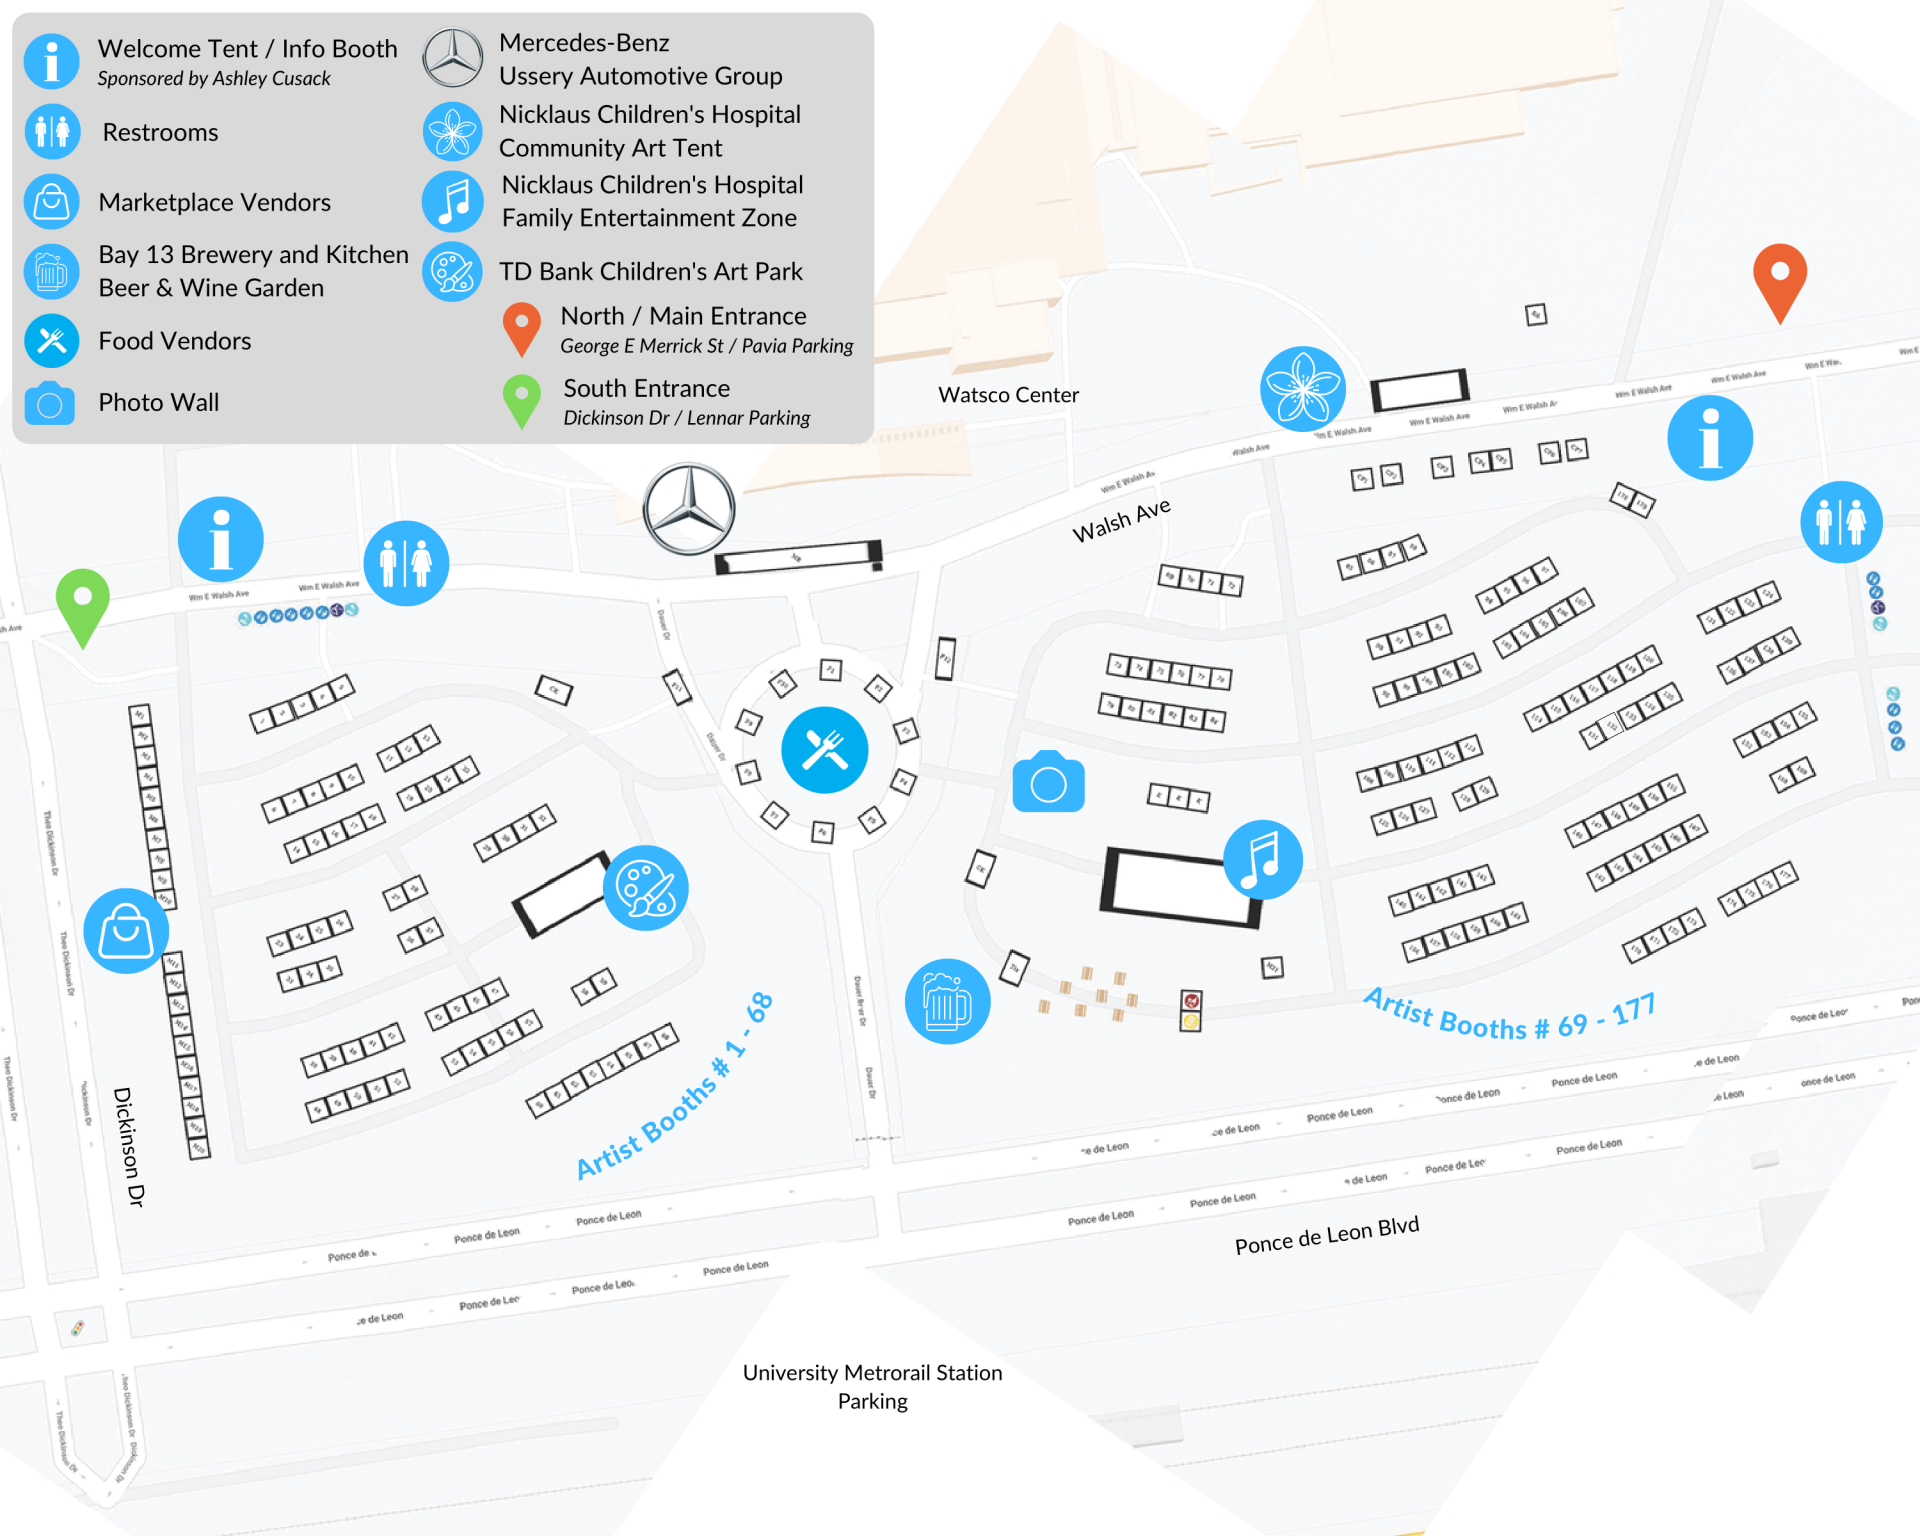

-  Welcome Tent / Info Booth  
*Sponsored by Ashley Cusack*
-  Mercedes-Benz  
Ussery Automotive Group
-  Restrooms
-  Nicklaus Children's Hospital  
Community Art Tent
-  Marketplace Vendors
-  Nicklaus Children's Hospital  
Family Entertainment Zone
-  Bay 13 Brewery and Kitchen  
Beer & Wine Garden
-  TD Bank Children's Art Park
-  Food Vendors
-  North / Main Entrance  
*George E Merrick St / Pavia Parking*
-  Photo Wall
-  South Entrance  
*Dickinson Dr / Lennar Parking*

University Metrorail Station  
Parking