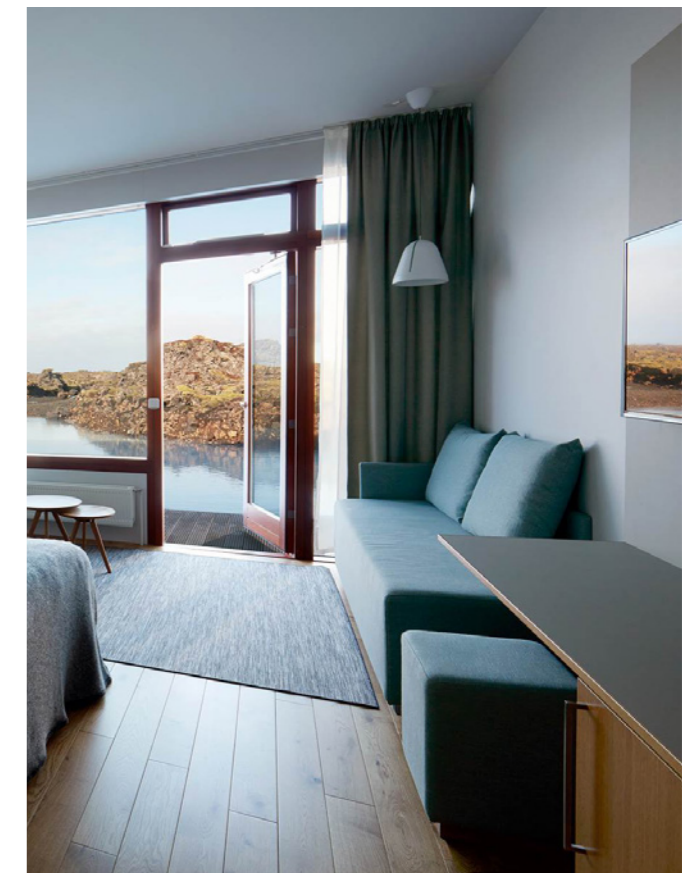

Pendant lights »Tilt« & »Tilt S«
(customized version)

Geothermal Spa
Grindavik, Iceland

Blue Lagoon Geothermal Spa, Grindavik, Iceland