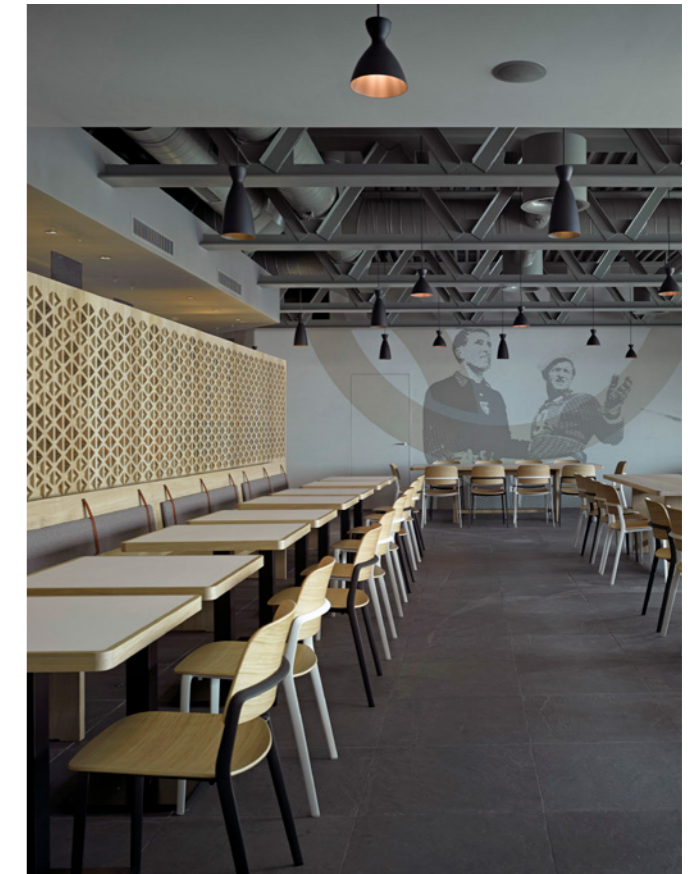

Edy's Restaurant, Corviglia, St. Moritz, Switzerland
Interior design: Nader Interior
Images: Martin Guggisberg

Pendant light »Tilt Globe«
Floor lamp »Tilt Globe Floor«

Library and Academy for Performing Arts
Aalst, Belgium