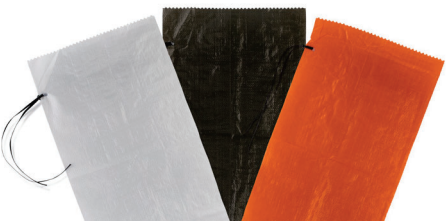

WOVEN POLYPROPYLENE BAGS AVAILABLE FOR IMMEDIATE SHIPMENT

CIRCULAR WOVEN POLYPROPYLENE BAGS (10X10 WEAVE; 800D/850D)

Size (in.)	Size (in.)	Size (in.)
14x21	20x31	23x40
15x24	20x32	24x40
15x27	20x36	25x40
17x27	21x36	26x40
18x30	22x29	27x40
18x32	22x36	28x40
18.5x35	23x36	29x40
19x30	24x36	30x40
19x30 UV	20x40	30x45
19x32	21x40	38x70
19x36	22x40	40x54

LAMINATED WOVEN POLYPROPYLENE BAGS

Size (in.)	Size (in.)
19x30	22x36
20x32	40x54

WOVEN POLYPROPYLENE SAND BAGS 10X10; HIGH UV W/ TIE

Item #	Color	Construction
SB-1139TUBE	White	11X39 (900 D); HEAT CUT w/ PE LINER
SAN03-1424	White	14x24 (800D) - NO TIES; HEMMED
SB-1426GRN *	Green	14X26 (850D); HEAT CUT
SB-1426ORG *	Orange	14X26 (850D); HEAT CUT
SB-1426WHT-700D *	White	14X26 (700D); HEAT CUT
SB-1426WHT-800D *	White	14X26 (800D); HEAT CUT
SB-1426WHT-800/HT	White	14X26 (800D); HEMMED
SB-1426HEAVYORG	Orange	14X26 HVY DTY (1450D); HEMMED
SB-1426HEAVYBLK	Black	14X26 HVY DTY (1450D); HEMMED
SAN03-1526BLK	Black	15X26 (1350D) - NO TIES; HEMMED
SB-1527GRN	Green	15X27 (850D); HEAT CUT
SB-1527WHT	White	15X27 (850D); HEAT CUT
SB-1727WHT	White	17X27 (850D); HEMMED
SB-1830ORG	Orange	18X30 (850D); HEMMED
SB-1830WHT	White	18X30 (850D); HEMMED

WOVEN POLYPROPYLENE PAPER LAMINATED BAGS

Size (in.)	Color	Construction
15+3 1/2 x 32	Brown Kraft	EZ-Open Top; Thumb Notch
15+3 1/2 x 32	White	EZ-Open Top; Thumb Notch
15+3 1/2 x 35	Brown Kraft	EZ-Open Top; Thumb Notch
15+3 1/2 x 35	White	EZ-Open Top; Thumb Notch
16+4 x 36	Brown Kraft	EZ-Open Top; Thumb Notch
16+4 x 36	White	EZ-Open Top; Thumb Notch

Ask us about our custom order reusable / recyclable shopping bags!

- ✓ Available in both woven and non-woven polypropylene fabric
- ✓ BOPP and Silk Screen Printing available
- ✓ Minimum Orders 10,000 - 20,000 depending on specifications