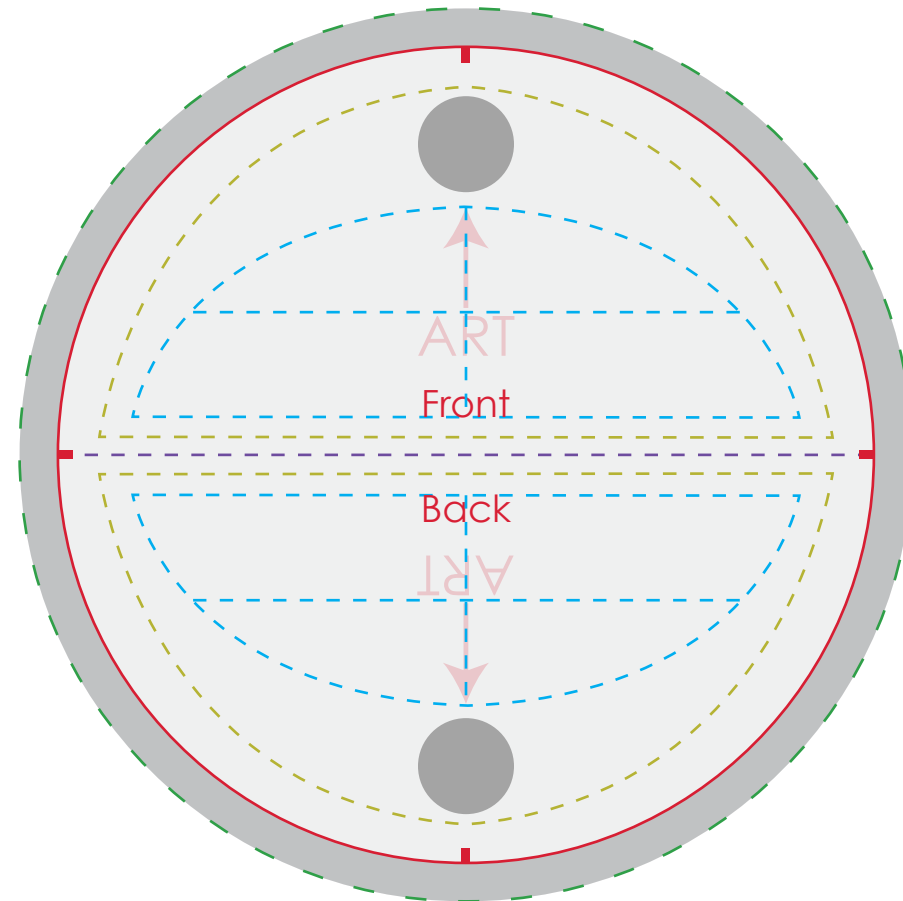

1417-VL - Tech Taco Large

- imprint area for screen print
- Seam /Bias Path / folding material
- "safe line" for any text or important graphic (4cp)
- cut line
- bleed line for 4cp backgrounds
- Gusset/Interior Panels
- not suitable for text or logos.