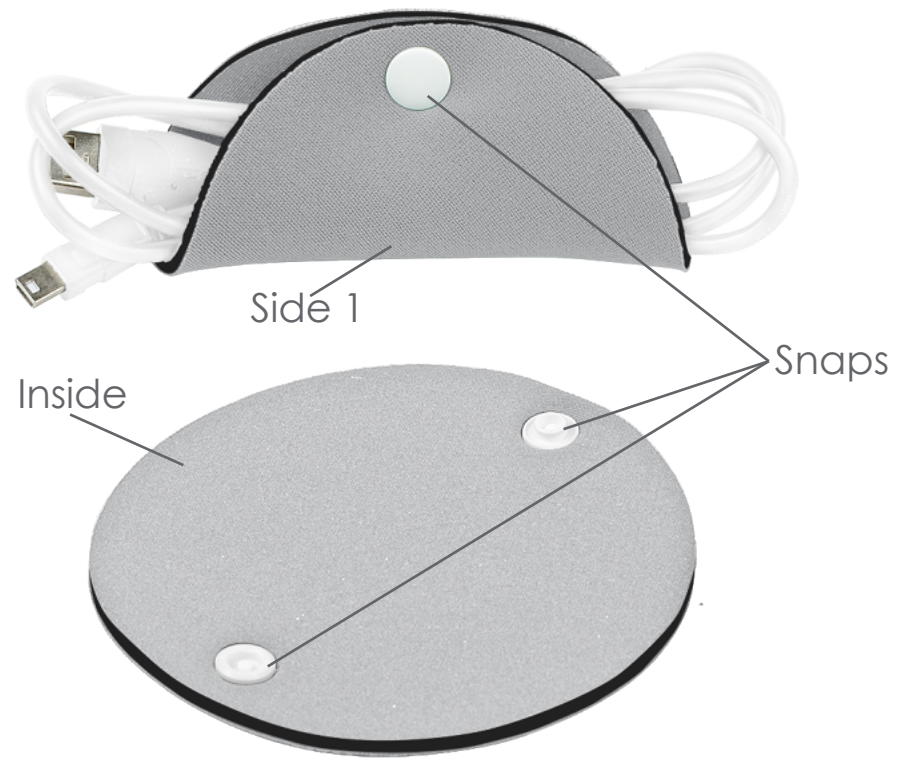

1417-VL - Tech Taco Large

- imprint area for screen print
- Seam /Bias Path / folding material
- "safe line" for any text or important graphic (4cp)
- cut line
- bleed line for 4cp backgrounds
- Gusset/Interior Panels
- not suitable for text or logos.