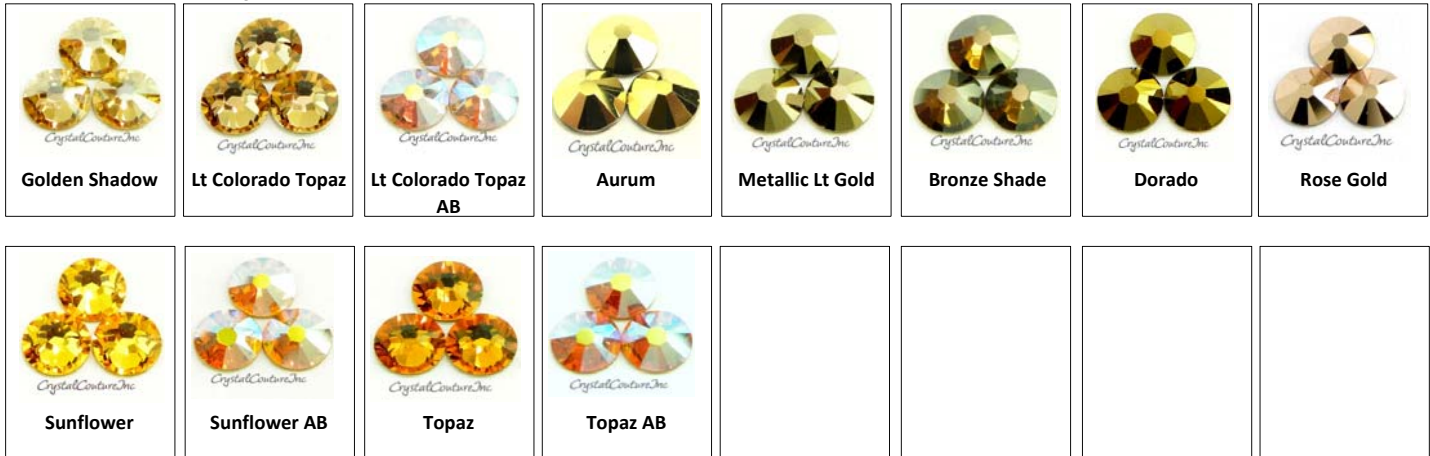

SWAROVSKI ELEMENTS - Family Color

White/Silver Color Family

White/Ivory Color Family

Yellow Color Family

Gold Color Family

Orange Color Family

SWAROVSKI ELEMENTS - Family Color

Red Color Family

Pink Color Family

Purple Color Family

SWAROVSKI ELEMENTS - Family Color

Blue/Green Color Family

Blue Color Family

Green Color Family

SWAROVSKI ELEMENTS - Family Color

Fern Green	Fern Green AB	Emerald	Emerald AB	Dark Moss Green	Olivine	Olivine AB	Jet AB
 <i>CrystalCouture, Inc.</i> Khaki							

Brown Color Family

 <i>CrystalCouture, Inc.</i> Greige	 <i>CrystalCouture, Inc.</i> Bronze Shade	 <i>CrystalCouture, Inc.</i> Dorado	 <i>CrystalCouture, Inc.</i> Smoked Topaz	 <i>CrystalCouture, Inc.</i> Smoked Topaz AB	 <i>CrystalCouture, Inc.</i> Mocca	 <i>CrystalCouture, Inc.</i> Jet Nut	 <i>CrystalCouture, Inc.</i> Burgundy
 <i>CrystalCouture, Inc.</i> Red Magma	 <i>CrystalCouture, Inc.</i> Lt Colorado Topaz	 <i>CrystalCouture, Inc.</i> Lt Colorado Topaz AB	 <i>CrystalCouture, Inc.</i> Topaz AB	 <i>CrystalCouture, Inc.</i> Copper	 <i>CrystalCouture, Inc.</i> Khaki		

Multi-Color Family

 <i>CrystalCouture, Inc.</i> Astral Pink	 <i>CrystalCouture, Inc.</i> Volcano	 <i>CrystalCouture, Inc.</i> Vitrail Light	 <i>CrystalCouture, Inc.</i> Heliotrope	 <i>CrystalCouture, Inc.</i> Bermuda Blue	 <i>CrystalCouture, Inc.</i> Meridian Blue	 <i>CrystalCouture, Inc.</i> Luminous Green	 <i>CrystalCouture, Inc.</i> Vitrail Medium
---	--	--	---	---	---	---	---