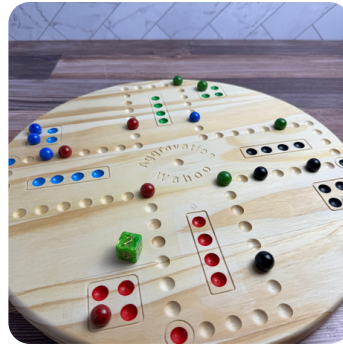

Variation and SKU
Walnut/Ruby 03p03ro-ruby
Walnut/Soap 03p03ro-sobu

\$60.00 MSRP/ea

| Min. quantity: 1 pc

LINE SHEET

NEW FOR 2024 - GAMES COLLECTION

Side one can play up to 6 players

Side two can play up to 4 players