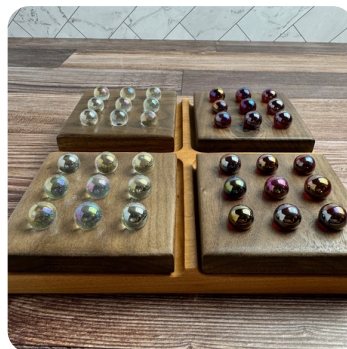

TIC TAC TWIST

Product SKU: 05p06-ttt

Tic tac toe but with a twist. Hardwood board and 4 hardwood squares. Comes with 36 marbles (18 of each color), handmade bag and instructions.

This is a unique game for 2 that is a fun, quick, strategic play!

$55.00 MSRP/ea

Min. quantity: 1 pc