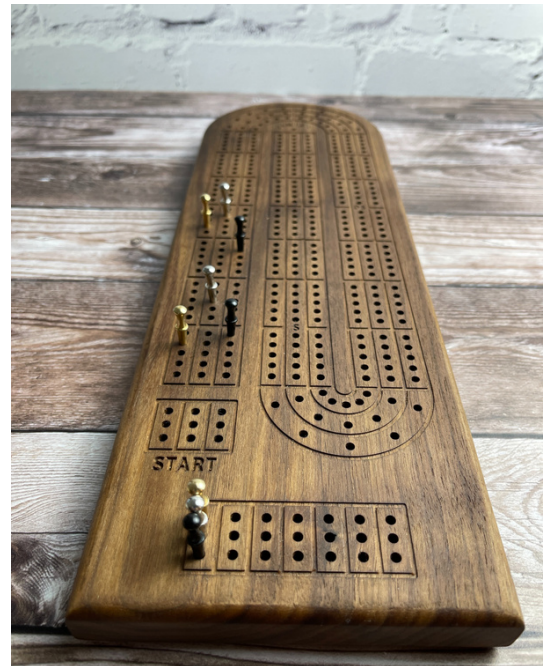

BEES BOARDS

PRICING GUIDE
SPRING-SUMMER
2024

WWW.BEESBOARDSMA.COM

Amazing craftsmanship in our cribbage board. Beautiful design and finishing. We loved the ability to customize part of the design, have ideas immediately in place, and have that work done so quickly. Pegs and a deck of cards are tucked into the underside of the board. Such a neat idea to include a deck of cards. The customization was perfect. We can't get over how fast this was completed and shipped. They were very accommodating and pleasant to deal with. We wish them the best.