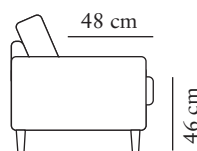

FRAME

All structural parts of the frame are made of solidwood.

SEAT CUSHION

The core consists of 35 kg (N120) highly elastic shape cut cold foam with a siliconized fiber and feather top.

The cushion is not reversible.

BACK CUSHION

The inner cover is filled with a mix of siliconized fiber and feather.

The cushion is reversible (not apply to leather).

UPHOLSTERY

This style is fixed and available with fabric and leather.

The cushion cover, in fabric, can be removed and washed according to washing and care instructions (not leather).

LEGS

No 1

COLOURS