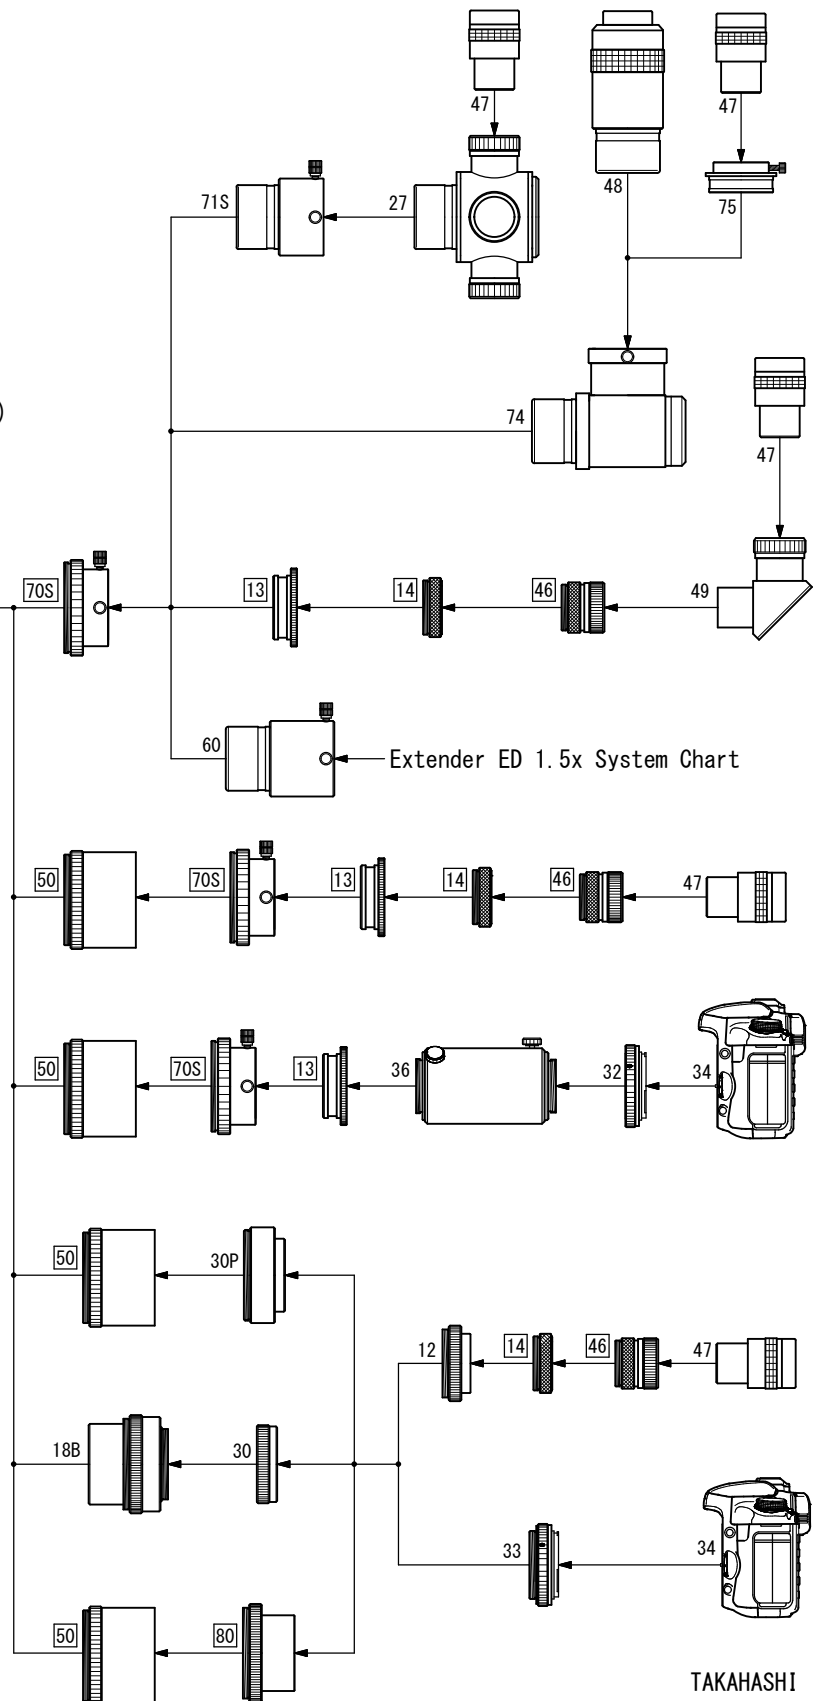

# FSQ-85EDX Photo/Visual System Chart

## ▼ Standard Accessories

- 6M. TKA23200N C. A. A M
- 10. TKP37001 Coupling (DT)
- 13. TKP00113 50.8 Sleeve
- 14. TKP00103 Coupling (S)
- 46. TKP00101 31.7 Eyepiece Adapter
- 50. TKA23250 Aux. Ring (FB) n° 50
- 70S. TKP27110S Eyepiece holder (50.8/2")
- 80. TKA37582 Flattener 1.01x

## ▼ Optional Accessories

- 12. TKP86005 Visual Adapter (CCA-250)
- 18B. TKA36580 Reducer QB 0.73x
- 27. TKA00404 4-Turret eyepiece holder
- 30. TKA35201 CA-35 (SKY90)
- 30P. TKA23201 CA-35 (TSA102)
- 32. TKA01250 T-Mount DX-S (EOS)
- TKA01254 T-Mount DX-S (Nikon)
- 33. TKA01254 T-Mount DX-WR (EOS)
- TKA01254 T-Mount DX-WR (Nikon)
- 34. DSLR Camara
- 36. TKA00210 TCA-4
- 47. 31.7 Eyepiece
- 48. 50.8 (2") Eyepiece
- 49. TKA00547 Diagonal prism 31.7MC
- 60. TKA37595 Extender ED 1.5x
- 71S. TKA00105 Extension Tube (S)
- 74. TKA00543 Diagonal Mirror (50.8/2")
- 75. TKA00111 Adapter (DM) 31.7

TAKAHASHI