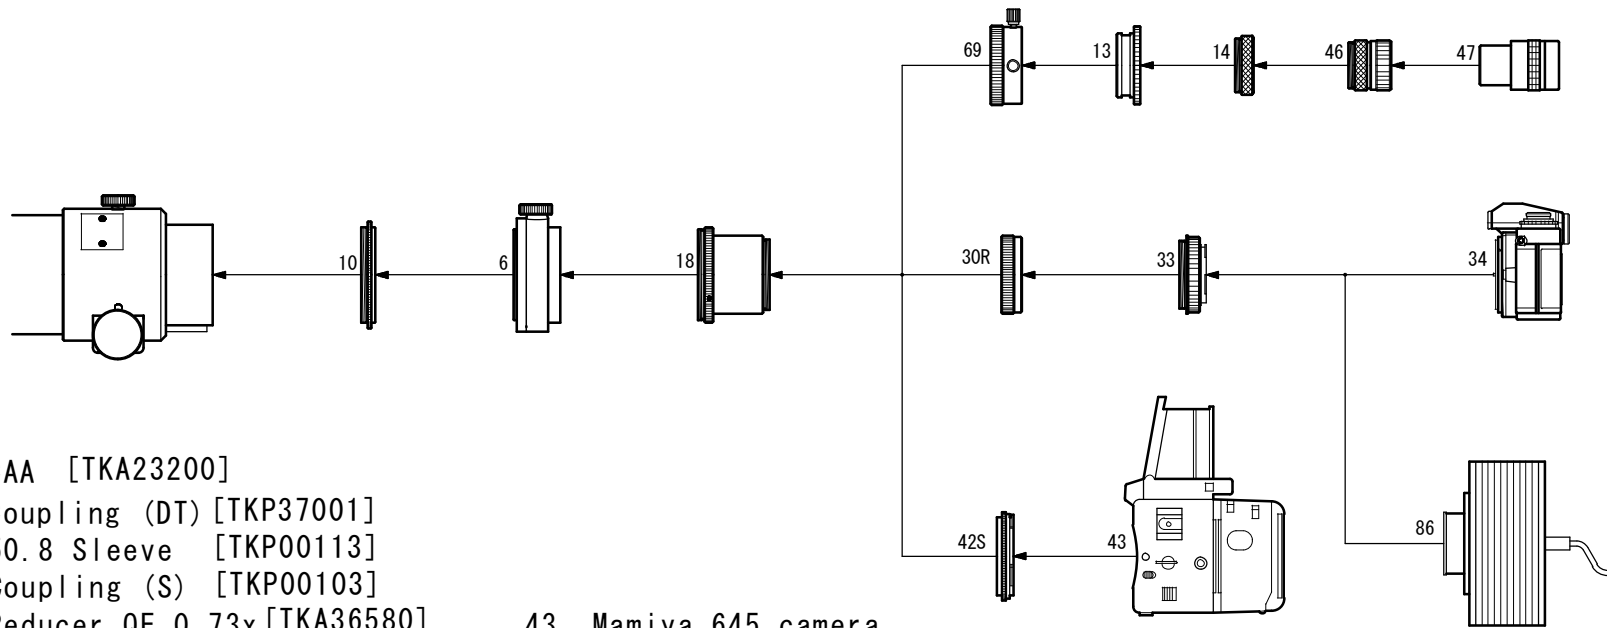

FSQ-85EDX

Reducer QE 0.73x System Chart

- 6. CAA [TKA23200]
- 10. Coupling (DT) [TKP37001]
- 13. 50.8 Sleeve [TKP00113]
- 14. Coupling (S) [TKP00103]
- 18. Reducer QE 0.73x [TKA36580]
- 30R. CA-35 (SKY90) [TKA35201]
- 33. Wide T-mount
- 34. 35mm SLR/DSLR camera
- 42S. Adapter (Mamiya 645)

- 43. Mamiya 645 camera
- 46. Ocular adapter (31.7) [TKP00101]
- 47. Ocular (31.7mm)
- 69. Ocular adapter (50.8mm) [TKP35110]
- 86. CCD camera