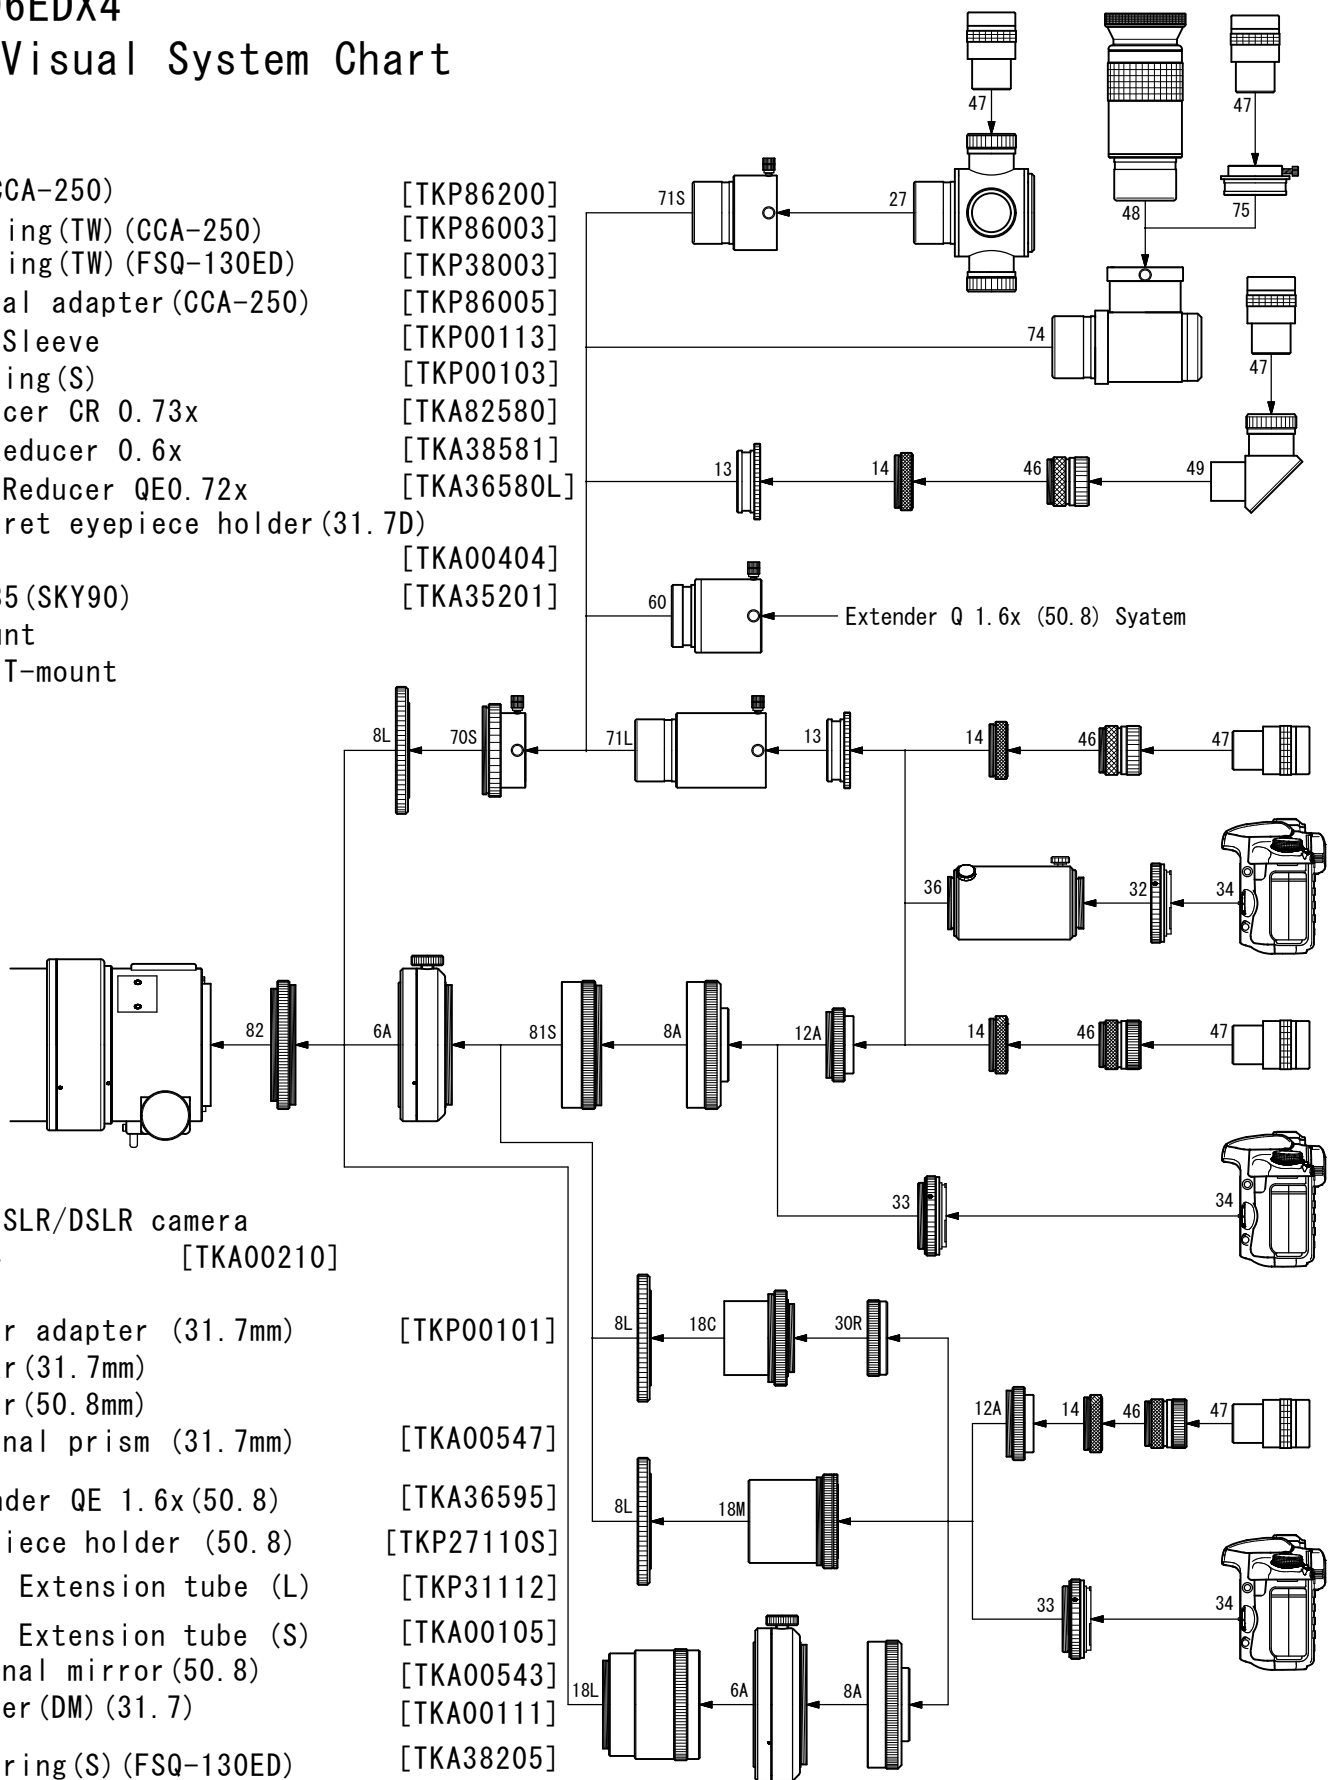

FSQ-106EDX4 Photo/Visual System Chart

- | | |
|--------------------------------------|-------------|
| 6A. CAA (CCA-250) | [TKP86200] |
| 8A. Coupling (TW) (CCA-250) | [TKP86003] |
| 8L. Coupling (TW) (FSQ-130ED) | [TKP38003] |
| 12A. Visual adapter (CCA-250) | [TKP86005] |
| 13. 50.8 Sleeve | [TKP00113] |
| 14. Coupling (S) | [TKP00103] |
| 18C. Reducer CR 0.73x | [TKA82580] |
| 18M. F3 Reducer 0.6x | [TKA38581] |
| 18L. 645 Reducer QE0.72x | [TKA36580L] |
| 27. 4-Turret eyepiece holder (31.7D) | [TKA00404] |
| | [TKA35201] |
| 30R. CA-35 (SKY90) | |
| 32. T-mount | |
| 33. Wide T-mount | |
| 34. 35mm SLR/DSLR camera | |
| 36. TCA-4 | [TKA00210] |
| 46. Ocular adapter (31.7mm) | [TKP00101] |
| 47. Ocular (31.7mm) | |
| 48. Ocular (50.8mm) | |
| 49. Diagonal prism (31.7mm) | [TKA00547] |
| 60. Extender QE 1.6x(50.8) | [TKA36595] |
| 70S. Eyepiece holder (50.8) | [TKP27110S] |
| 71L. 50.8 Extension tube (L) | [TKP31112] |
| 71S. 50.8 Extension tube (S) | [TKA00105] |
| 74. Diagonal mirror (50.8) | [TKA00543] |
| 75. Adapter (DM) (31.7) | [TKA00111] |
| 81S. Aux ring (S) (FSQ-130ED) | [TKA38205] |
| 82. 645 RD adapter | [TKA36581] |

TAKAHASHI