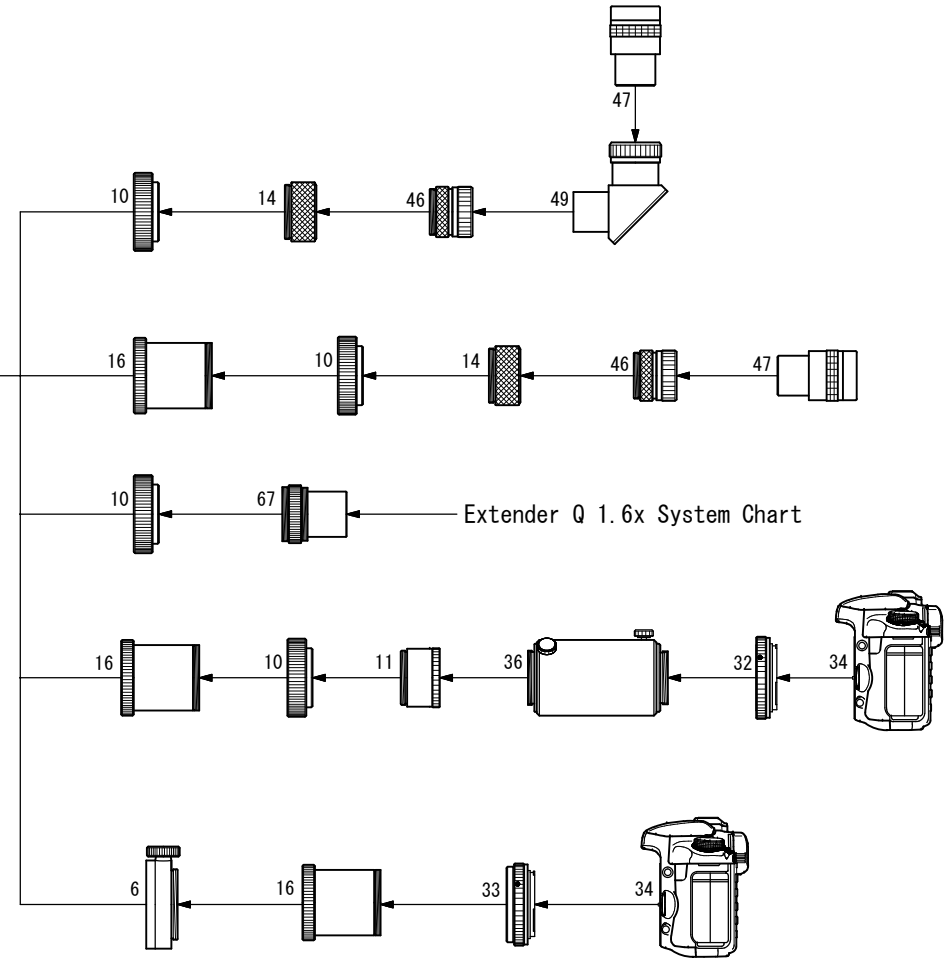

## ▼ Standard Accessories

- 10. Visual adapter (FS-60CB)[TKP20005]
- 14. Coupling (L) [TKP00104]
- 16. Aux. ring (FS-60CB) [TKP20001]
- 46. Eyepiece adapter 31.7 [TKP00101]
- 68. Extender CQ1.7x [TKA20595]
- 81. Coupling DT) (FS-60CB)[TKP20006B]

## ▼ Optional Accessories

- 1. FC-76DC Objective Unit [TKA20020]
- 6. CAA (SKY90) [TKA21200]
- 11. Extension Tube (S) [TKP00105]
- 32. Camera mount DX-S (EOS) [TKA01250]  
Camera mount DX-S (Nikon) [TKA01254]
- 33. Camera mount DX-60W (EOS) [TKA20245]  
Camera mount DX-60W (Nikon) [TKA20246]
- 34. DSLR [TKA20246]

- 36. TCA-4 [TKA00210]
- 47. Eyepiece (31.7) [TKA00547]
- 49. Diagonal prism MC (31.7) [TKA00547]
- 67. Extender Q 1.6x [TKA00595]

**TAKAHASHI**