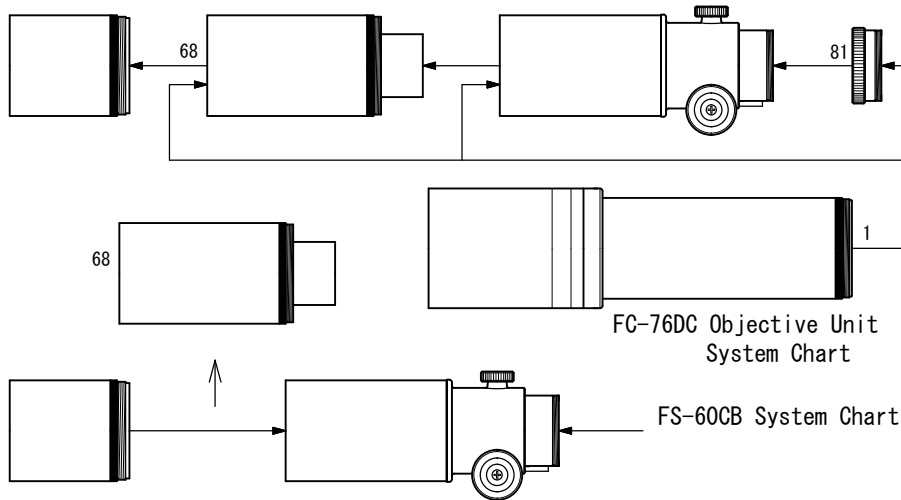

# FS-60Q Photo/Visual System Chart

## ▼ Standard Accessories

- 10. Visual adapter (FS-60CB)[TKP20005]
- 14. Coupling (L) [TKP00104]
- 16. Aux. ring (FS-60CB) [TKP20001]
- 46. Eyepiece adapter 31.7 [TKP00101]
- 68. Extender CQ1.7x [TKA20595]
- 81. Coupling DT) (FS-60CB)[TKP20006B]

- 36. TCA-4 [TKA00210]
- 47. Eyepiece (31.7) [TKA00547]
- 49. Diagonal prism MC (31.7) [TKA00547]
- 67. Extender Q 1.6x [TKA00595]

**TAKAHASHI**