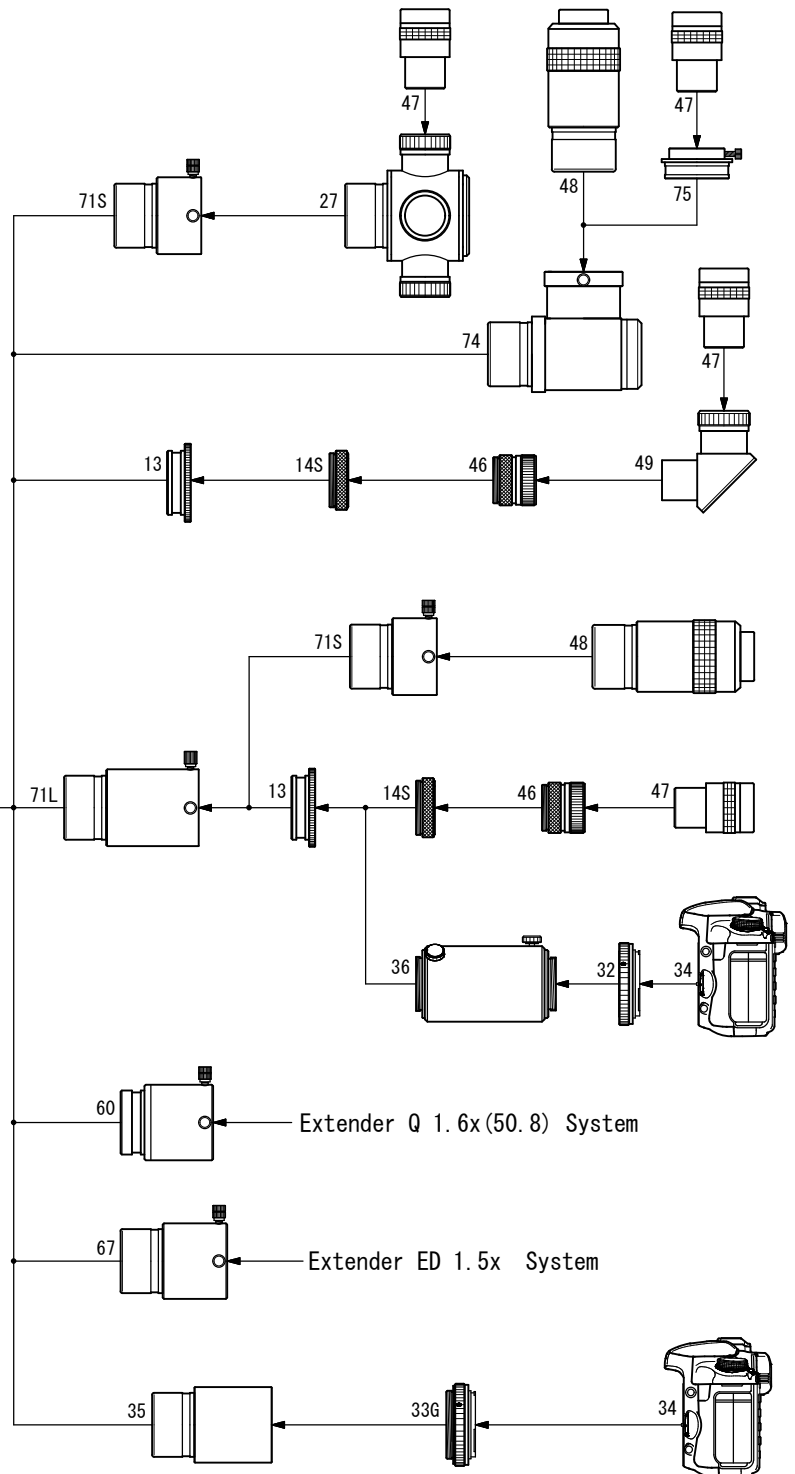

FOA-60

Extender 1.7XR System Chart

▼ Standard Accessories

- 10. F-50.8 AD Ring (FOA-60) [TKP28001]
- 13. 50.8 Sleeve [TKP00113]
- 14S. Coupling (S) [TKP00103]
- 46. 31.7 Eyepiece adapter [TKP00101]
- 69. 50.8 adapter (SKY90) [TKP35110]
- 71L. Extension Tube (50.8) [TKP31112]

▼ Optional Accessories

- 27. 4-Turret Eyepiece Holder 31.7D [TKA00404]
- 32. T-Mount DX-S (EOS) [TKA01250]
- T-mount DX-S (Nikon) [TKA01254]
- 33G. T-mount DX-WR (EOS) [TKA01251]
- T-mount DX-WR (Nikon) [TKA01255]
- 34. DSLR

- 35. CA-35 (50.8) [TKA31201]
- 36. TCA-4 [TKA00210]
- 47. 31.7 Eyepiece
- 48. 50.8 Eyepiece
- 60. Extender Q 1.6x (50.8) [TKA36595]
- 66. 31.7 2x Barlow Lens [TKA00597]
- 67. Extender ED 1.5x [TKA37595]
- 68. Extender 1.7XR [TKA28595]
- 71S. 50.8 Extension Tube S [TKA00105]
- 74. 50.8 Diagonal Mirror [TKA00543]
- 75. Adapter DM (31.7) [TKA00111]