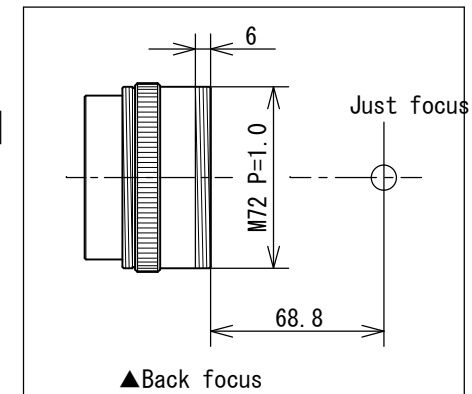

FC-100DZ

FC-35 Reducer 0.66x System Chart

▼ Standard accessories

- 10. F-50.8AD [TKP19001]
- 14S. Eyepiece adapter Coupling (S) [TKP00103]
- 46. Eyepiece adapter (31.7) [TKP00101]

▼ Option Accessories

- 6. CAA(TSA-102) [TKA23200]
- 12. Eyepiece adapter (CCA-250) [TKP86005]
- 18L. FC-35 Reducer 0.66x [TKA31580N]
- 30M. CA Ring 102 [TKA23202]
- 33G. T-mount mount DX-WR (EOS) [TKA01251]
- T-mount mount DX-WR (Nikon) [TKA01255]
- 34. DSLR
- 86. CCD
- 47. Eyepiece (31.7)