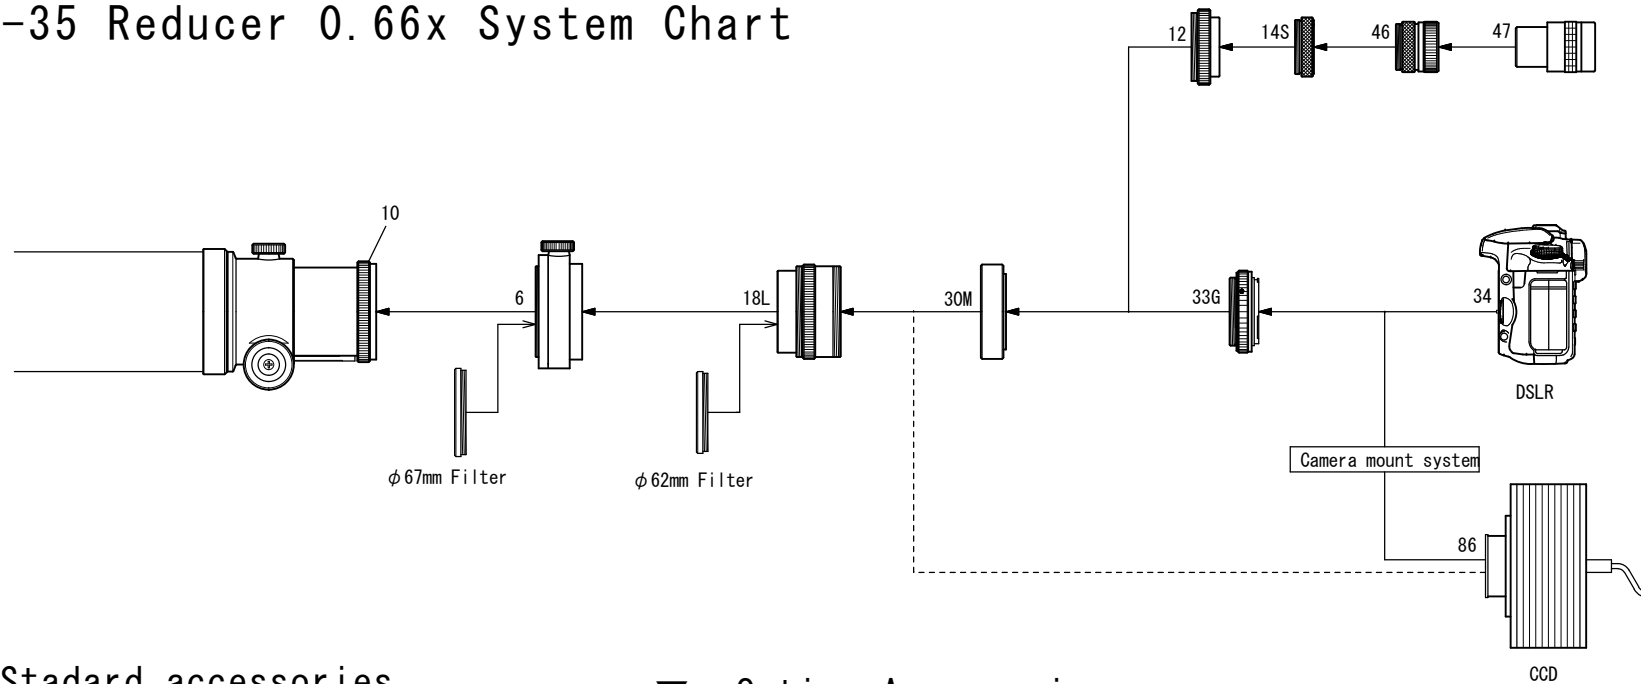

FC-100DZ

FC-35 Reducer 0.66x System Chart

▼ Standard accessories

- 10. F-50.8AD [TKP19001]
- 14S. Eyepiece adapter Coupling (S) [TKP00103]
- 46. Eyepiece adapter (31.7) [TKP00101]

▼ Option Accessories

- 6. CAA(TSA-102) [TKA23200]
- 12. Eyepiece adapter (CCA-250) [TKP86005]
- 18L. FC-35 Reducer 0.66x [TKA31580N]
- 30M. CA Ring 102 [TKA23202]
- 33G. T-mount mount DX-WR (EOS) [TKA01251]
- T-mount mount DX-WR (Nikon) [TKA01255]
- 34. DSLR
- 86. CCD
- 47. Eyepiece (31.7)