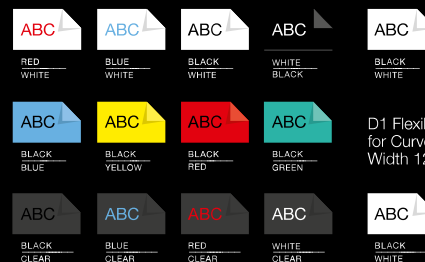

Address Labels

S0722370 (99010)

Address labels, white paper
28 x 89 mm
130 per roll, 2 rolls per box
permanent

S0722380 (99011)

Assorted colour labels, paper (Y, BI, P, G)
28 x 89 mm
130 per roll, 4 x 1 roll per box
permanent

S0722400 (99012)

Large address labels,
white paper
36 x 89 mm
260 per roll,
2 rolls per box
permanent

S0722520 (11352)

Large return address labels
white paper
25 x 54 mm, 500 per roll,
1 roll per box, permanent

S0722410 (99013)

Large address labels, transparent plastic
36 x 89 mm
260 per roll, 1 roll per box
permanent

Shipping Labels

S0904980 - For LabelWriter™ 4XL only

Extra large shipping labels, white paper
104 x 159 mm
220 per roll, 1 roll per box
permanent

S0722430 (99014)

Shipping/Name Badge label, white paper
54 x 101 mm
220 per roll, 1 roll per box
permanent

Multipurpose Labels

S0722550 (11355)

Multipurpose labels, white paper,
19 x 51 mm, 500 per roll, 1 roll
per box, removable

S0722440 (99015)

Large multipurpose labels, white paper
54 x 70 mm
320 per roll, 1 roll per box, permanent

S0929120

Square multipurpose
labels, white paper
25 x 25 mm
750 per roll,
1 roll per box
removable

D1 labels – For LabelWriter™ Duo only

LABELS

D1 Standard Labels:
Width 6, 9, 12, 19, 24 mm – Length 7 m

D1 Permanent Labels:
Width 12, 19 mm – Length 5,5 m

D1 Flexible Labels
for Curved Surfaces:
Width 12, 19 mm – Length 3,5 m